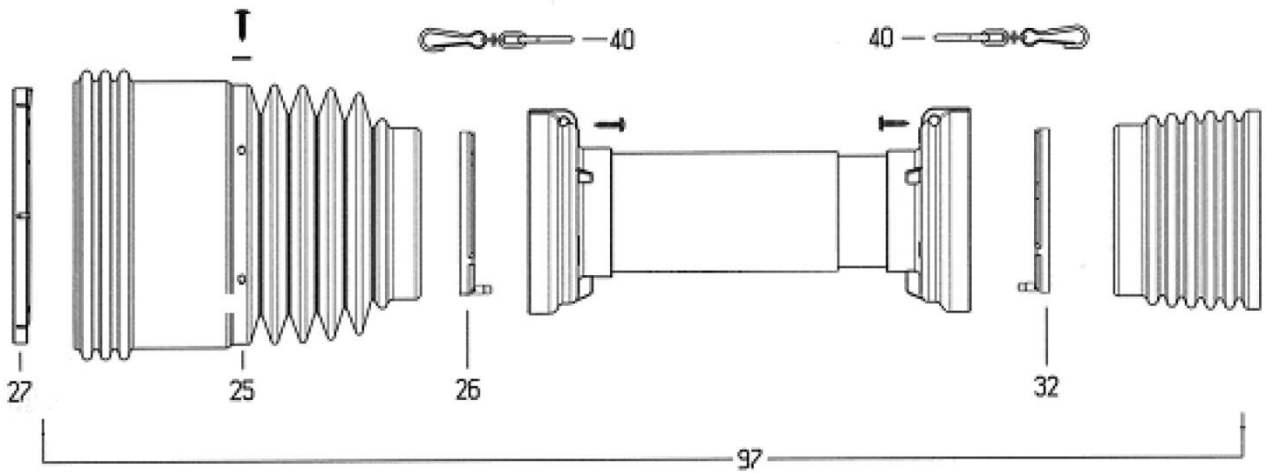

Input PTO Driveshaft Parts

Input PTO Driveshaft Parts

ITEM NO.	PART NO.	PART NO.	QTY.
1	4.5790662/1	6 SPLINE TRACTOR END YOKE	1
2	4.5792162/2	CROSS JOURNAL	1
5	4.5792162/3	YOKE – OUTER TUBE	1
6	4.5792162/4	CENTRE BODY	1
12	4.5792173/5	OUTER TUBE	1
13	4.5792173/6	INNER TUBE	1
17	4.5792162/7	YOKE – INNER TUBE	1
21	4.5792162/8	20 SPLINE MACHINE END YOKE INC OVERRUN CLUTCH	1
22	4.5792162/9	CROSS JOURNAL	1
25	4.5792162/10	GUARD	1
26	4.5792162/11	OUTER BEARING RING	1
27	4.5792162/21	BEARING RING SFT SHAFT	1
31	4.5792162/12	GUARD	1
32	4.5792146/12	INNER BEARING RING	1
40	4.5792146/13	CHAIN	1
51	4.5771024A	COLLAR KIT	1
64	4.5792146/15	PAWL	1
65	4.5792146/16	TAPER PIN	1
97	4.5792173.10	COMPLETE GUARD KIT	1