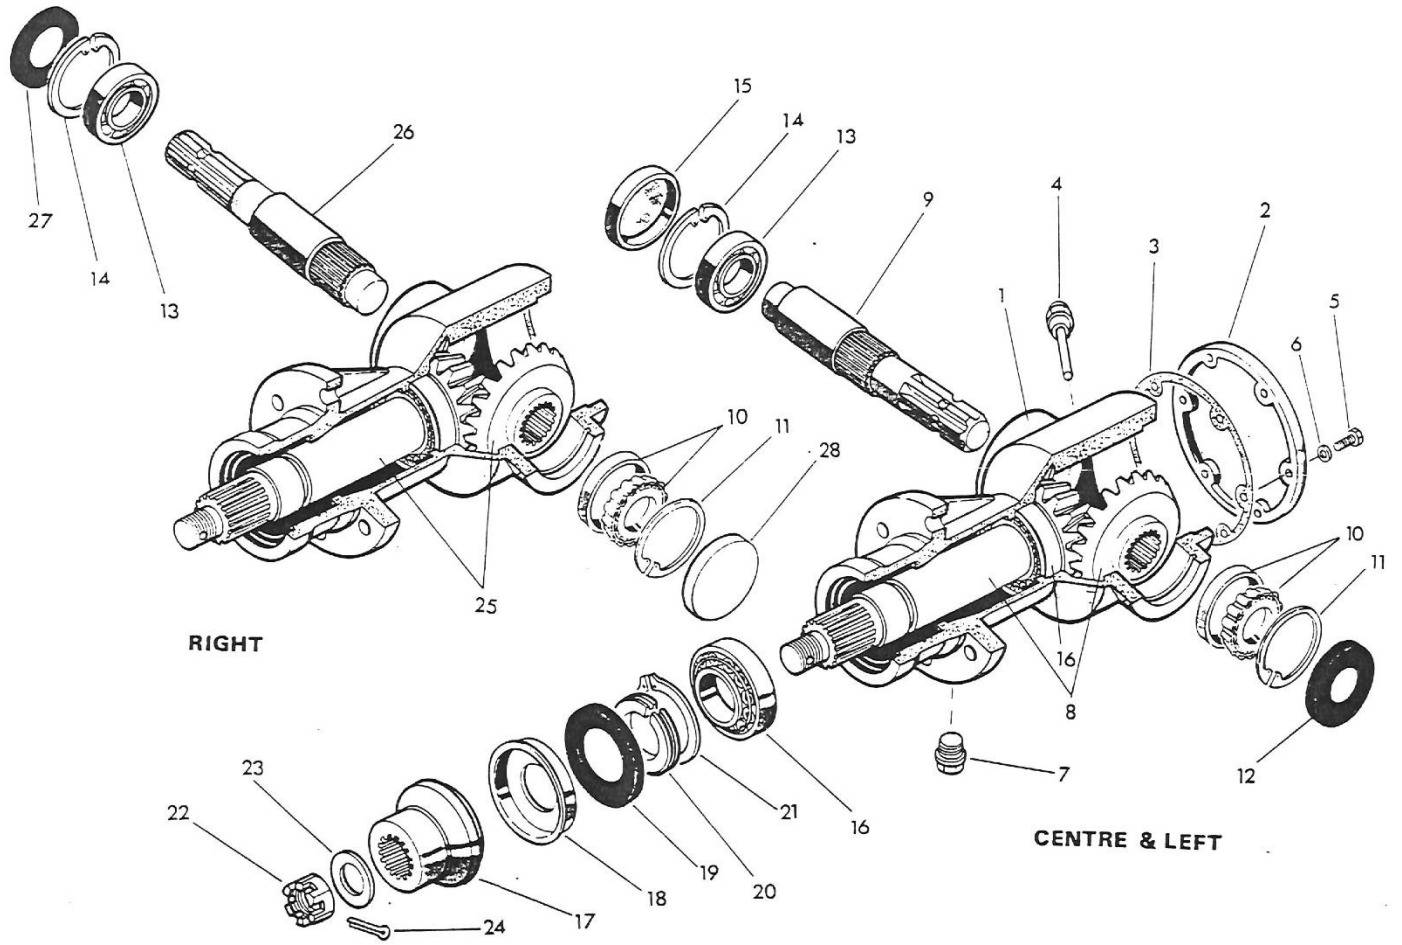

Rotor Gearbox Parts

Rotor Gearbox Parts

Parts list – Rotor gearbox explosions for 540rpm gearboxes

Fig. Ref	Part number			Item description	Qty
	5770003 540RH	5770002 540LH	5770004 540 centre		
1	5771402	5771402	5771402	Casing	1
2	5771401	5771401	5771401	Cover	1
3	5771405	5771405	5771405	Gasket	1
4	5771416	5771416	5771416	Dipstick	1
5	5771407	5771407	5771407	Screw	6
6	2771408	2771408	2771408	Washer	6
7	5771415	5771415	5771415	Oil plug	1
8		5771419	5771418	Gear set	1
9		5771403R	5771403R	Input shaft	1
10	4771601	4771601	4771601	Bearing	1
11	2771129	2771129	2771129	Circlip	1
12		4771124	4771124	Oil seal	1
13	4771600	4771600	4777600	Bearing	1
14	2771108	2771108	2771108	Circlip	1
15		4771503	4771503	End seal	1
16	4771602	4771602	4771602	Bearing	2
17				Hub	
18	5771406	5771406	5771406	Cover	1
19	4771500	4771500	4771500	Seal	1
20	5771422	5771422	5771422	Collet	1
21	2771600	2771600	2771600	Circlip	1
22	5771409	5771409	5771409	Castle nut	1
23	5771410	5771410	5771410	Domed washer	1
24	2770477	2770477	2770477	Split pin	1
25	5771419			Gear set	1
26	5771403F			Input shaft	1
27	4771501			Oil seal	1
28	4771502			End seal	1
	5771423	5771423	5771423	Shim set	1