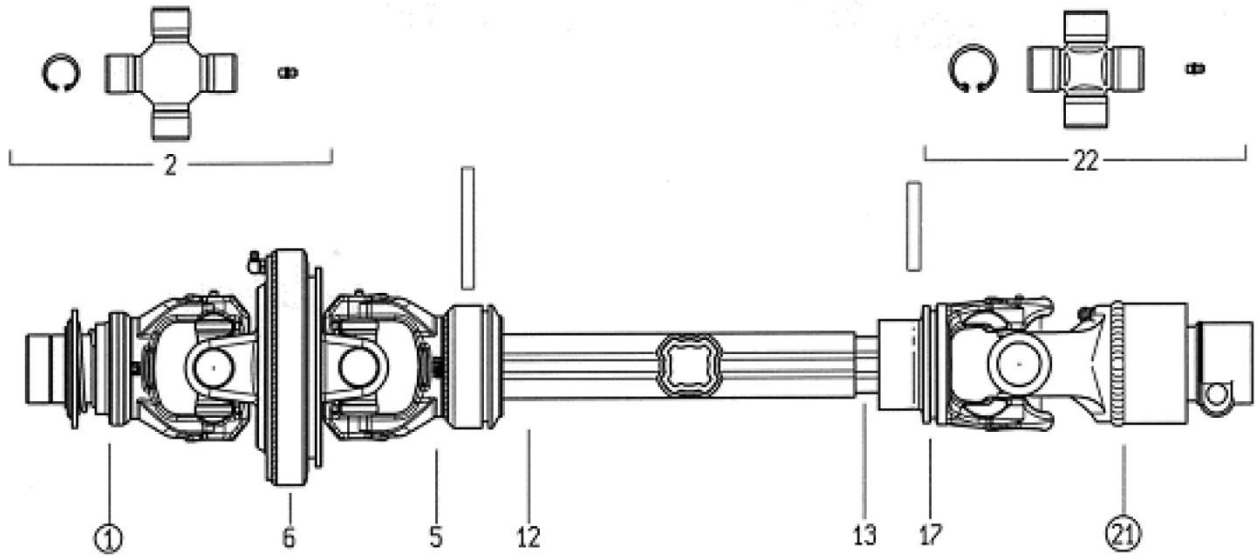

Input PTO Driveshaft Parts

Input PTO Driveshaft Parts

ITEM NO.	PART NO.	PART NO.	QTY.
1	4.5790662/1	6 SPLINE TRACTOR END YOKE	1
2	4.5792162/2	CROSS JOURNAL	1
5	4.5792162/3	YOKE – OUTER TUBE	1
6	4.5792162/4	CENTRE BODY	1
12	4.5792173/5	OUTER TUBE	1
13	4.5792173/6	INNER TUBE	1
17	4.5792162/7	YOKE – INNER TUBE	1
21	4.5792162/8	20 SPLINE MACHINE END YOKE INC OVERRUN CLUTCH	1
22	4.5792162/9	CROSS JOURNAL	1
25	4.5792162/10	GUARD	1
26	4.5792162/11	OUTER BEARING RING	1
27	4.5792162/21	BEARING RING SFT SHAFT	1
31	4.5792162/12	GUARD	1
32	4.5792146/12	INNER BEARING RING	1
40	4.5792146/13	CHAIN	1
51	4.5771024A	COLLAR KIT	1
64	4.5792146/15	PAWL	1
65	4.5792146/16	TAPER PIN	1
97	4.5792173.10	COMPLETE GUARD KIT	1