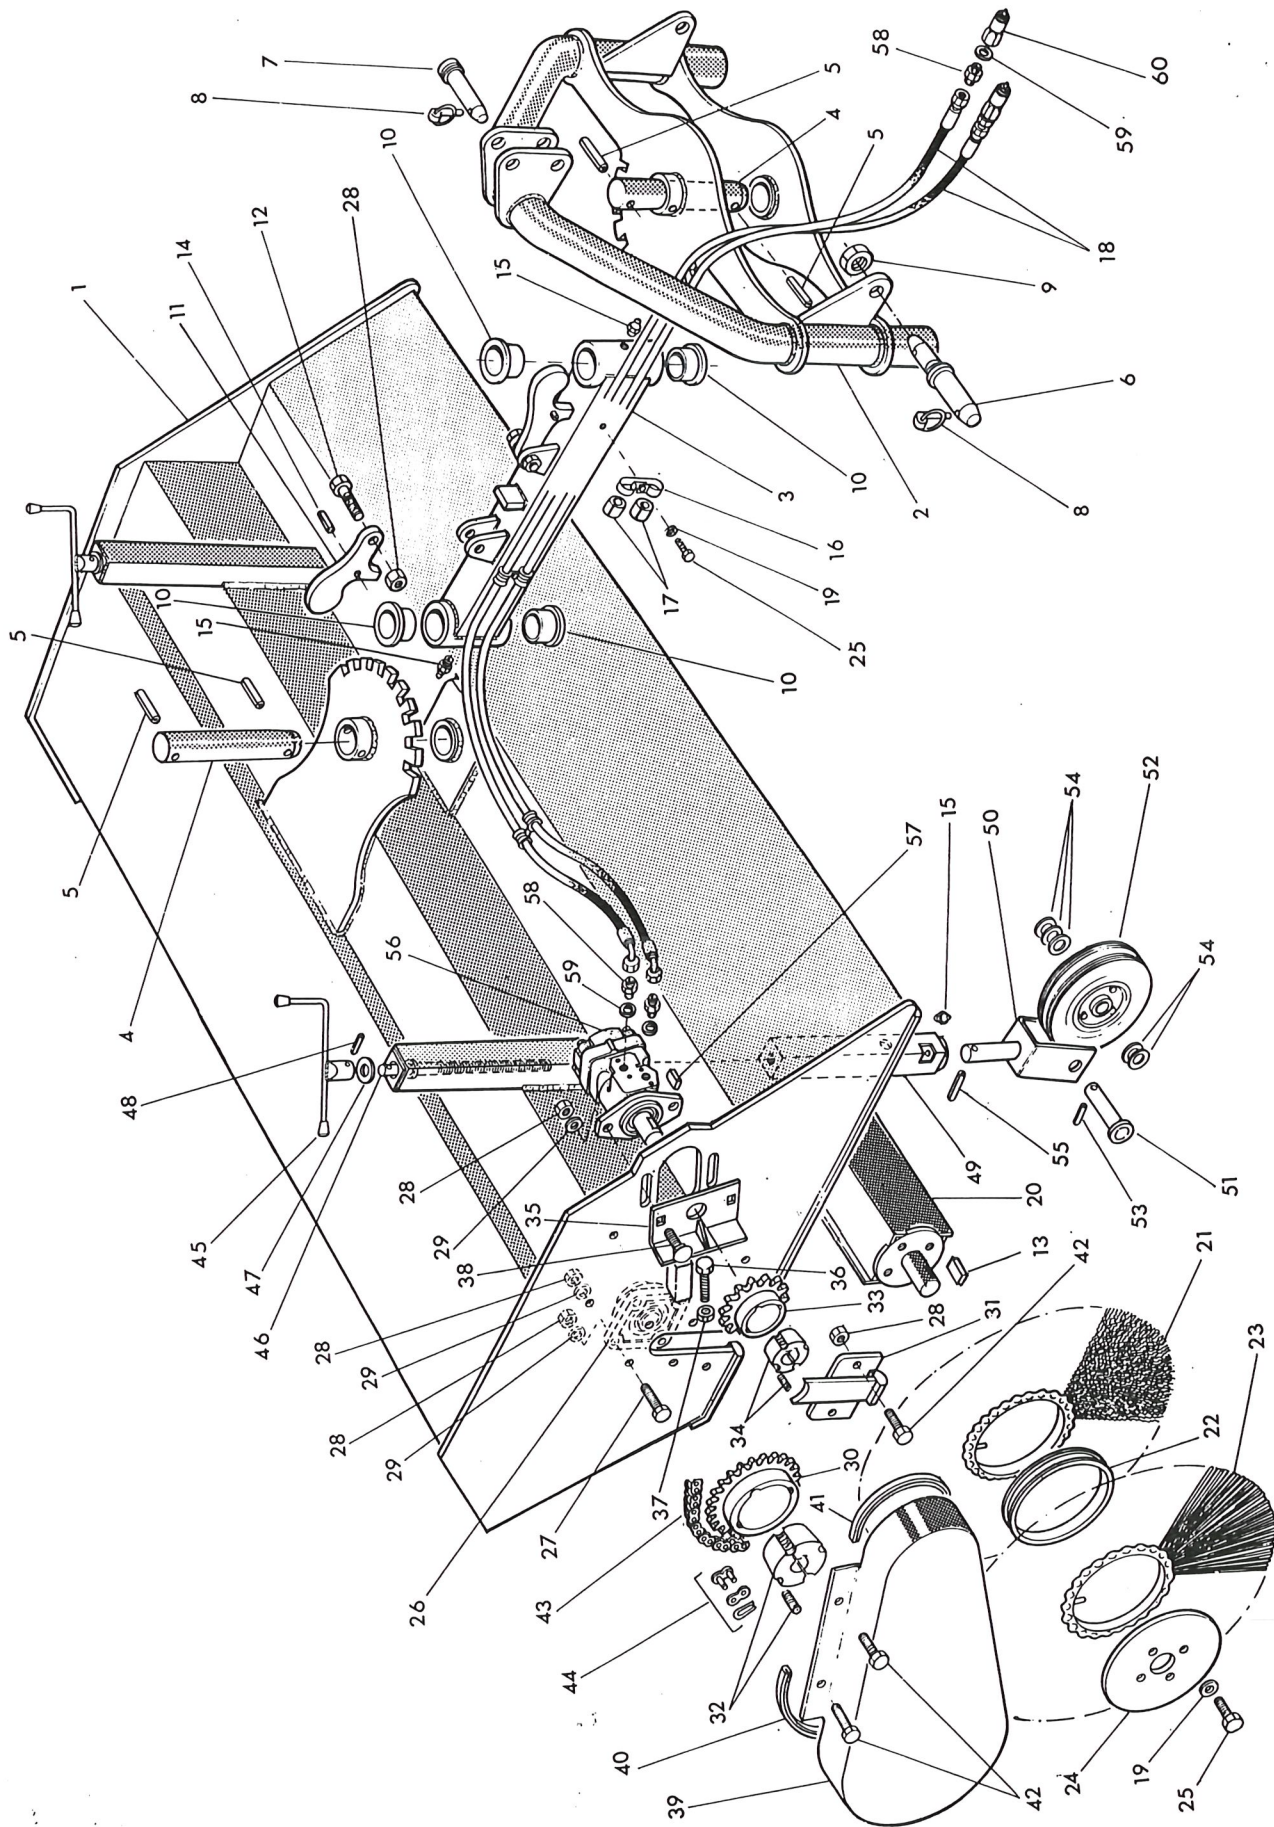

Fig 1 RS2000/RS2500 parts

RS2000 / RS2500 parts (Fig 1)			No.
Fig ref.	Part number	Description	RS2000/RS2500
1		Main body RS2000	1
		Main body RS2500	1
2	1550102	Brush Headstock	1
3	1550103	Pivot arm	1
4	1600129	Pivot pin	2
5	2770516	Roll pin	4
6	6310217	Cat 1/2 lower link pin c/w nut	2
7	6310203	Cat 2 top link pin	1
8	6310206	Lynch pin	3
9		Nut (see 6310220)	2
10	4600128	Bronze bush	4
11	1550104	Latch	2
12	2770424	Bolt	2
13	4772229	Key	1
14	2770531	Rollpin	2
15	2770467	Grease nipple	4
16/17	3850105	Dual pipe clamp	2
18	3750152	Hydraulic pipe	2
19	2770434	Flat washer	6
20	1550106	Brush rotor (RS2000)	1
	1550107	Brush rotor (RS2500)	1
21	7550108	Wire bristle	19/26
22	7550109	Spacing ring	40/51
23	7550110	Nylon bristle	22/28
24	1550111	Bristle retaining plate	1
25	2770407	Bolt	4
26	4770860	Bearing	2
27	2770443	Bolt	8
28	2770417	Nyloc nut	14
29	2770436	Flat washer	22
30	4770883	25 Tooth sprocket	1
31	1550112	Blanking plate	1
32	4770849	Taperlock	1
33	4770884	13 Tooth sprocket	1
34	4770885	Taperlock	1

RS2000 / RS2500 parts (Fig. 1)			No.
Fig ref.	Part number	Description	No.
35	1550120	Chain tensioning bracket	1
36	2770474	Screw	1
37	2770536	Nut	1
38	2770440	Coach bolt	2
39	1550121	Chain guard	1
40	8550125	Rubber strip long size	1
41	8550126	Rubber strip short size	1
42	2770420	Screw	6
43	4770886	Simple chain	1
44	4770887	Simple chain connector	1
45		Handle	2
46		Screw thread	2
47	2770517	Washer	2
48	2770528	Roll pin	2
49	6550137	Height adjuster inner body	2
50	1550138	Wheel bracket	2
51	1770624	Pin	2
52	6550139	Wheel	2
53	2770475	Roll pin	2
54	2770464	Flat washer	2
55	2770537	Roll pin	2
56	3150145	Hydraulic motor	1
57	4772231	Key	1
58	3350151	Union	4
59	3260072	Bonded seal	4
60	3750153	Quick release coupling	2
	not illustrated		
	1550108	Brush stand	1
	1550109	Stand pin	1
	6550140	Complete castoring wheel	2