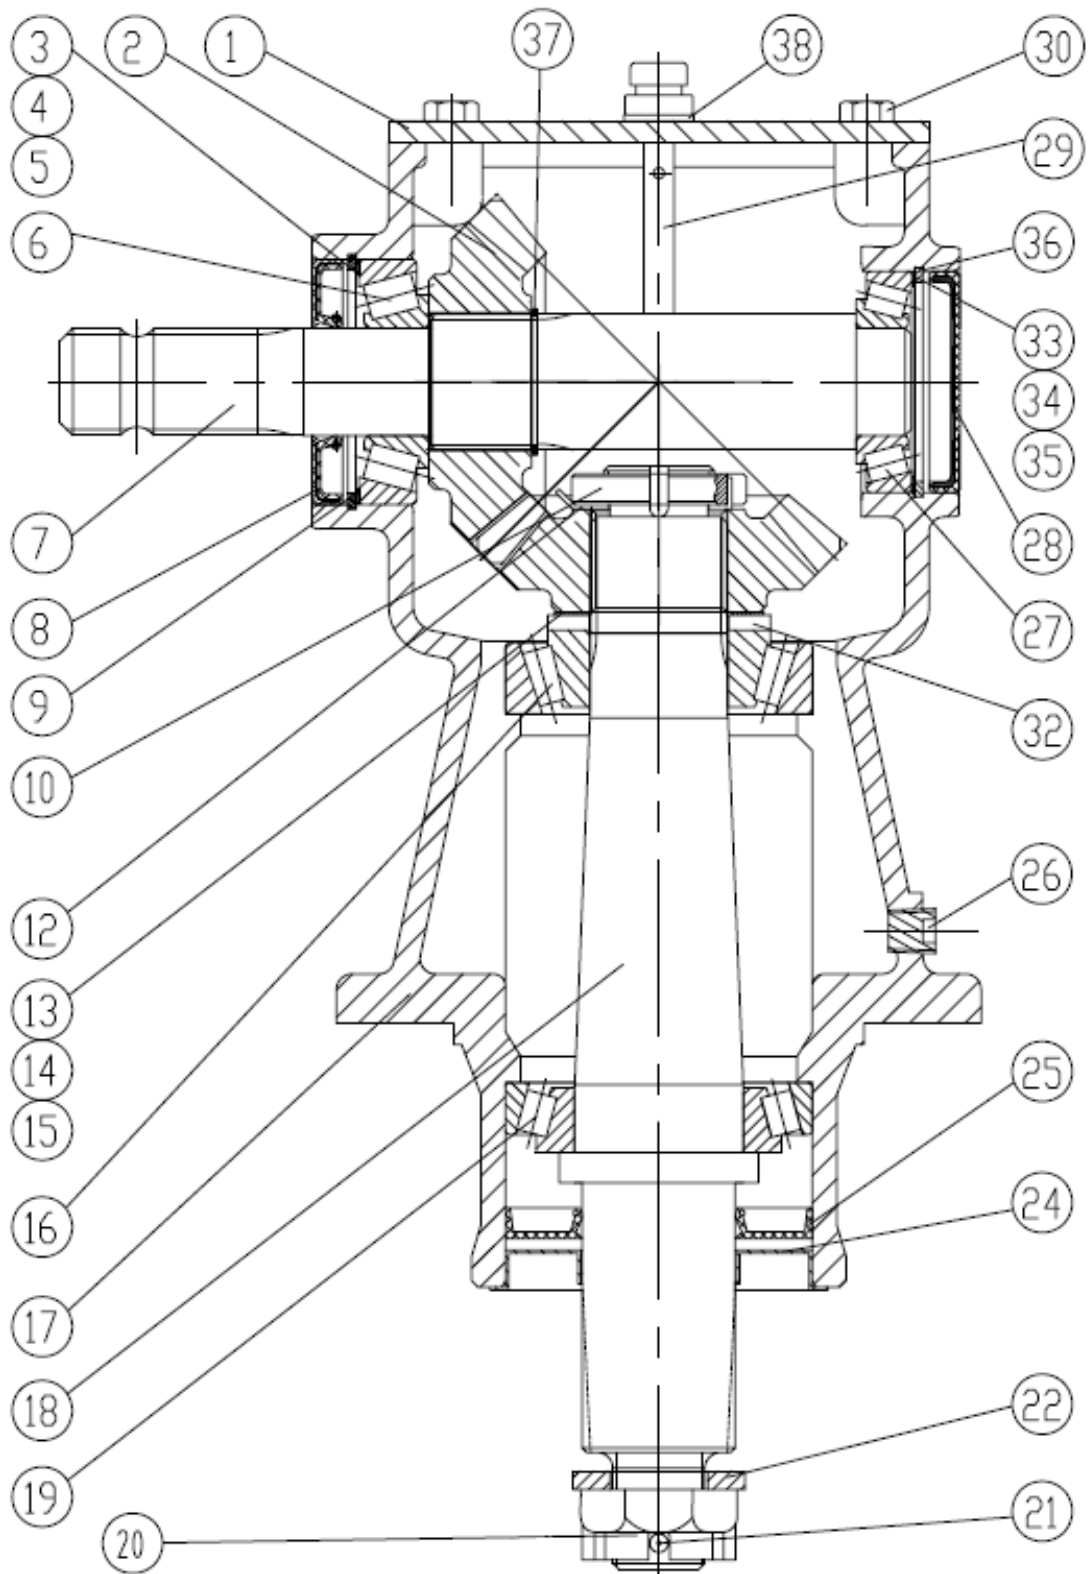

Spearhead STARCUT 910

CENTRE GEARBOX - (WALTERSCHEID)

Spearhead STARCUT 910

CENTRE GEARBOX - (WALTERSCHEID)

REF. NO	PART NO.	DESCRIPTION
	5770480	CENTRE GEARBOX ASSEMBLY
1		COVER
2		GEAR
3		SHIM
4		SHIM
5		SHIM
6	4771601	BEARING
7	5770412.03	SHAFT
8	4771124	SEAL
9		CIRCLIP
10		NUT
12		WASHER
13		SHIM
14		SHIM
15		SHIM
16	4771603	BEARING
17		HOUSING
18	5770420.05	SHAFT
19	4771602	BEARING
20		NUT
21		PIN
22	30.214.47	BELLEVILLE WASHER
24	5770420.01	SHEILD
25	5770420.02	SEAL
26		PLUG
27	4770658	BEARING
28	4771503	CAP
29	5770420.06	DIPSTICK
30		BOLT
31		IDENTIFICATION
32		SHIM
33		SHIM
34		SHIM
35		SHIM
36		CIRCLIP
37		CIRCLIP
38		WASHER