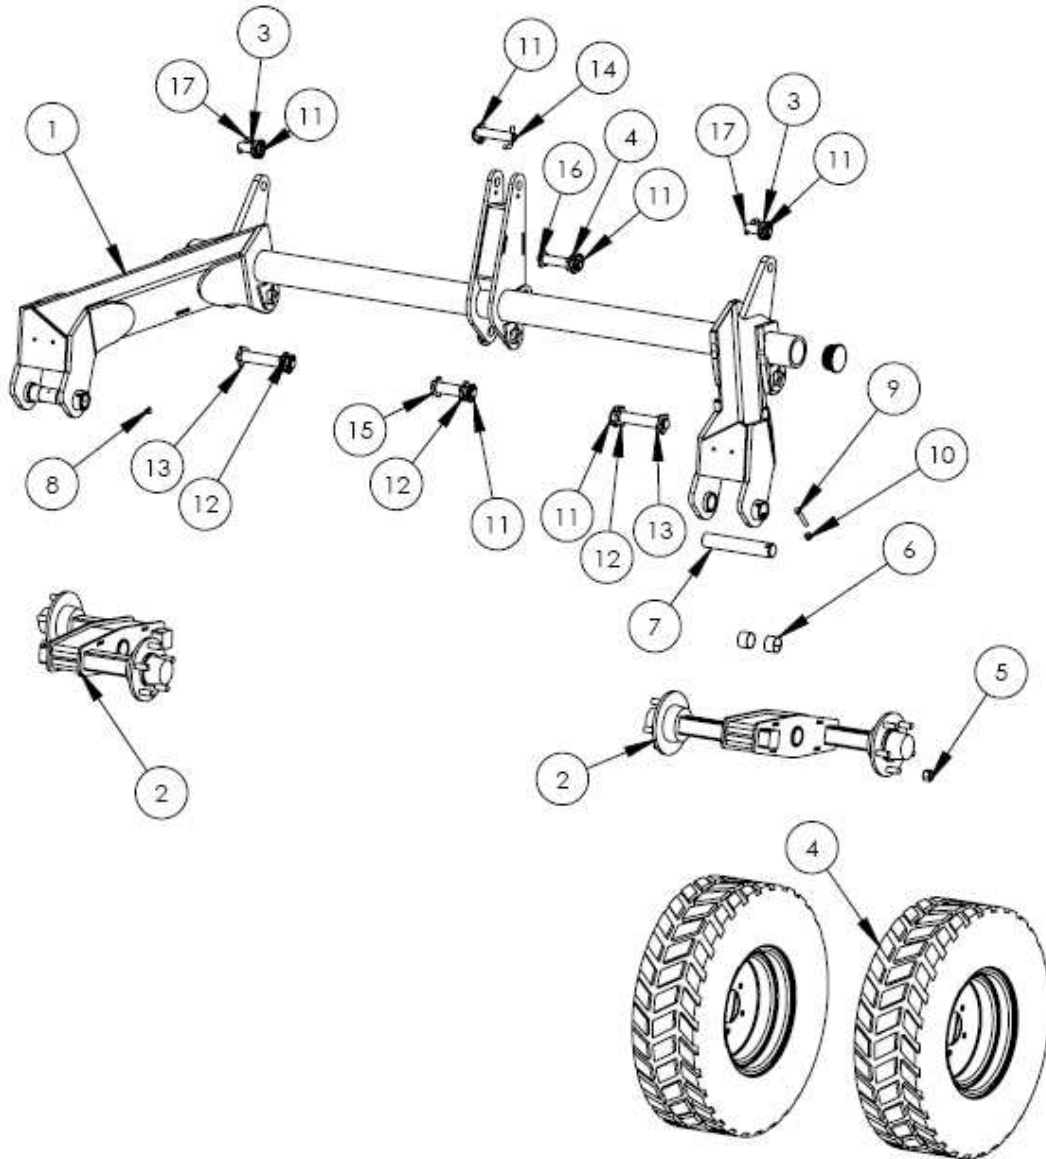

Spearhead STARCUT 910

INNER WING SECTION

Spearhead STARCUT 910

INNER WING SECTION

REF NO	PART NO.	QTY	DESCRIPTION
1	180681	1	LH INNER WING DECK
1	180687	1	RH INNER WING DECK
2	180682	1	LH CHAIN GUARD 1
2	180688	1	RH CHAIN GUARD 1
3	180754	1	LH CHAIN GUARD 2
3	180689	1	RH CHAIN GUARD 2
4	180678	1	BULKHEAD PLATE
5	180603	2	COVER
6	2770469	2	SPRING WASHER
7	2770407	2	BOLT
8	2770434	2	WASHER
9	2770425	6	BOLT
10	2770460	2	NUT
11	00.372.01	1	LYNCH PIN
12	180611	1	ADJUSTER BOLT
13	180602	1	PIN
14	2770484	14	BOLT
15	46943.21	103	CHAIN - 7 LINK
16	2770412	8	NUT
17	05.291.18	8	BOLT
18	22024	4	PIN
19	180610	1	BULKHEAD PLATE
20	2770469	5	SPRING WASHER
21	0022027	1	PIN
22	2770447	5	NUT
23	2770404	5	BOLT
24	180672	1	WING RAM BRACKET
25	2770431	1	BOLT
26	180865	1	HINGE BAR COVER
27	0022013	1	HINGE BAR
28	180974	1	PIN
29	2770407	5	BOLT
30	0022025	2	PIN
31	2770368	22	BOLT
32	2770447	12	NUT
33	2770635	4	BOLT
34	2770635	6	BOLT
35	2770563	6	BOLT
36	180071	1	CHAIN BAR 1
37	180072	1	CHAIN BAR 2

Spearhead STARCUT 910

OUTER WING SECTION

Spearhead STARCUT 910

OUTER WING SECTION

REF NO	PART NO.	QTY	DESCRIPTION
1	180693	1	LH CENTRE WING DECK
1	180697	1	RH CENTRE WING DECK
2	180694	1	LH CHAIN GUARD
2	180698	1	RH CHAIN GUARD
3	0022026	2	PIN
4	2770434	1	WASHER
5	2770469	1	SPRING WASHER
6	2770407	1	BOLT
7	46943.21	26	CHAIN - 7 LINK
8	2770484	4	BOLT
9	2770412	2	NUT
10	05.291.18	2	BOLT
11	180073	1	CHAIN BAR
12	2770509	4	BOLT
13	2770412	4	NUT
14	180078	1	SKID RH
14	180078	1	SKID LH

Spearhead STARCUT 910

CENTRE AXLE

Spearhead STARCUT 910

CENTRE AXLE

REF NO	PART NO.	QTY	DESCRIPTION
1	180758	1	CENTER AXLE
2	180627	2	WHEEL AXLE
3	2770470	2	WASHER
4	6550142B	4	WHEEL ASSEMBLY
5	6770578	20	WHEEL NUT
6	4600148	4	BUSH
7	180626	2	PIN
8	2770497	2	GREASE NIPPLE
9	05.291.18	2	BOLT
10	2770412	2	NUT
11	00.372.01	7	1/2 INCH PIN
12	180851	3	STAR WASHER
13	180028	3	STAR PIN
14	180625	1	PIN
15	180038	1	STAR PIN
16	180039	1	STAR PIN
17	180602	2	PIN