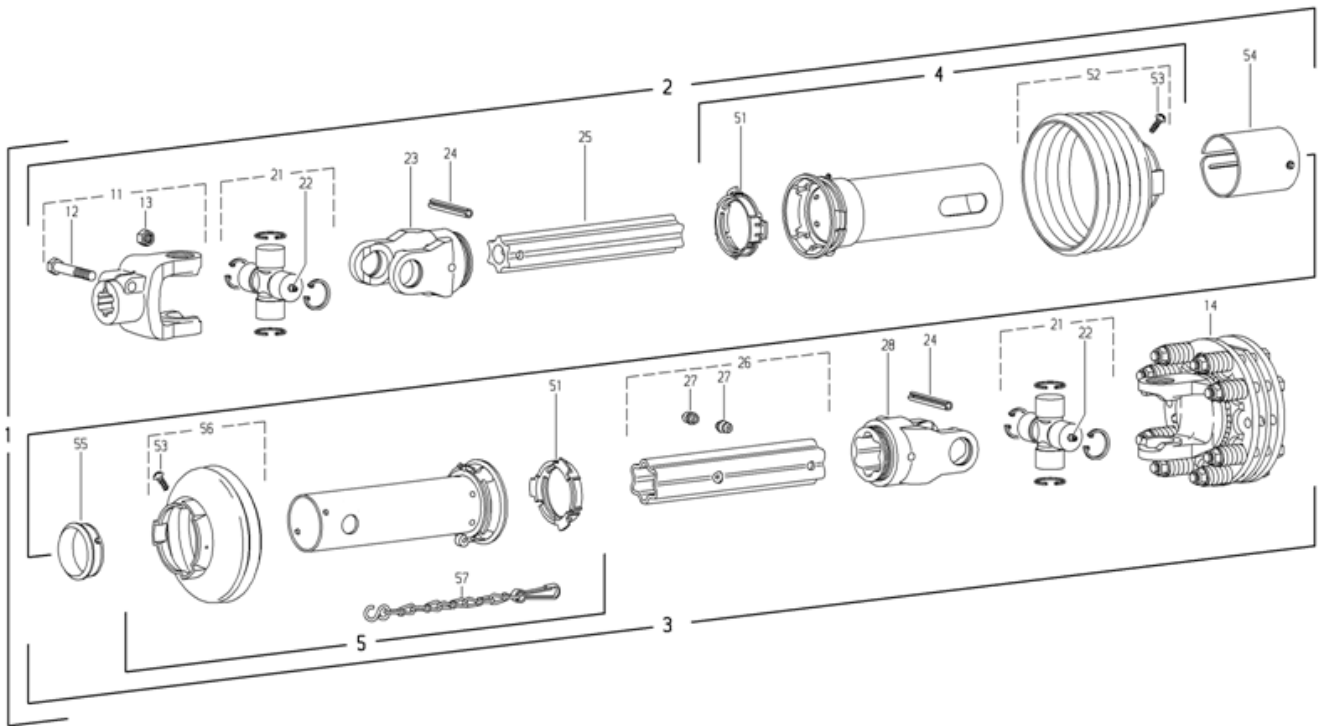

Spearhead STARCUT 910

CENTRE SHAFT - (WALTERSCHEID)

Spearhead STARCUT 910

CENTRE SHAFT - (WALTERSCHEID)

Ref. No	Part No.	Description
1	5770481	CENTRE SHAFT ASSY
	5770481.01	FULL GUARD
2	N/A	INNER ½ PTO
3	N/A	OUTER ½ PTO
4	5770481.02	OUTER GUARD ½
5	5770481.03	INNER GUARD ½
11	5770456.02	YOKE (21 SPLINE)
12	N/A	BOLT
13	N/A	NUT
14	5770456.01	CLUTCH ASSY
21	5770441.12	UJ
22	N/A	GREASE NIPPLE
23	5770443.02	YOKE
24	N/A	TENSION PIN 10 X 80
25	5770425.03	INNER TUBE
26	5770425.05	OUTER TUBE
27	5770458.04	YOKE
51	5770459.09	BEARING RING
52	5770456.06	GUARD
53	5770456.07	GUARD

Spearhead STARCUT 910

INNER WING SHAFT - (WALTERSCHEID)

Spearhead STARCUT 910

INNER WING SHAFT - (WALTERSCHEID)

REF. NO	PART NO.	DESCRIPTION
1	5770482	ASSEMBLY
	5770482.01	FULL GUARD
2	N/A	
3	N/A	
4	5770482.02	HALF GUARD
5	5770442.03	HALF GUARD
11	5770455.03	YOKE
12	N/A	BOLT
13	N/A	NUT
14	5770442.05	CLUTCH ASSEMBLY
21	5770442.06	CROSS JOURNAL
22	N/A	GREASE NIPPLE
23	5770442.07	INNER YOKE
24	N/A	TENSION PIN
25	5770442.08	INNER TUBE
26	5770442.09	OUTER TUBE
27	N/A	GREASE NIPPLE
28	5770444.10	INNER YOKE
51	5770440.15	BEARING RING
52	N/A	GUARD
53	N/A	SCREW
54	5770442.11	COVER
55	N/A	BEARING RING
56	N/A	GUARD
57	N/A	CHAIN
1	5770442.12	FLANGE YOKE
2	5770445.08	HUB
3	5770441.03	FRICTION LINNING
4	5770445.03	PLATE
5	5770445.04	PLATE
6	5770441.04	THRUST PLATE
7	5770441.05	BOLT
8	5770441.06	NUT
9	5770445.05	BOLT
10	5770441.08	SPRING
11	5770441.09	WASHER
12	5770441.10.	NUT