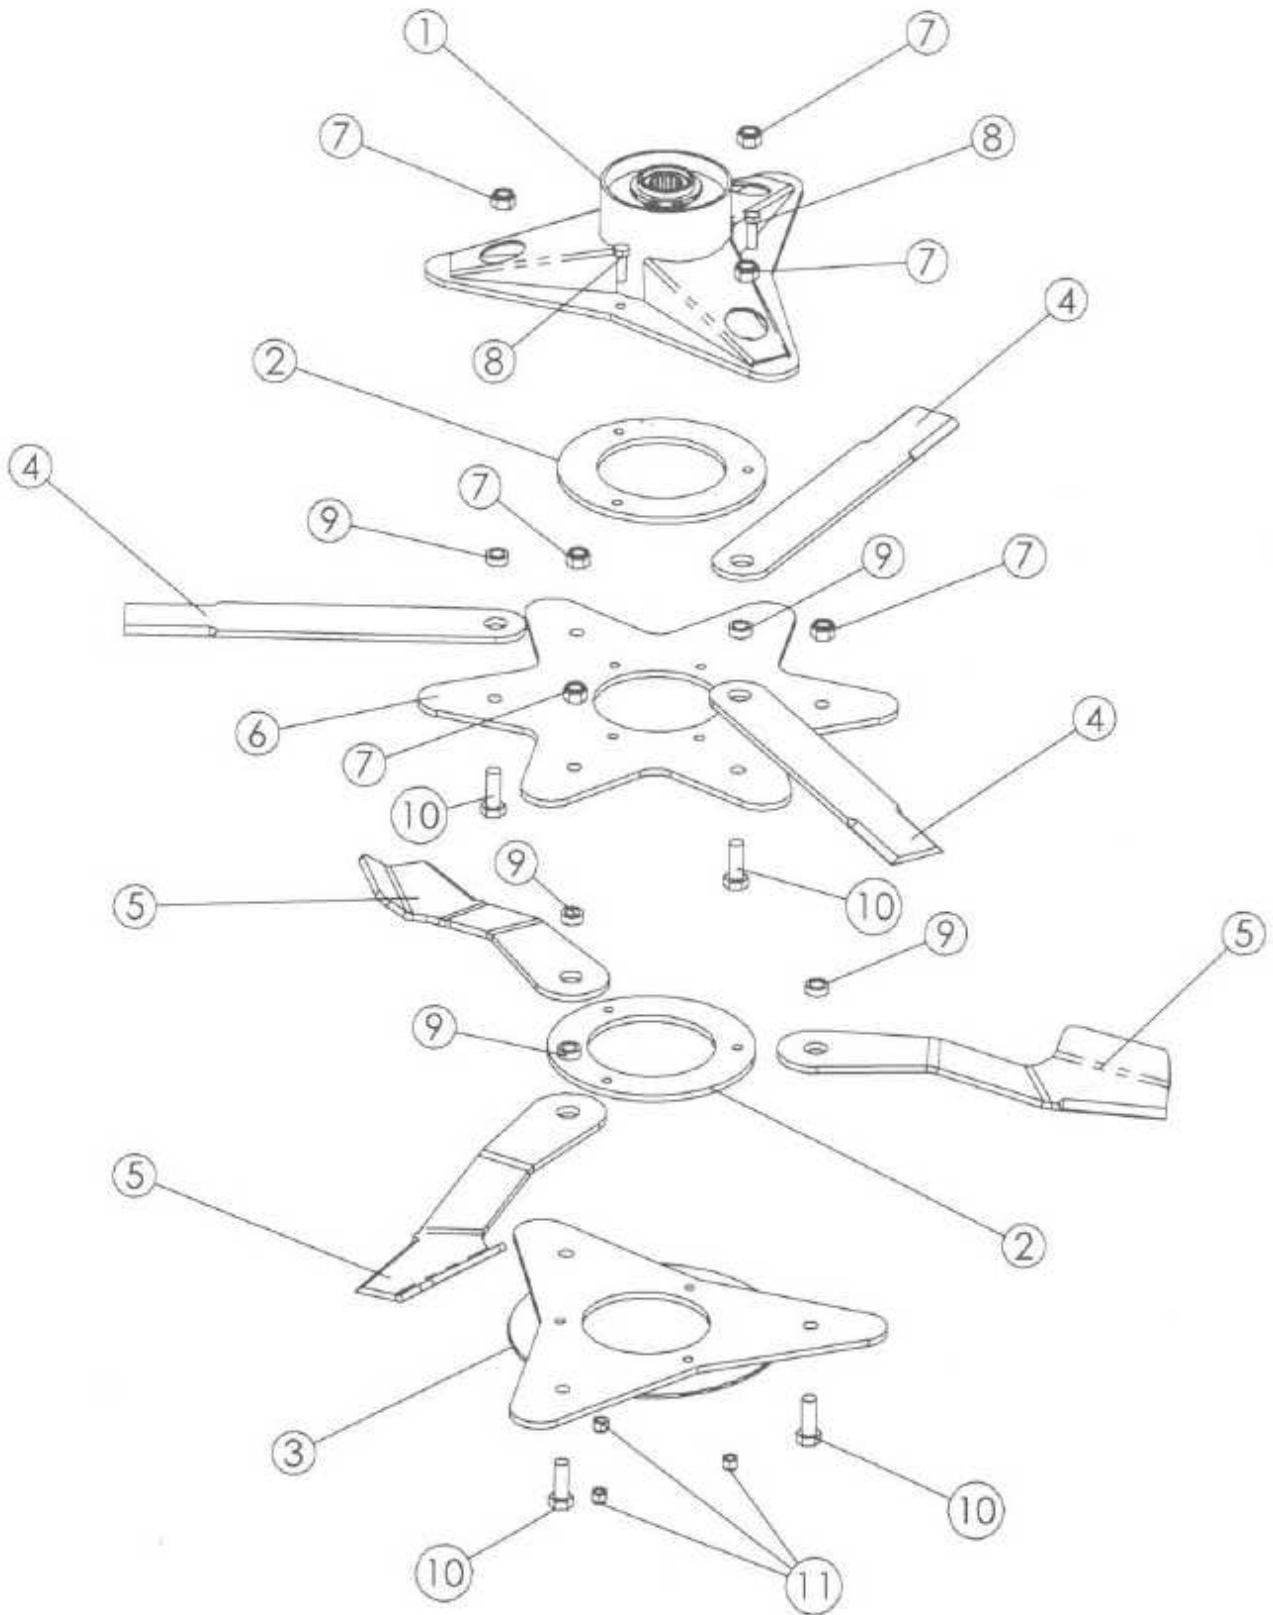

Spearhead STARCUT 910

HD BLADE CARRIER ASSEMBLY - OUTER ROTOR

Spearhead STARCUT 910

HD BLADE CARRIER ASSEMBLY – OUTER ROTOR

REF NO	PART NO.	QTY	DESCRIPTION
1	180027	1	UPPER – BLADE CARRIER
2	180773	2	SPACER PLATE
3	180026	1	LOWER - BLADE CARRIER
4	046001	6	STARCUT BLADE
5	7770701	3	LH HD BLADE
	7770700	3	RH HD BLADE
6	180032	2	STARCUT PLATE
7	2770414	6	NUT
8	2770423	3	BOLT
9	7770707	6	BLADE BUSH
10	2770339	6	BOLT
11	2770447	3	NUT