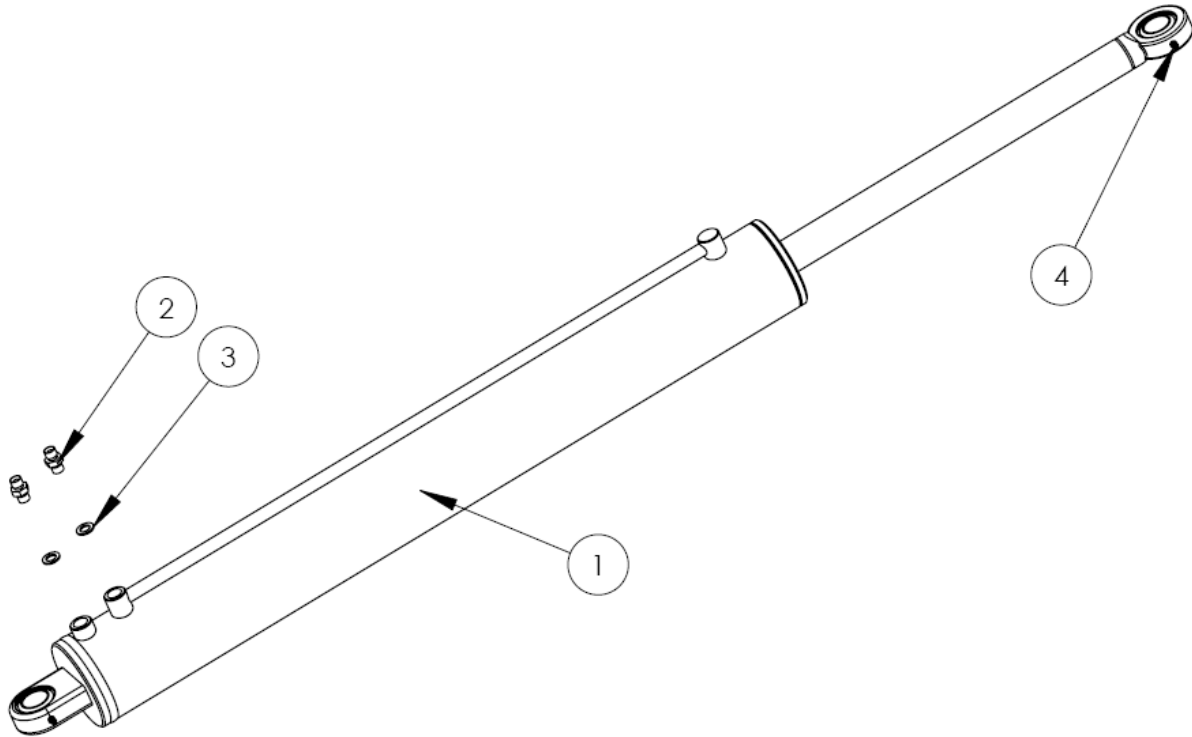

Spearhead STARCUT 910

INNER WING RAM ASSEMBLY

REF NO	PART NO.	QTY	DESCRIPTION
1	3580685	1	RAM
2	3360083	2	ADAPTOR
3	3260071	2	DOWTY
4	01.070.04	2	GREASE NIPPLE
-	3580685.04	1	RAM SEAL KIT