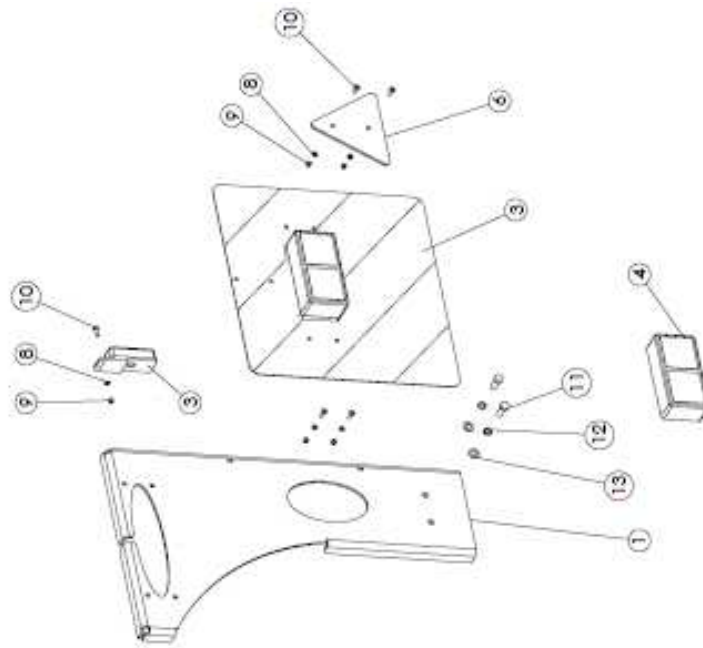

Spearhead STARCUT 910

STD LIGHT KIT - S180025.62

Spearhead STARCUT 910

STD LIGHT KIT - S180025.62

Ref No	Part No.	Qty	Description
1	180932	1	RH LIGHT ARM
2	180931	1	LH LIGHT ARM
3	8770742	1	REAR LIGHT LOOM
4	8770659A	2	LENS
5	8770742.01	2	SIDELIGHT LENS
6	8770722	2	REFLECTOR - TRIANGLE
7	8770392	1	25K STICKER
8	2770391	16	WASHER
9	2770394	16	NUT
10	2770580	16	SCREW
11	2770407	4	BOLT
12	2770469	4	SPRING WASHER
13	2770434	4	WASHER
-	7560093	6	REFLECTOR – RECTANGLE (NS)
-	3850103	10	P – CLIP (NS)
-	2770371	10	BOLT (NS)
-	2771408	10	WASHER (NS)