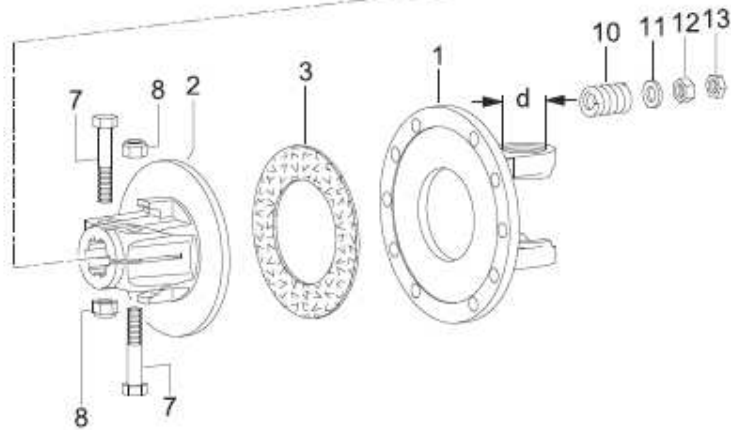

Spearhead STARCUT 910

CENTRE SHAFT - (WALTERSCHEID)

Spearhead STARCUT 910

CENTRE SHAFT - (WALTERSCHEID)

Ref. No	Part No.	Description
1	5770481	CENTRE SHAFT ASSY
	5770481.01	FULL GUARD
2	N/A	INNER ½ PTO
3	N/A	OUTER ½ PTO
4	5770481.02	OUTER GUARD ½
5	5770481.03	INNER GUARD ½
11	5770456.02	YOKE (21 SPLINE)
12	N/A	BOLT
13	N/A	NUT
14	5770456.01	CLUTCH ASSY
21	5770441.12	UJ
22	N/A	GREASE NIPPLE
23	5770443.02	YOKE
24	N/A	TENSION PIN 10 X 80
25	5770425.03	INNER TUBE
26	5770425.05	OUTER TUBE
27	5770458.04	YOKE
51	5770459.09	BEARING RING
52	5770456.06	GUARD
53	5770456.07	GUARD

Spearhead STARCUT 910

INNER WING SHAFT - (WALTERSCHEID)

Spearhead STARCUT 910

INNER WING SHAFT - (WALTERSCHEID)

REF. NO	PART NO.	DESCRIPTION
1	5770482	ASSEMBLY
	5770482.01	FULL GUARD
2	N/A	
3	N/A	
4	5770482.02	HALF GUARD
5	5770442.03	HALF GUARD
11	5770455.03	YOKE
12	N/A	BOLT
13	N/A	NUT
14	5770442.05	CLUTCH ASSEMBLY
21	5770442.06	CROSS JOURNAL
22	N/A	GREASE NIPPLE
23	5770442.07	INNER YOKE
24	N/A	TENSION PIN
25	5770442.08	INNER TUBE
26	5770442.09	OUTER TUBE
27	N/A	GREASE NIPPLE
28	5770444.10	INNER YOKE
51	5770440.15	BEARING RING
52	N/A	GUARD
53	N/A	SCREW
54	5770442.11	COVER
55	N/A	BEARING RING
56	N/A	GUARD
57	N/A	CHAIN
1	5770442.12	FLANGE YOKE
2	5770445.08	HUB
3	5770441.03	FRICTION LINNING
4	5770445.03	PLATE
5	5770445.04	PLATE
6	5770441.04	THRUST PLATE
7	5770441.05	BOLT
8	5770441.06	NUT
9	5770445.05	BOLT
10	5770441.08	SPRING
11	5770441.09	WASHER
12	5770441.10.	NUT