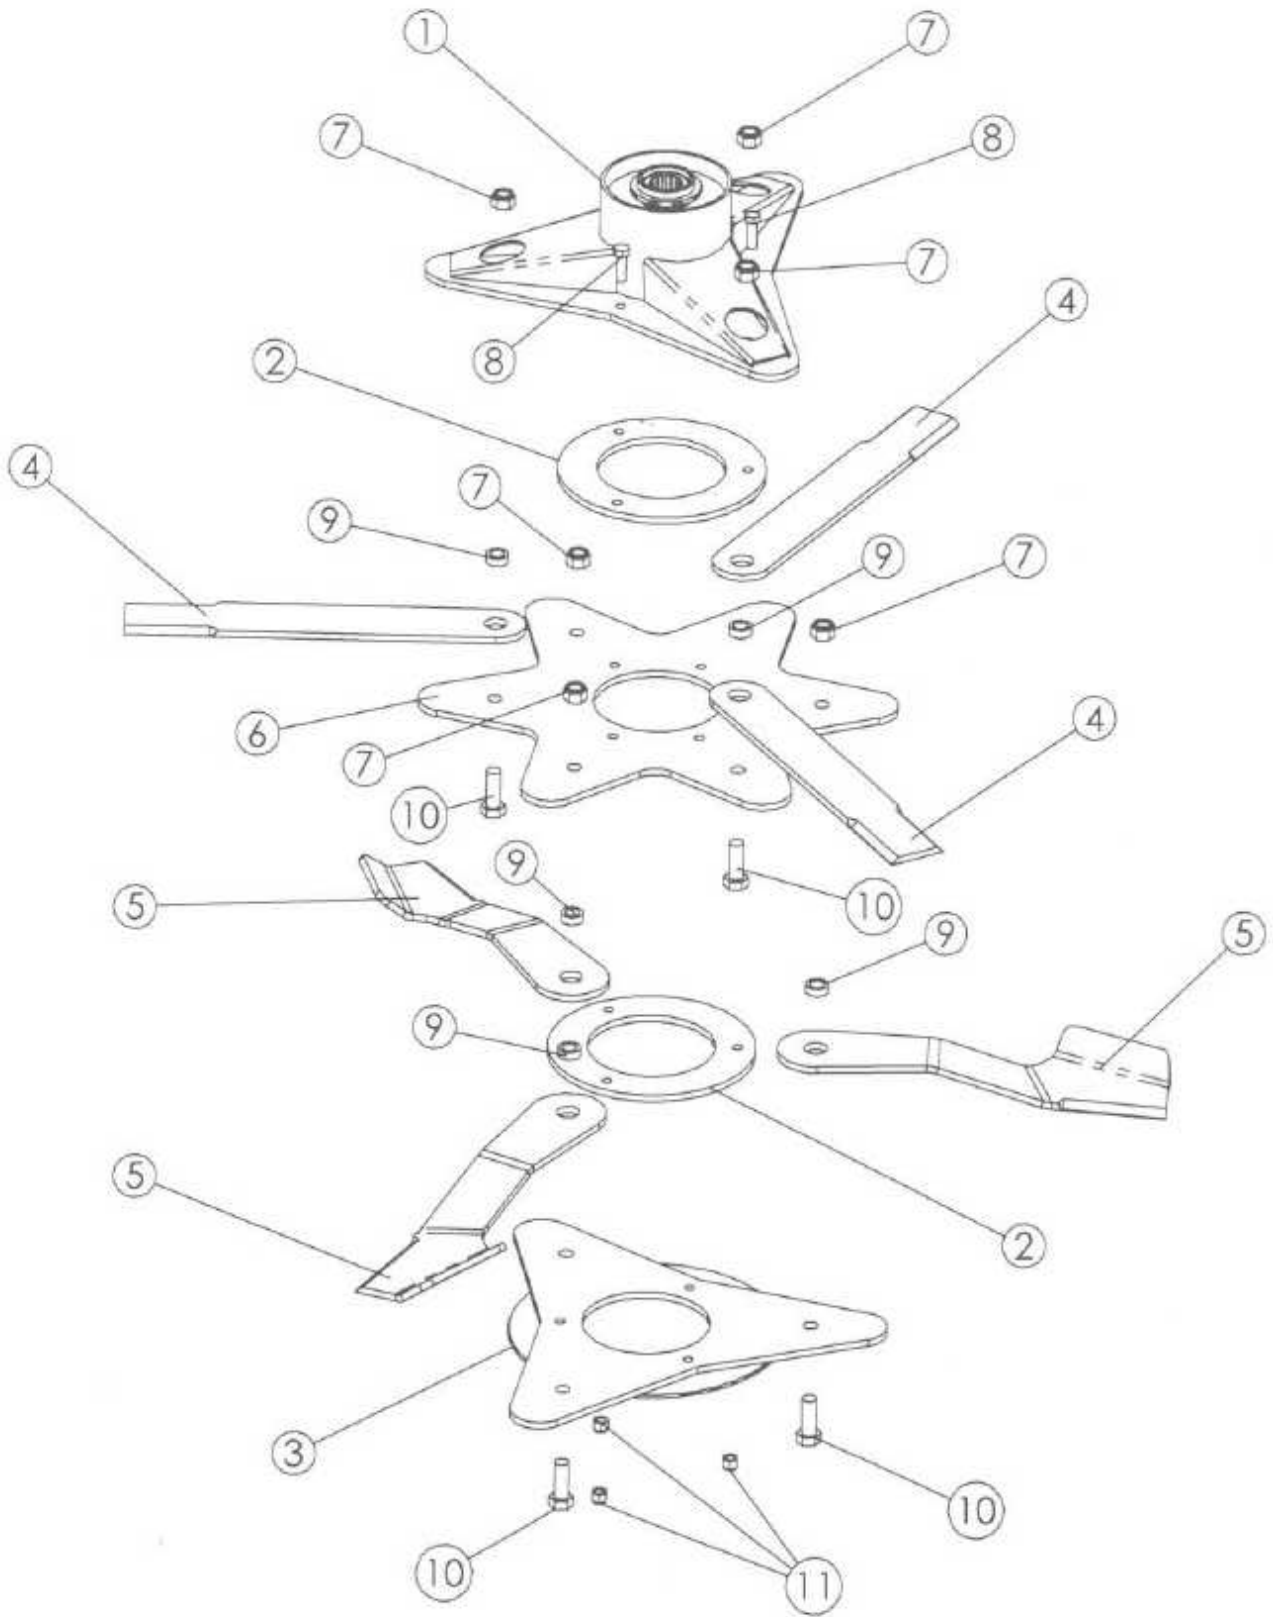

Spearhead STARCUT 910

HD BLADE CARRIER ASSEMBLY – INNER ROTOR

Spearhead STARCUT 910

HD BLADE CARRIER ASSEMBLY – INNER ROTOR

REF NO	PART NO.	QTY	DESCRIPTION
1	180025	2	UPPER – BLADE CARRIER
2	180773	2	SPACER PLATE
3	180026	2	LOWER - BLADE CARRIER
4	046001	3	STARCUT BLADE (NS)
5	7770701	3	LH HD BLADE
	7770700	3	RH HD BLADE (NS)
6	180032	2	STARCUT PLATE (NS)
7	2770414	6	NUT
8	2770423	3	BOLT
9	7770707	6	BLADE BUSH
10	2770339	6	BOLT
11	2770447	3	NUT