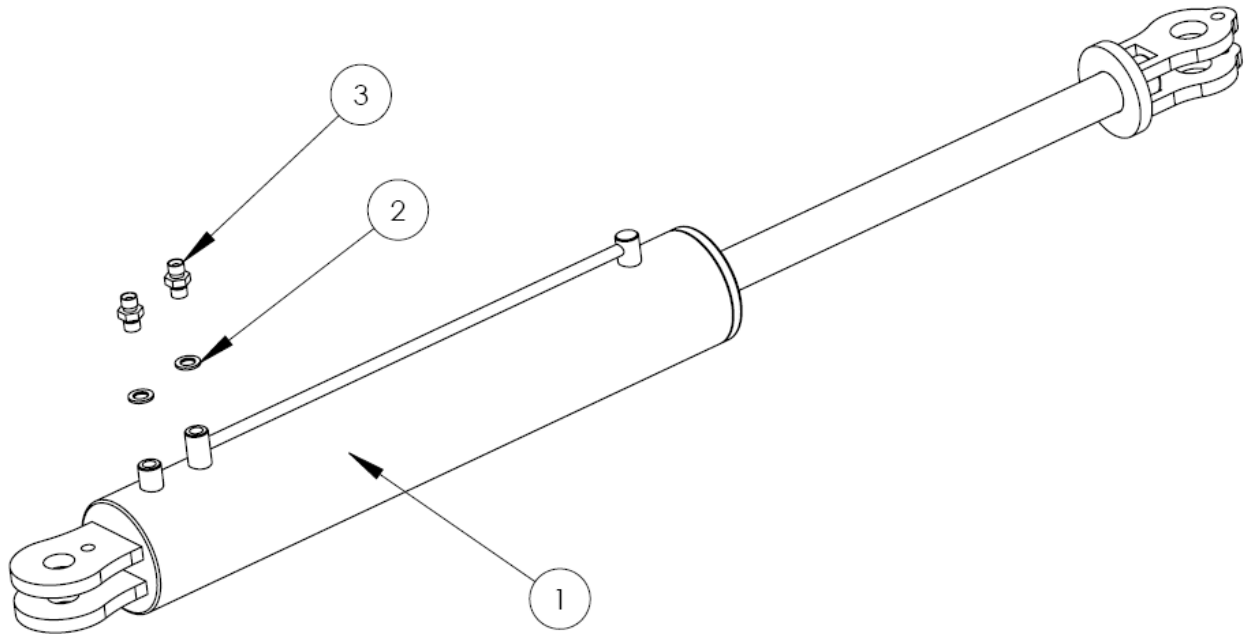

Spearhead STARCUT 910

OUTER WING RAM ASSEMBLY

REF NO	PART NO.	QTY	DESCRIPTION
1	3580692	1	RAM
2	3260071	2	DOWTY
3	3360083	2	ADAPTOR
-	3580692.01	1	RAM SEAL KIT