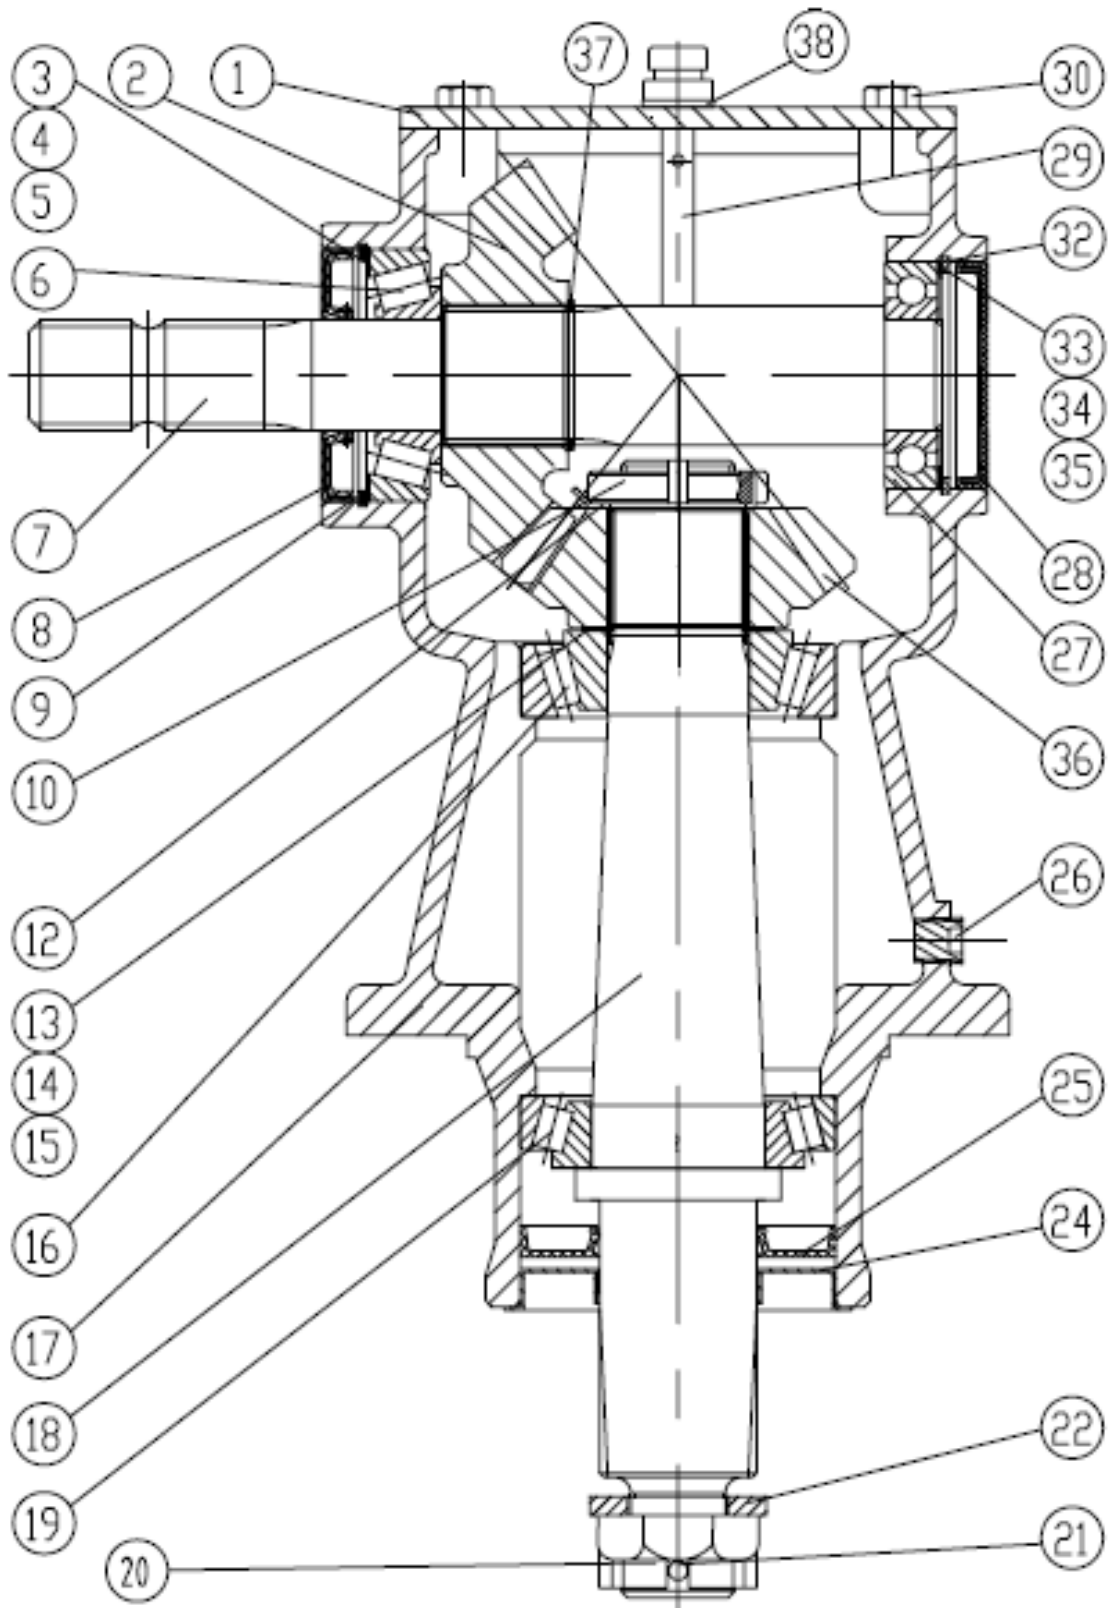

Spearhead STARCUT 910

LH OUTER WING GEARBOX - (WALTERSCHEID)

Spearhead STARCUT 910

LH OUTER WING GEARBOX - (WALTERSCHEID)

REF. NO	PART NO.RHW	DESCRIPTION
	5770413	ASSEMBLY
1	N/A	COVER
2	5770420.03	GEAR
3	N/A	SHIM
4	N/A	SHIM
5	N/A	SHIM
6	4771601	BEARING
7	5770413.01	INPUT SHAFT
8	4771124	SEAL
9	N/A	CIRCLIP
10	N/A	NUT
12	N/A	WASHER
13	N/A	SHIM
14	N/A	SHIM
15	N/A	SHIM
16	4771603	BEARING
17	N/A	HOUSING
18	5770420.05	OUTPUT SHAFT
19	4771602	BEARING
20	N/A	NUT
21	N/A	PIN
22	N/A	WASHER
24	5770420.01	SHIELD
25	5770420.02	SEAL
26	N/A	PLUG
27	4771600	BEARING
28	4771503	SEAL
29	5770420.06	DIPSTICK
30	N/A	BOLT
32	N/A	CIRCLIP
33	N/A	SHIM
34	N/A	SHIM
35	N/A	SHIM
36	5770420.07	GEAR
37	N/A	CIRCLIP
38	N/A	WASHER