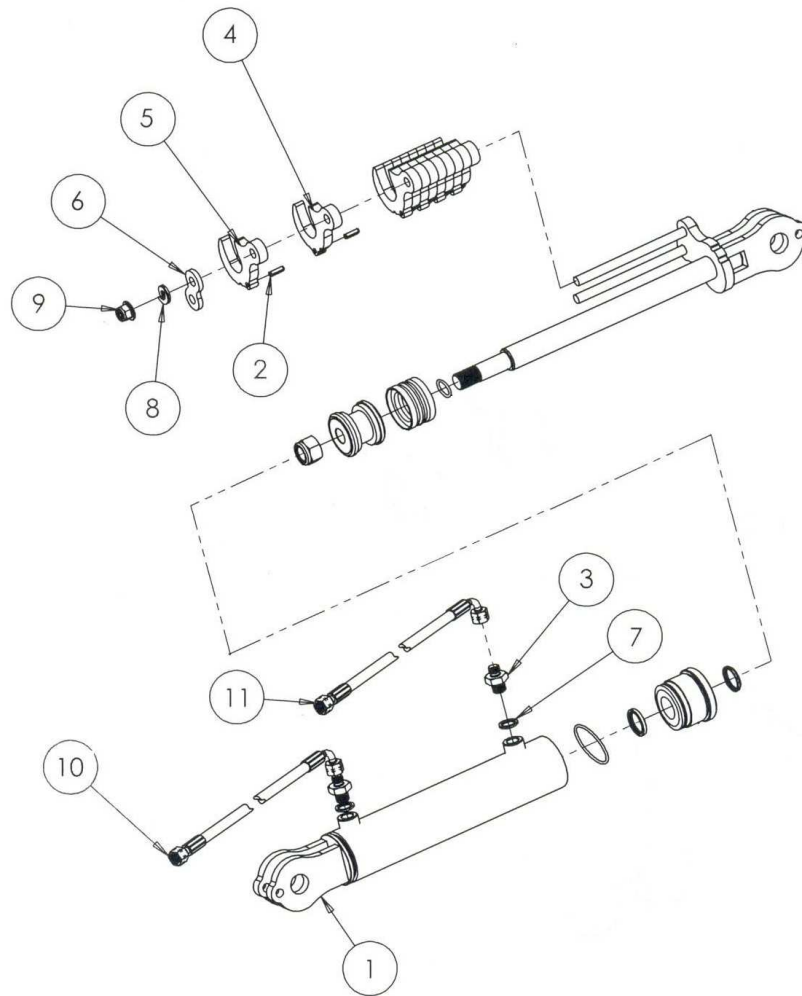

OUTER WING RAM ASSEMBLY

REF NO	PART NO.	QTY	DESCRIPTION
1	3580692	1	RAM
2	3260071	2	DOWTY
3	3360083	2	ADAPTOR
-	3580692.01	1	RAM SEAL KIT

Spearhead STARCUT 910

AXLE RAM ASSEMBLY

REF NO	PART NO.	QTY	DESCRIPTION
1	3580694	1	RAM
2	3260071	2	DOWTY
3	3360083	1	ADAPTOR
4	3570659	1	BREATHER
5	01.070.04	1	GREASE NIPPLE
-	3580694.01	1	RAM SEAL KIT

Spearhead STARCUT 910

HEIGHT RAM ASSEMBLY

REF NO	PART NO.	QTY	DESCRIPTION
1	3580671	1	RAM ASSEMBLY
2	2770526	10	ROLL PIN
3	3360083	2	ADAPTOR
4	180639	5	SPACER
5	180640	5	SPACER
6	180641	1	PLATE
7	3260071	2	BONDED SEAL
8	2770442	1	SPRING WASHER
9	2770417	2	NUT
10	3770640.01	1	HOSE
11	3770640.02	1	HOSE
-	3580671.06	1	RAM SEAL KIT