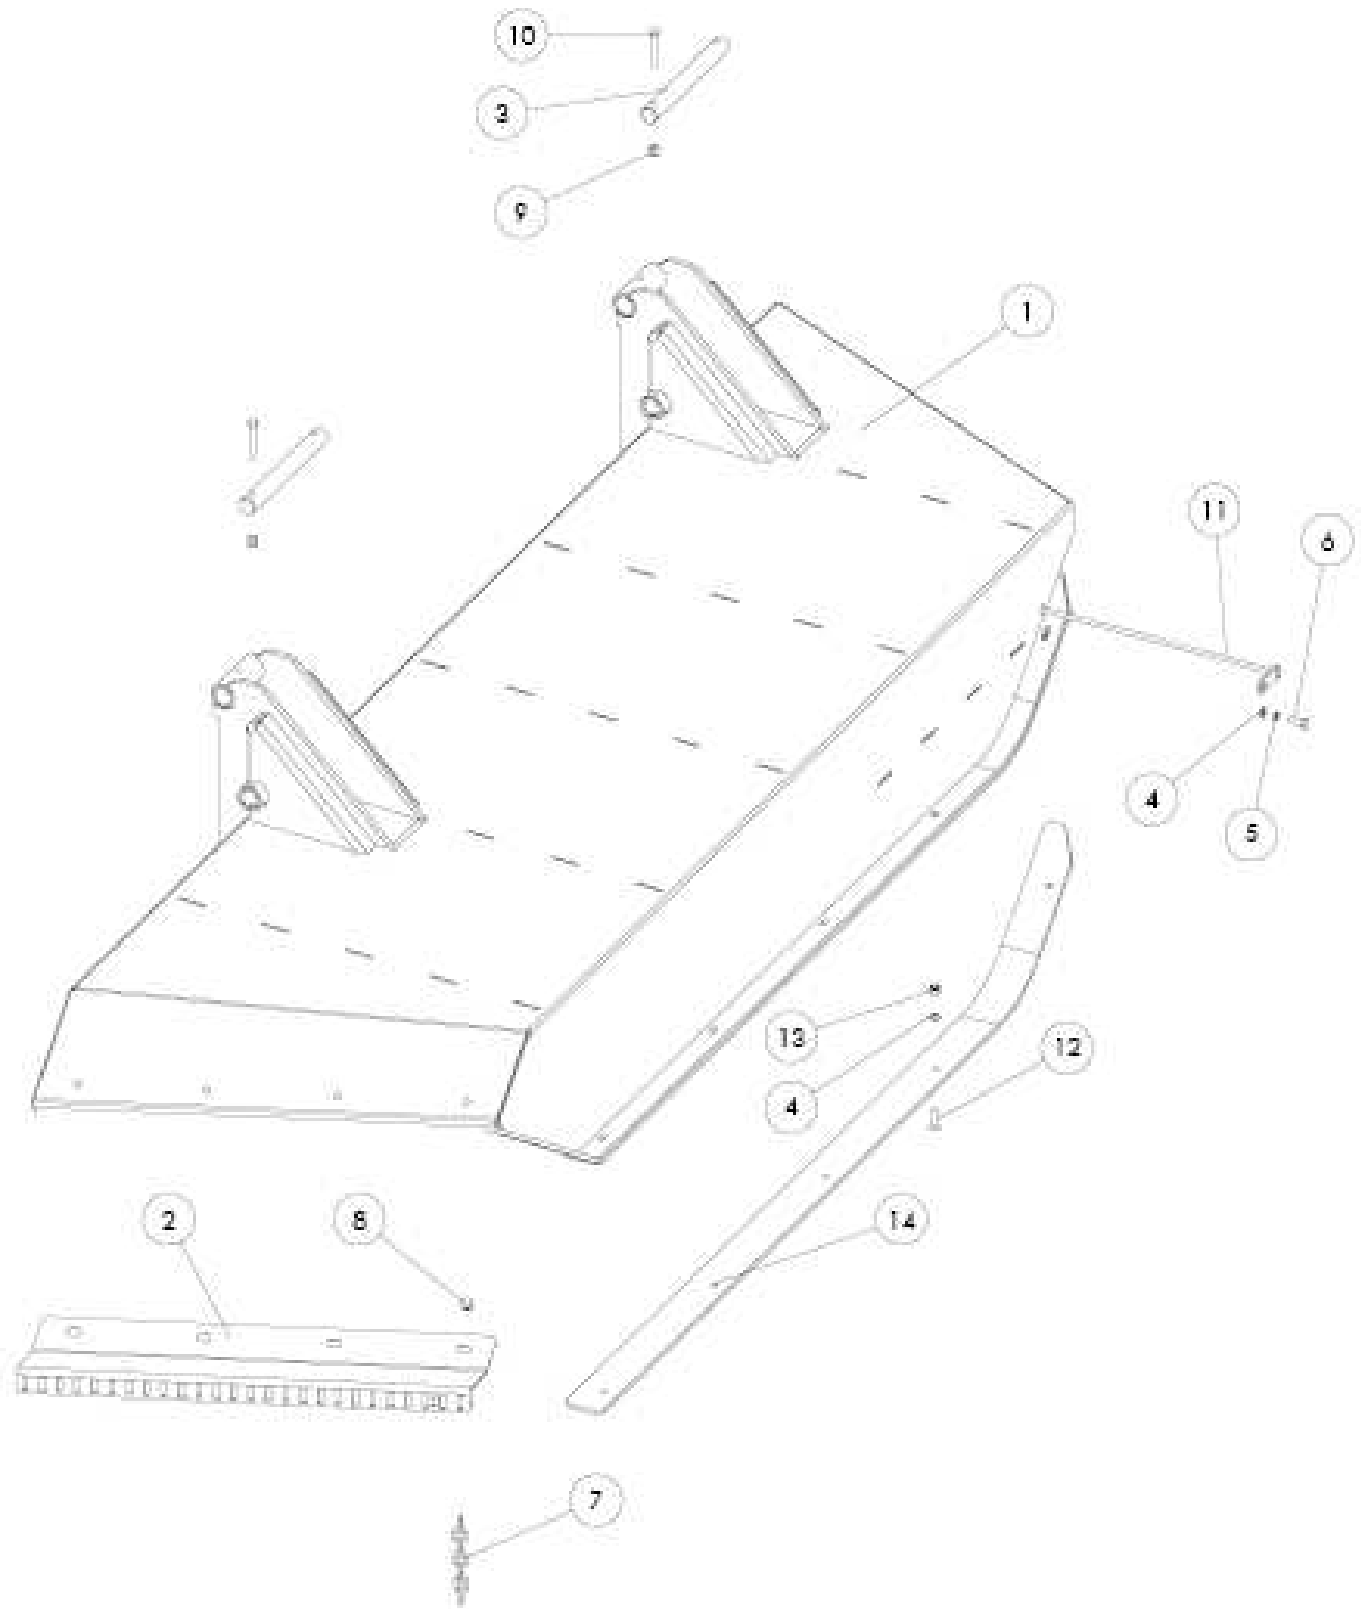

Spearhead STARCUT 910

INNER WING SECTION

Spearhead STARCUT 910

INNER WING SECTION

REF NO	PART NO.	QTY	DESCRIPTION
1	180681	1	LH INNER WING DECK
1	180687	1	RH INNER WING DECK
2	180682	1	LH CHAIN GUARD 1
2	180688	1	RH CHAIN GUARD 1
3	180754	1	LH CHAIN GUARD 2
3	180689	1	RH CHAIN GUARD 2
4	180678	1	BULKHEAD PLATE
5	180603	2	COVER
6	2770469	2	SPRING WASHER
7	2770407	2	BOLT
8	2770434	2	WASHER
9	2770425	6	BOLT
10	2770460	2	NUT
11	00.372.01	1	LYNCH PIN
12	180611	1	ADJUSTER BOLT
13	180602	1	PIN
14	2770484	14	BOLT
15	46943.21	103	CHAIN - 7 LINK
16	2770412	8	NUT
17	05.291.18	8	BOLT
18	22024	4	PIN
19	180610	1	BULKHEAD PLATE
20	2770469	5	SPRING WASHER
21	0022027	1	PIN
22	2770447	5	NUT
23	2770404	5	BOLT
24	180672	1	WING RAM BRACKET
25	2770431	1	BOLT
26	180865	1	HINGE BAR COVER
27	0022013	1	HINGE BAR
28	180974	1	PIN
29	2770407	5	BOLT
30	0022025	2	PIN
31	2770368	22	BOLT
32	2770447	12	NUT
33	2770635	4	BOLT
34	2770635	6	BOLT
35	2770563	6	BOLT
36	180071	1	CHAIN BAR 1
37	180072	1	CHAIN BAR 2

Spearhead STARCUT 910

OUTER WING SECTION

Spearhead STARCUT 910

OUTER WING SECTION

REF NO	PART NO.	QTY	DESCRIPTION
1	180693	1	LH CENTRE WING DECK
1	180697	1	RH CENTRE WING DECK
2	180694	1	LH CHAIN GUARD
2	180698	1	RH CHAIN GUARD
3	0022026	2	PIN
4	2770434	1	WASHER
5	2770469	1	SPRING WASHER
6	2770407	1	BOLT
7	46943.21	26	CHAIN - 7 LINK
8	2770484	4	BOLT
9	2770412	2	NUT
10	05.291.18	2	BOLT
11	180073	1	CHAIN BAR
12	2770509	4	BOLT
13	2770412	4	NUT
14	180078	1	SKID RH
14	180078	1	SKID LH