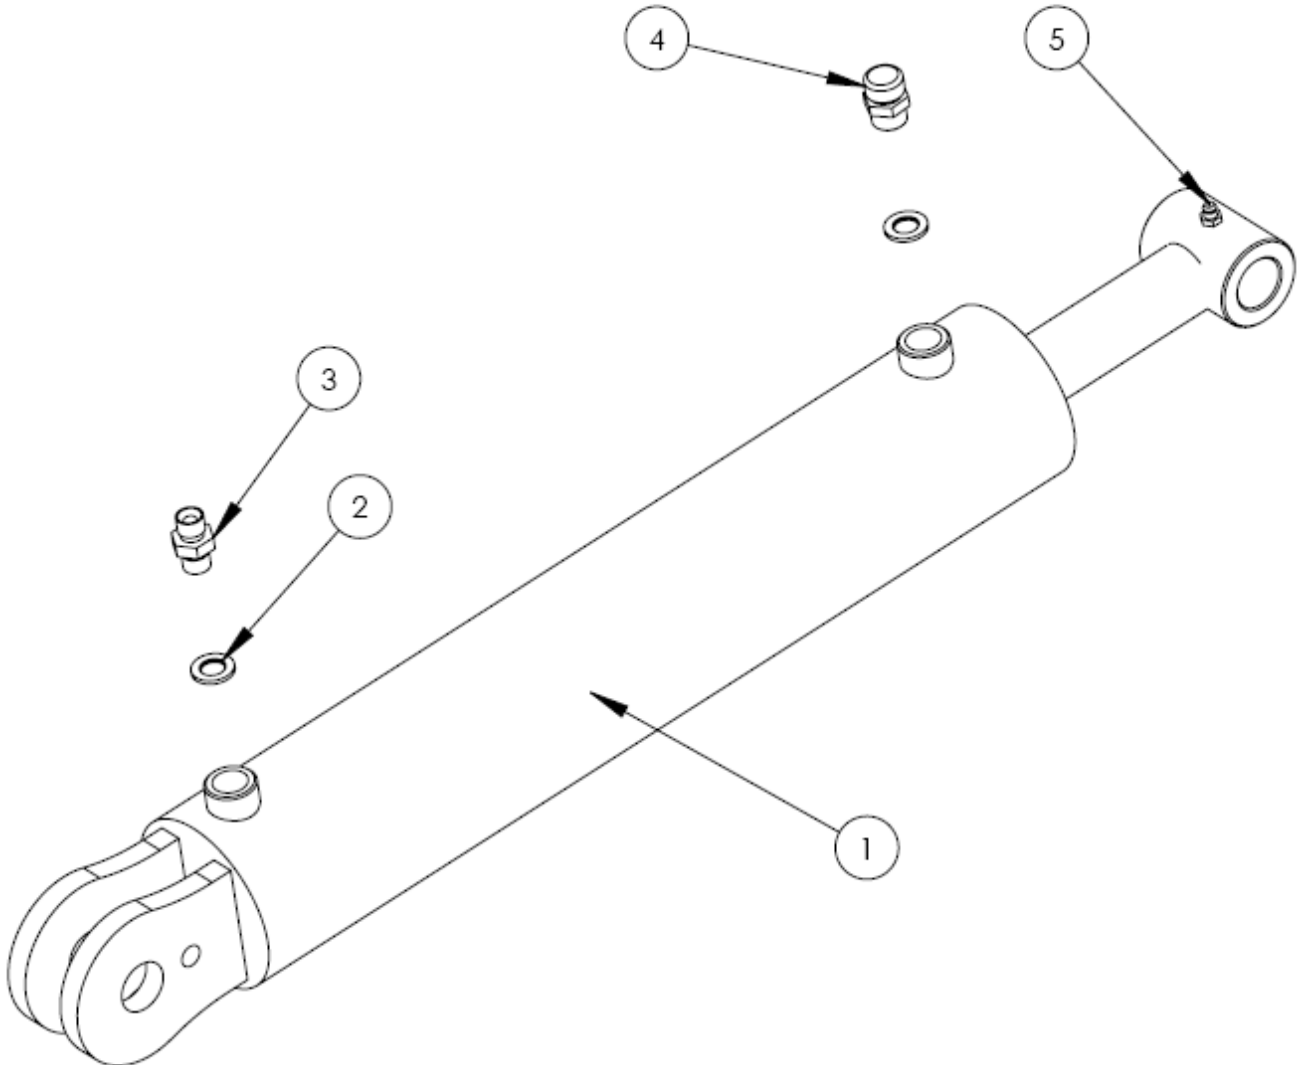

Spearhead STARCUT 910

AXLE RAM ASSEMBLY

REF NO	PART NO.	QTY	DESCRIPTION
1	3580694	1	RAM
2	3260071	2	DOWTY
3	3360083	1	ADAPTOR
4	3570659	1	BREATHER
5	01.070.04	1	GREASE NIPPLE
-	3580694.01	1	RAM SEAL KIT