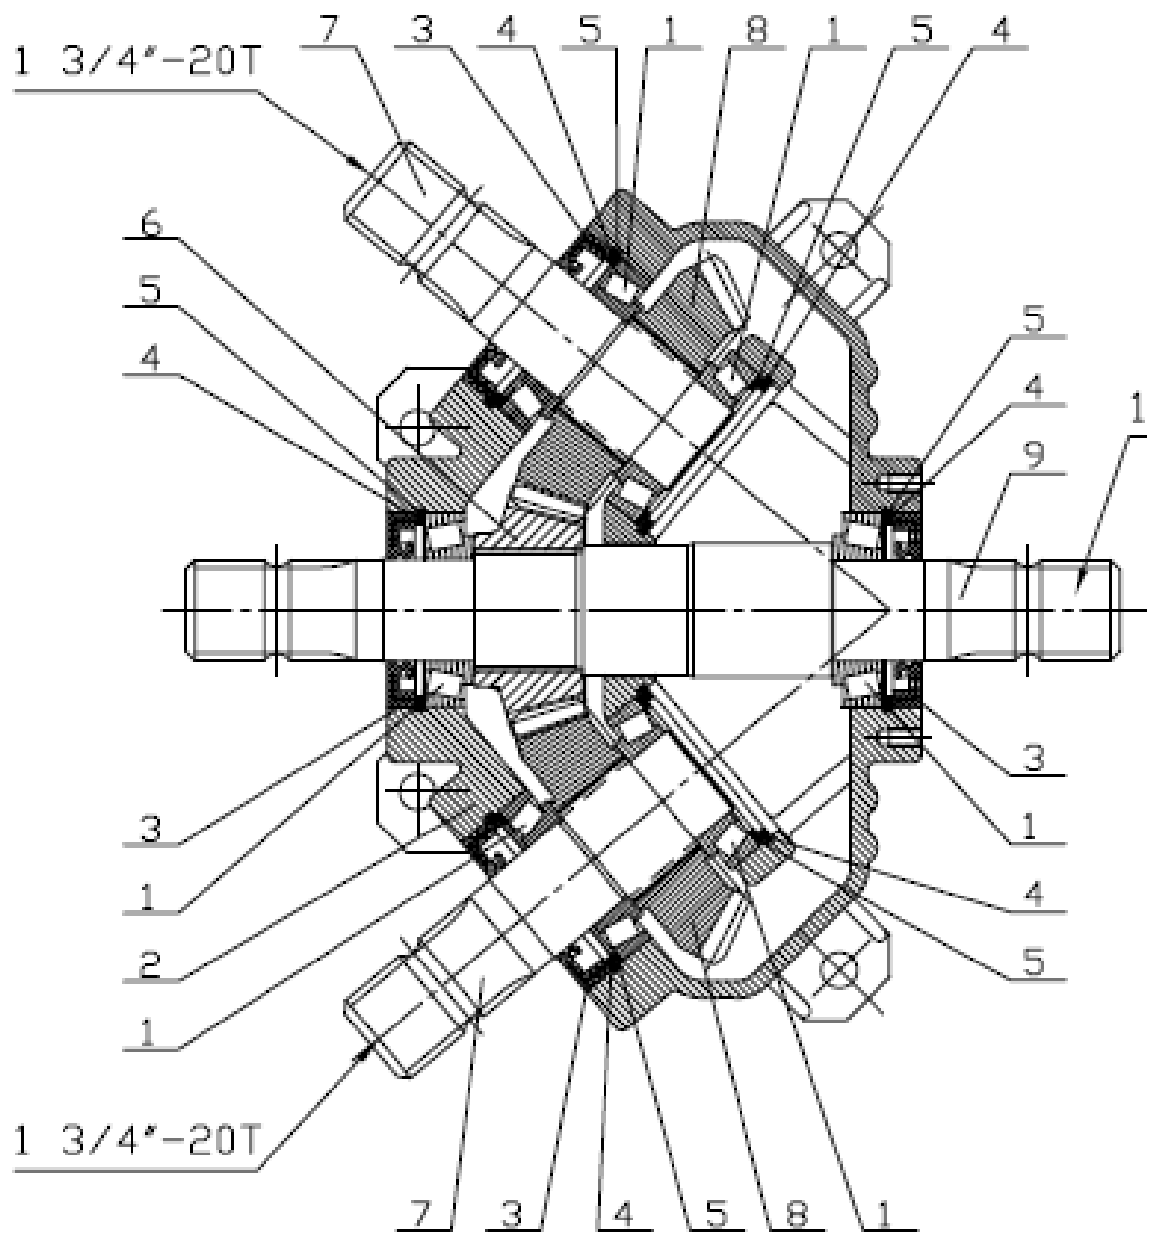

Spearhead STARCUT 910

SPLITTER GEARBOX - (WALTERSCHEID)

Spearhead STARCUT 910

SPLITTER GEARBOX - (WALTERSCHEID)

REF. NO	PART NO.	DESCRIPTION
	5770432	SPLITTER GEARBOX
1	4770660	BEARING
2	N/A	HOUSING
3	5770432.05	SEAL
4	2777517	CIRCLIP
5	N/A	SHIM
6	5770432.01	GEAR
7	5770432.02	OUTPUT SHAFT
8	5770432.03	GEAR
9	5770432.04	INPUT SHAFT
10	N/A	COVER
11	N/A	BOLT
12	N/A	SPRING WASHER
13	N/A	PLUG
13	N/A	DIPSTICK