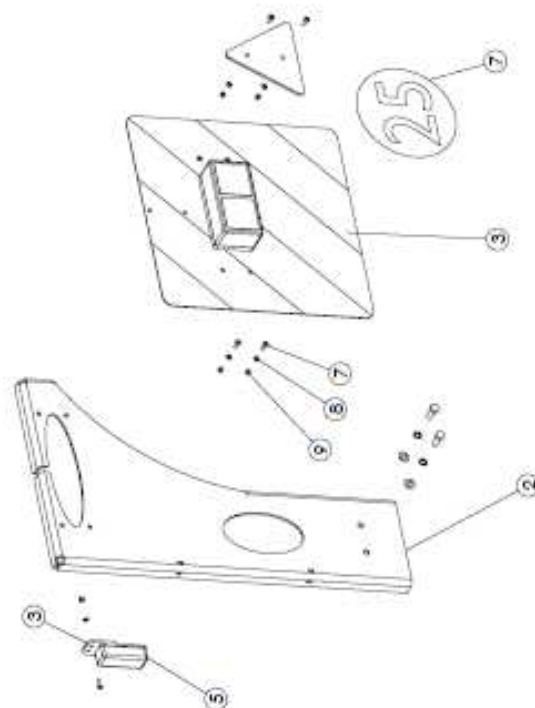

Spearhead STARCUT 910

STD LIGHT KIT - S180025.62

Spearhead STARCUT 910

STD LIGHT KIT - S180025.62

Ref No	Part No.	Qty	Description
1	180932	1	RH LIGHT ARM
2	180931	1	LH LIGHT ARM
3	8770742	1	REAR LIGHT LOOM
4	8770659A	2	LENS
5	8770742.01	2	SIDELIGHT LENS
6	8770722	2	REFLECTOR - TRIANGLE
7	8770392	1	25K STICKER
8	2770391	16	WASHER
9	2770394	16	NUT
10	2770580	16	SCREW
11	2770407	4	BOLT
12	2770469	4	SPRING WASHER
13	2770434	4	WASHER
-	7560093	6	REFLECTOR – RECTANGLE (NS)
-	3850103	10	P – CLIP (NS)
-	2770371	10	BOLT (NS)
-	2771408	10	WASHER (NS)