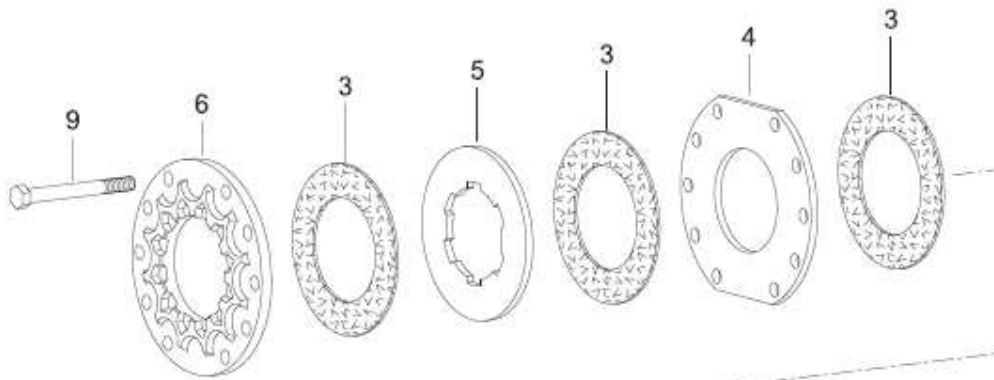

Spearhead STARCUT 910

CENTRE SHAFT - (WALTERSCHEID)

Spearhead STARCUT 910

CENTRE SHAFT - (WALTERSCHEID)

Ref. No	Part No.	Description
1	5770481	CENTRE SHAFT ASSY
	5770481.01	FULL GUARD
2	N/A	INNER ½ PTO
3	N/A	OUTER ½ PTO
4	5770481.02	OUTER GUARD ½
5	5770481.03	INNER GUARD ½
11	5770456.02	YOKE (21 SPLINE)
12	N/A	BOLT
13	N/A	NUT
14	5770456.01	CLUTCH ASSY
21	5770441.12	UJ
22	N/A	GREASE NIPPLE
23	5770443.02	YOKE
24	N/A	TENSION PIN 10 X 80
25	5770425.03	INNER TUBE
26	5770425.05	OUTER TUBE
27	5770458.04	YOKE
51	5770459.09	BEARING RING
52	5770456.06	GUARD
53	5770456.07	GUARD

Spearhead STARCUT 910

INNER WING SHAFT - (WALTERSCHEID)

Spearhead STARCUT 910

INNER WING SHAFT - (WALTERSCHEID)

REF. NO	PART NO.	DESCRIPTION
1	5770482	ASSEMBLY
	5770482.01	FULL GUARD
2	N/A	
3	N/A	
4	5770482.02	HALF GUARD
5	5770442.03	HALF GUARD
11	5770455.03	YOKE
12	N/A	BOLT
13	N/A	NUT
14	5770442.05	CLUTCH ASSEMBLY
21	5770442.06	CROSS JOURNAL
22	N/A	GREASE NIPPLE
23	5770442.07	INNER YOKE
24	N/A	TENSION PIN
25	5770442.08	INNER TUBE
26	5770442.09	OUTER TUBE
27	N/A	GREASE NIPPLE
28	5770444.10	INNER YOKE
51	5770440.15	BEARING RING
52	N/A	GUARD
53	N/A	SCREW
54	5770442.11	COVER
55	N/A	BEARING RING
56	N/A	GUARD
57	N/A	CHAIN
1	5770442.12	FLANGE YOKE
2	5770445.08	HUB
3	5770441.03	FRICTION LINNING
4	5770445.03	PLATE
5	5770445.04	PLATE
6	5770441.04	THRUST PLATE
7	5770441.05	BOLT
8	5770441.06	NUT
9	5770445.05	BOLT
10	5770441.08	SPRING
11	5770441.09	WASHER
12	5770441.10.	NUT