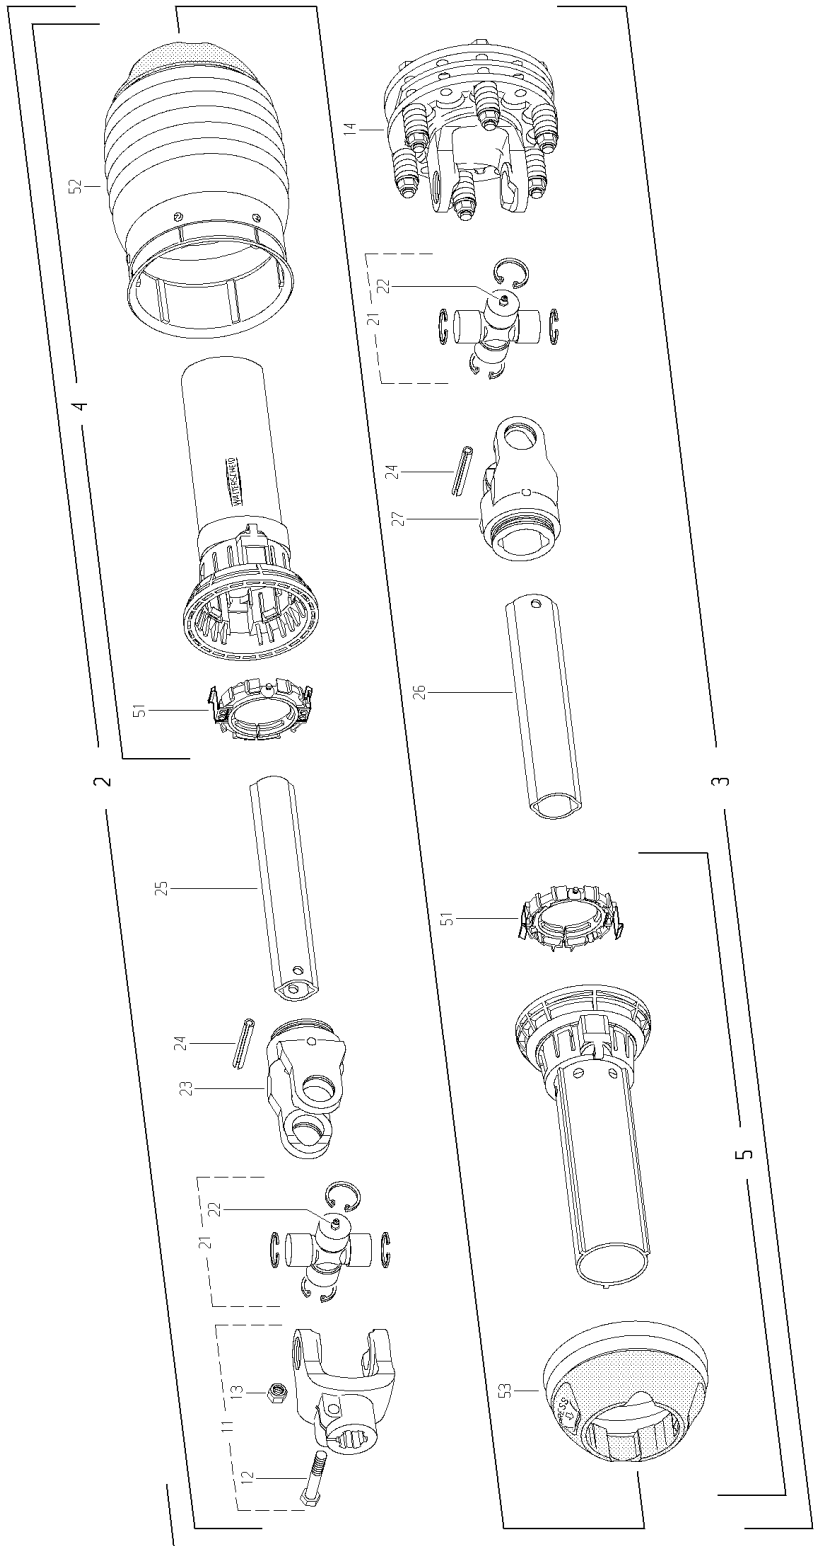

Spearhead STARCUT 910

INPUT SHAFT - (WALTERSCHEID)

Spearhead STARCUT 910

INPUT SHAFT - (WALTERSCHEID)

REF. NO	PART NO.	DESCRIPTION
1	5770467	ASSEMBLY
	5770467.01	FULL GUARD
2	N/A	HALF SHAFT
3	N/A	HALF SHAFT
4	5770440.02	HALF GUARD
5	5770467.02	HALF GUARD
11	5770440.04	YOKE
12	5770440.05	LOCKING COLLAR
13	5770440.06	OVERRUN CLUTCH
21	5770440.07	CROSS JOURNAL
24	5770440.08	CENTRE BODY
25	5770440.09	CROSS JOURNAL
26	N/A	HOSE
27	5770440.10	INNER YOKE
28	N/A	TENSION PIN
29	5770442.08	INNER TUBE
30	N/A	PLUG
32	N/A	SEALING RING
33	5770440.11	OUTER TUBE
35	N/A	PLUG
36	N/A	TENSION PIN
37	5770440.12	INNER YOKE
38	5770442.06	CROSS JOURNAL
51	N/A	WIDE ANGLE GUARD
53	5770440.14	BEARING RING
54	5770440.15	BEARING RING
55	N/A	GUARD
56	N/A	COVER
57	N/A	GUARD
58	5770440.13	BEARING RING
59	N/A	CHAIN

Spearhead STARCUT 910

CENTRE SHAFT - (WALTERSCHEID)

Spearhead STARCUT 910

CENTRE SHAFT - (WALTERSCHEID)

Ref. No	Part No.	Description
1	5770481	CENTRE SHAFT ASSY
	5770481.01	FULL GUARD
2	N/A	INNER ½ PTO
3	N/A	OUTER ½ PTO
4	5770481.02	OUTER GUARD ½
5	5770481.03	INNER GUARD ½
11	5770456.02	YOKE (21 SPLINE)
12	N/A	BOLT
13	N/A	NUT
14	5770456.01	CLUTCH ASSY
21	5770441.12	UJ
22	N/A	GREASE NIPPLE
23	5770443.02	YOKE
24	N/A	TENSION PIN 10 X 80
25	5770425.03	INNER TUBE
26	5770425.05	OUTER TUBE
27	5770458.04	YOKE
51	5770459.09	BEARING RING
52	5770456.06	GUARD
53	5770456.07	GUARD