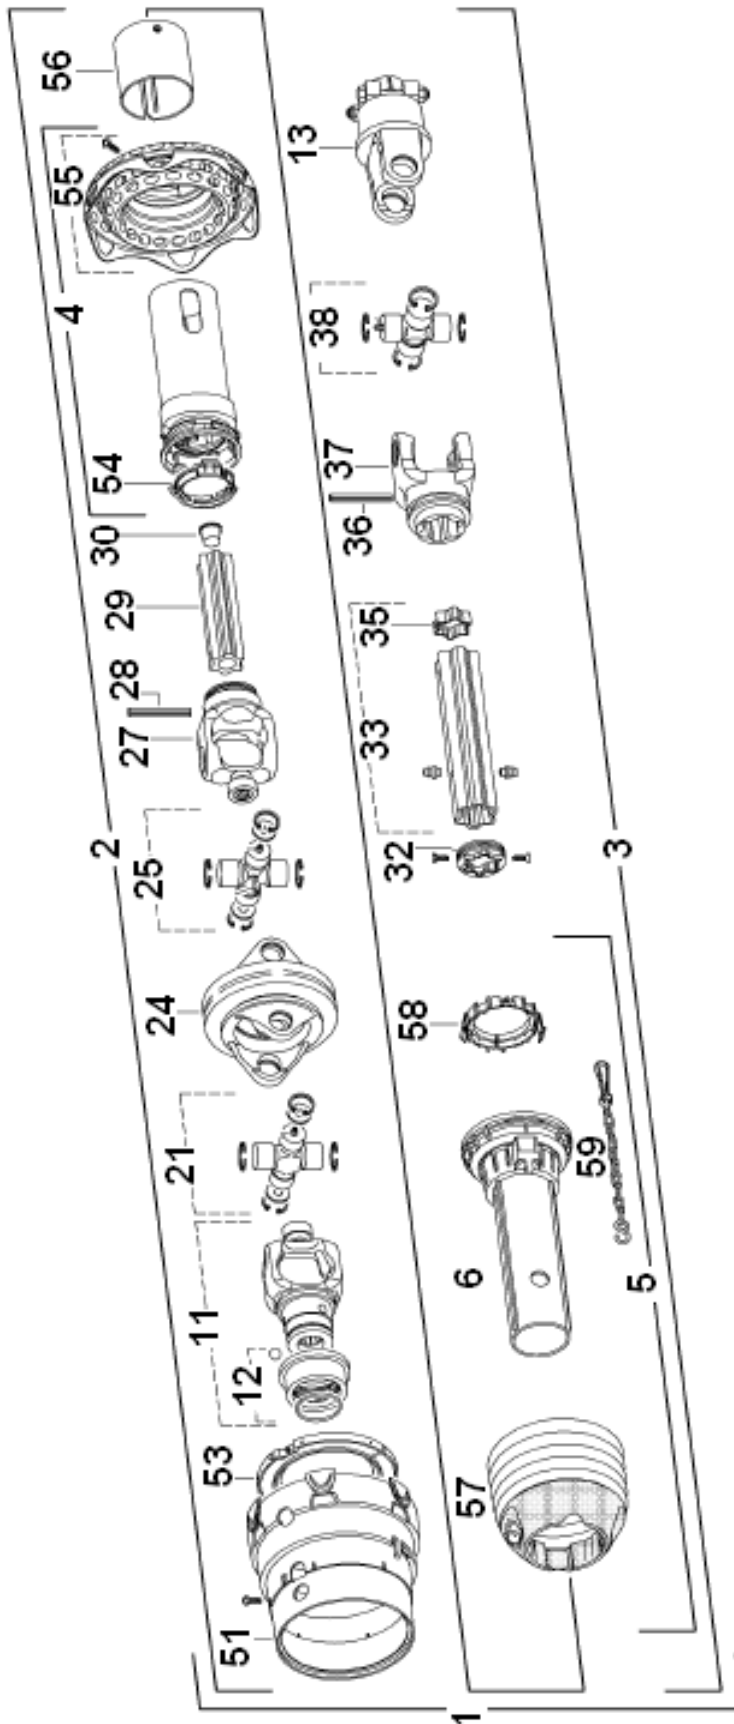

Spearhead STARCUT 910

CENTRE AXLE

Spearhead STARCUT 910

CENTRE AXLE

REF NO	PART NO.	QTY	DESCRIPTION
1	180758	1	CENTER AXLE
2	180627	2	WHEEL AXLE
3	2770470	2	WASHER
4	6550142B	4	WHEEL ASSEMBLY
5	6770578	20	WHEEL NUT
6	4600148	4	BUSH
7	180626	2	PIN
8	2770497	2	GREASE NIPPLE
9	05.291.18	2	BOLT
10	2770412	2	NUT
11	00.372.01	7	1/2 INCH PIN
12	180851	3	STAR WASHER
13	180028	3	STAR PIN
14	180625	1	PIN
15	180038	1	STAR PIN
16	180039	1	STAR PIN
17	180602	2	PIN

Spearhead STARCUT 910

STD DRAWBAR

Spearhead STARCUT 910

STD DRAWBAR

REF NO	PART NO.	QTY	DESCRIPTION
1	180630	1	DRAWBAR
2	180174	1	PARALLEL LINK
3	180635	2	CONNECTING LINK
4	180632	2	DRAG LINK
5	180853	4	STAR PIN
6	180851	4	STAR WASHER
7	6310222	4	LYNCH PIN
8	00.372.01	6	LYNCH PIN
9	05.281.16	10	WASHER
10	2770467	4	GREASE NIPPLE
11	180625	2	PIN
12	180602	4	PIN
13	05.285.04	1	BOLT
14	0212569	1	BOLT
15	05.296.08	2	NUT
16	180629	1	STD TOWING EYE
16	180649	1	SWIVEL TOWING EYE
16	180664	1	K80 TOWING EYE
17	180620	2	SHIM WASHER 2x70x26
18	181020	1	PTO SUPPORT
19	4600139	2	THRUST WASHER
20	1770692	1	HOSE GUIDE
21	2770396	2	BOLT
22	2770412	2	NUT
23	8777512	2	PLASTIC CAP
24	2770481	1	BOLT
25	2770417	1	NUT

Spearhead STARCUT 910

INPUT SHAFT - (WALTERSCHEID)

Spearhead STARCUT 910

INPUT SHAFT - (WALTERSCHEID)

REF. NO	PART NO.	DESCRIPTION
1	5770467	ASSEMBLY
	5770467.01	FULL GUARD
2	N/A	HALF SHAFT
3	N/A	HALF SHAFT
4	5770440.02	HALF GUARD
5	5770467.02	HALF GUARD
11	5770440.04	YOKE
12	5770440.05	LOCKING COLLAR
13	5770440.06	OVERRUN CLUTCH
21	5770440.07	CROSS JOURNAL
24	5770440.08	CENTRE BODY
25	5770440.09	CROSS JOURNAL
26	N/A	HOSE
27	5770440.10	INNER YOKE
28	N/A	TENSION PIN
29	5770442.08	INNER TUBE
30	N/A	PLUG
32	N/A	SEALING RING
33	5770440.11	OUTER TUBE
35	N/A	PLUG
36	N/A	TENSION PIN
37	5770440.12	INNER YOKE
38	5770442.06	CROSS JOURNAL
51	N/A	WIDE ANGLE GUARD
53	5770440.14	BEARING RING
54	5770440.15	BEARING RING
55	N/A	GUARD
56	N/A	COVER
57	N/A	GUARD
58	5770440.13	BEARING RING
59	N/A	CHAIN