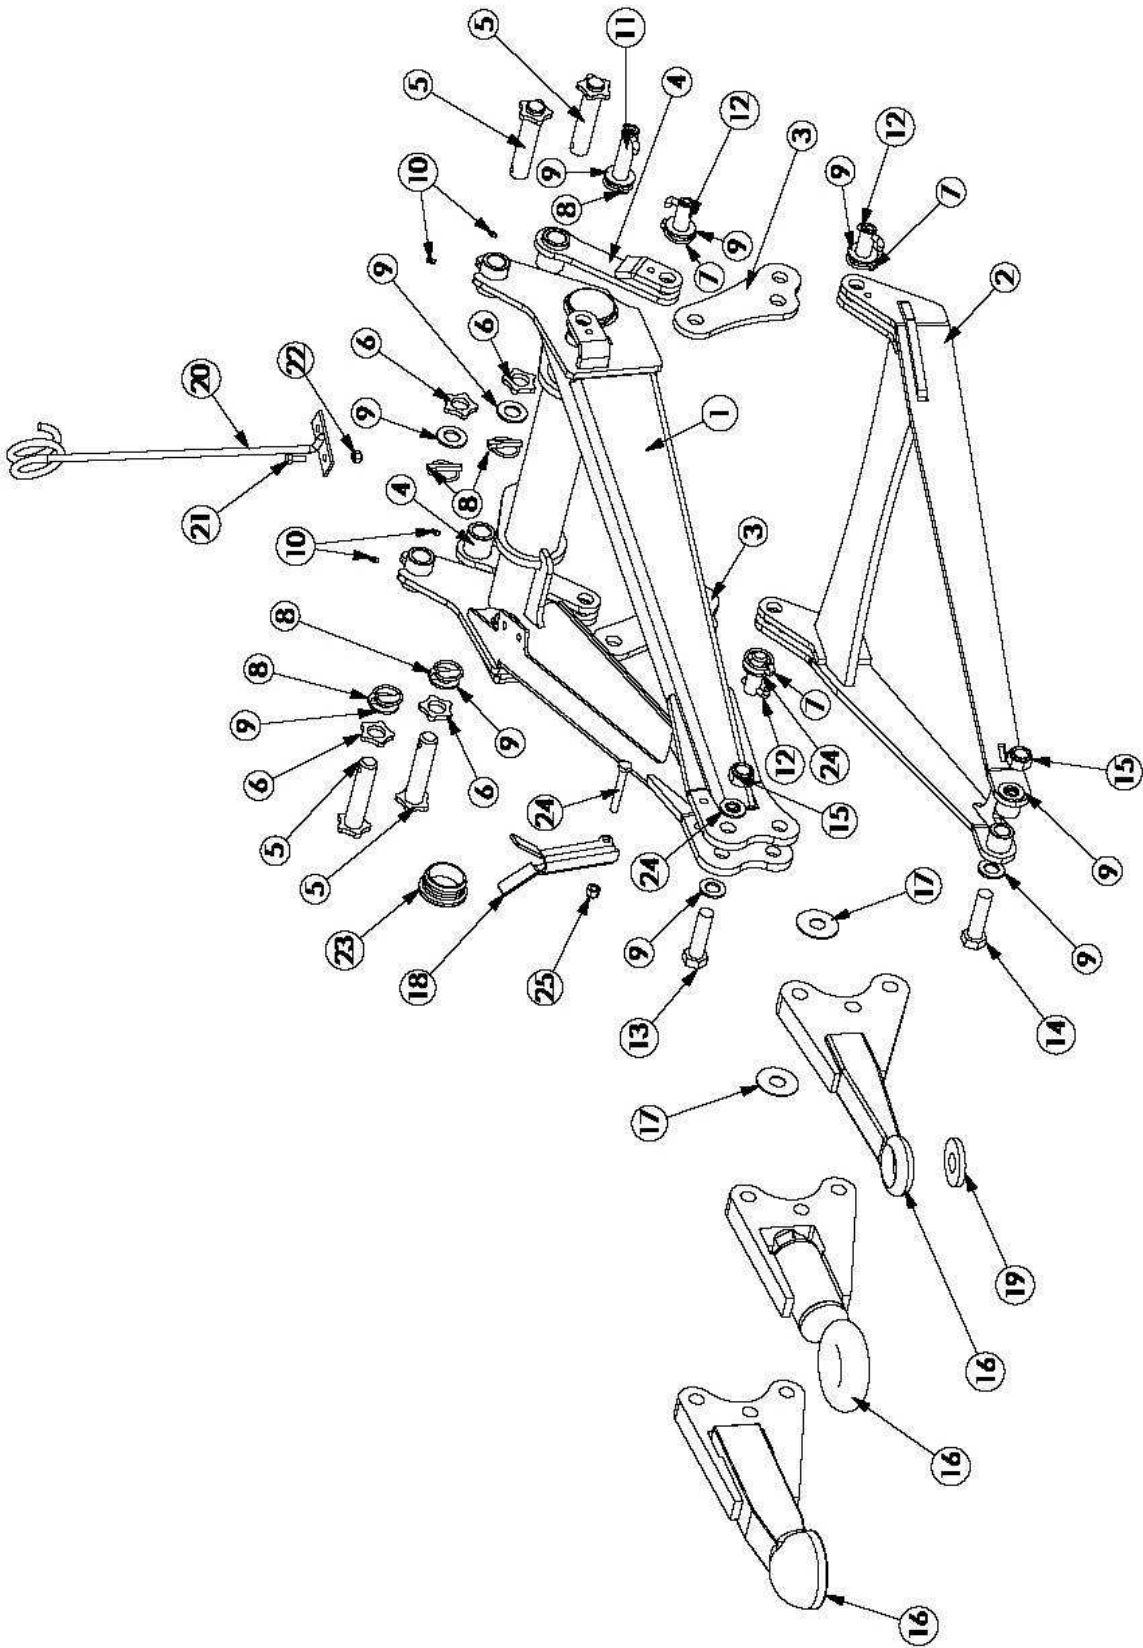

Spearhead STARCUT 910

CENTRE AXLE

Spearhead STARCUT 910

CENTRE AXLE

REF NO	PART NO.	QTY	DESCRIPTION
1	180758	1	CENTER AXLE
2	180627	2	WHEEL AXLE
3	2770470	2	WASHER
4	6550142B	4	WHEEL ASSEMBLY
5	6770578	20	WHEEL NUT
6	4600148	4	BUSH
7	180626	2	PIN
8	2770497	2	GREASE NIPPLE
9	05.291.18	2	BOLT
10	2770412	2	NUT
11	00.372.01	7	1/2 INCH PIN
12	180851	3	STAR WASHER
13	180028	3	STAR PIN
14	180625	1	PIN
15	180038	1	STAR PIN
16	180039	1	STAR PIN
17	180602	2	PIN

Spearhead STARCUT 910

WING AXLE

Spearhead STARCUT 910

WING AXLE

REF NO	PART NO.	QTY	DESCRIPTION
1	180628	1	WING AXLE
2	180627	1	WHEEL AXLE
3	180854	1	STAR PIN
4	180851	1	STAR WASHER
5	8777512	2	PLASTIC CAP
6	180602	1	PIN
7	05.281.16	1	WASHER
8	00.372.01	2	LYNCH PIN
9	180626	1	PIN
10	05.291.20	1	BOLT
11	2770412	1	NUT
12	2770497	1	GREASE NIPPLE
13	4600148	2	BUSH
14	6770578	10	WHEEL NUT
15	6550142B	2	WHEEL ASSEMBLY
16	4770661	-	SEAL
17	4770660	-	INNER BEARING
18	6770579	-	WHEEL STUD 5 PER WHEEL
19	6770582	-	COMPLETE HUB ASSEMBLY
20	4770659	-	OUTER BEARING
21	6770583	-	CASTLE NUT
22	6770582.01	-	DUST CAP ROC

Spearhead STARCUT 910

STD DRAWBAR

Spearhead STARCUT 910

STD DRAWBAR

REF NO	PART NO.	QTY	DESCRIPTION
1	180630	1	DRAWBAR
2	180174	1	PARALLEL LINK
3	180635	2	CONNECTING LINK
4	180632	2	DRAG LINK
5	180853	4	STAR PIN
6	180851	4	STAR WASHER
7	6310222	4	LYNCH PIN
8	00.372.01	6	LYNCH PIN
9	05.281.16	10	WASHER
10	2770467	4	GREASE NIPPLE
11	180625	2	PIN
12	180602	4	PIN
13	05.285.04	1	BOLT
14	0212569	1	BOLT
15	05.296.08	2	NUT
16	180629	1	STD TOWING EYE
16	180649	1	SWIVEL TOWING EYE
16	180664	1	K80 TOWING EYE
17	180620	2	SHIM WASHER 2x70x26
18	181020	1	PTO SUPPORT
19	4600139	2	THRUST WASHER
20	1770692	1	HOSE GUIDE
21	2770396	2	BOLT
22	2770412	2	NUT
23	8777512	2	PLASTIC CAP
24	2770481	1	BOLT
25	2770417	1	NUT