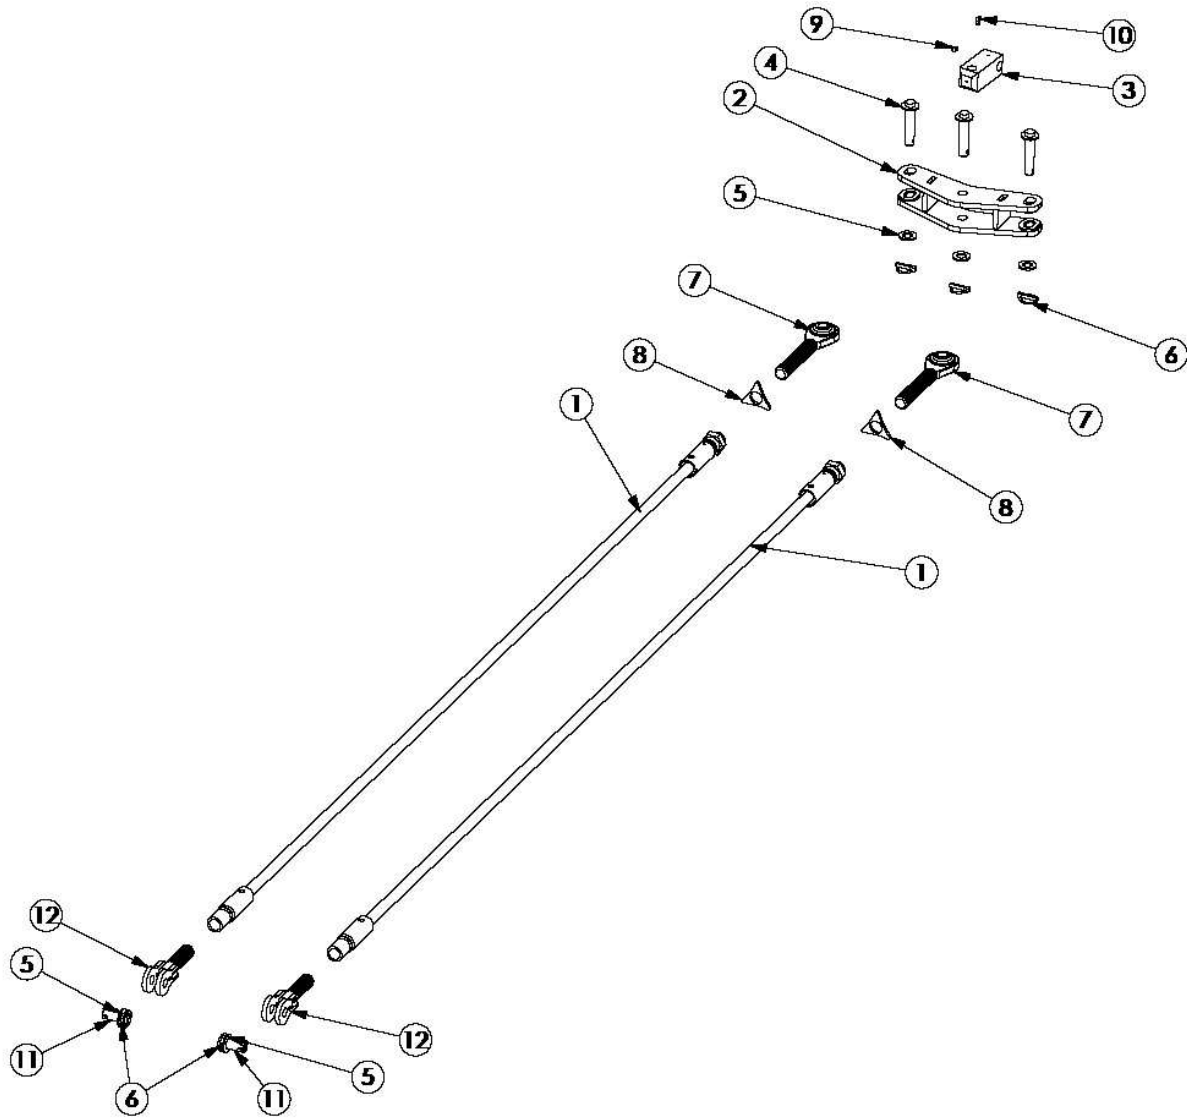

Spearhead STARCUT 910

CENTRE AXLE

Spearhead STARCUT 910

CENTRE AXLE

REF NO	PART NO.	QTY	DESCRIPTION
1	180758	1	CENTER AXLE
2	180627	2	WHEEL AXLE
3	2770470	2	WASHER
4	6550142B	4	WHEEL ASSEMBLY
5	6770578	20	WHEEL NUT
6	4600148	4	BUSH
7	180626	2	PIN
8	2770497	2	GREASE NIPPLE
9	05.291.18	2	BOLT
10	2770412	2	NUT
11	00.372.01	7	1/2 INCH PIN
12	180851	3	STAR WASHER
13	180028	3	STAR PIN
14	180625	1	PIN
15	180038	1	STAR PIN
16	180039	1	STAR PIN
17	180602	2	PIN

Spearhead STARCUT 910

STD DRAWBAR

Spearhead STARCUT 910

STD DRAWBAR

REF NO	PART NO.	QTY	DESCRIPTION
1	180630	1	DRAWBAR
2	180174	1	PARALLEL LINK
3	180635	2	CONNECTING LINK
4	180632	2	DRAG LINK
5	180853	4	STAR PIN
6	180851	4	STAR WASHER
7	6310222	4	LYNCH PIN
8	00.372.01	6	LYNCH PIN
9	05.281.16	10	WASHER
10	2770467	4	GREASE NIPPLE
11	180625	2	PIN
12	180602	4	PIN
13	05.285.04	1	BOLT
14	0212569	1	BOLT
15	05.296.08	2	NUT
16	180629	1	STD TOWING EYE
16	180649	1	SWIVEL TOWING EYE
16	180664	1	K80 TOWING EYE
17	180620	2	SHIM WASHER 2x70x26
18	181020	1	PTO SUPPORT
19	4600139	2	THRUST WASHER
20	1770692	1	HOSE GUIDE
21	2770396	2	BOLT
22	2770412	2	NUT
23	8777512	2	PLASTIC CAP
24	2770481	1	BOLT
25	2770417	1	NUT

Spearhead STARCUT 910

TIE-BAR ASSEMBLY

Spearhead STARCUT 910

TIE-BAR ASSEMBLY

REF NO	PART NO.	QTY	DESCRIPTION
1	181166	2	TIE BAR
2	180761	1	TIE BAR BRACKET
3	180759	1	CENTRE AXLE BLOCK
4	180991	3	PIN
5	05.281.16	5	WASHER
6	00.372.01	5	LYNCH PIN
7	6310252.01	2	BALL END
8	6310252.02	2	COLAR
9	2770497	1	GREASE NIPPLE
10	2770495	1	GREASE NIPPLE
11	180602	2	PIN
12	181167	2	CLEVIS ENDS