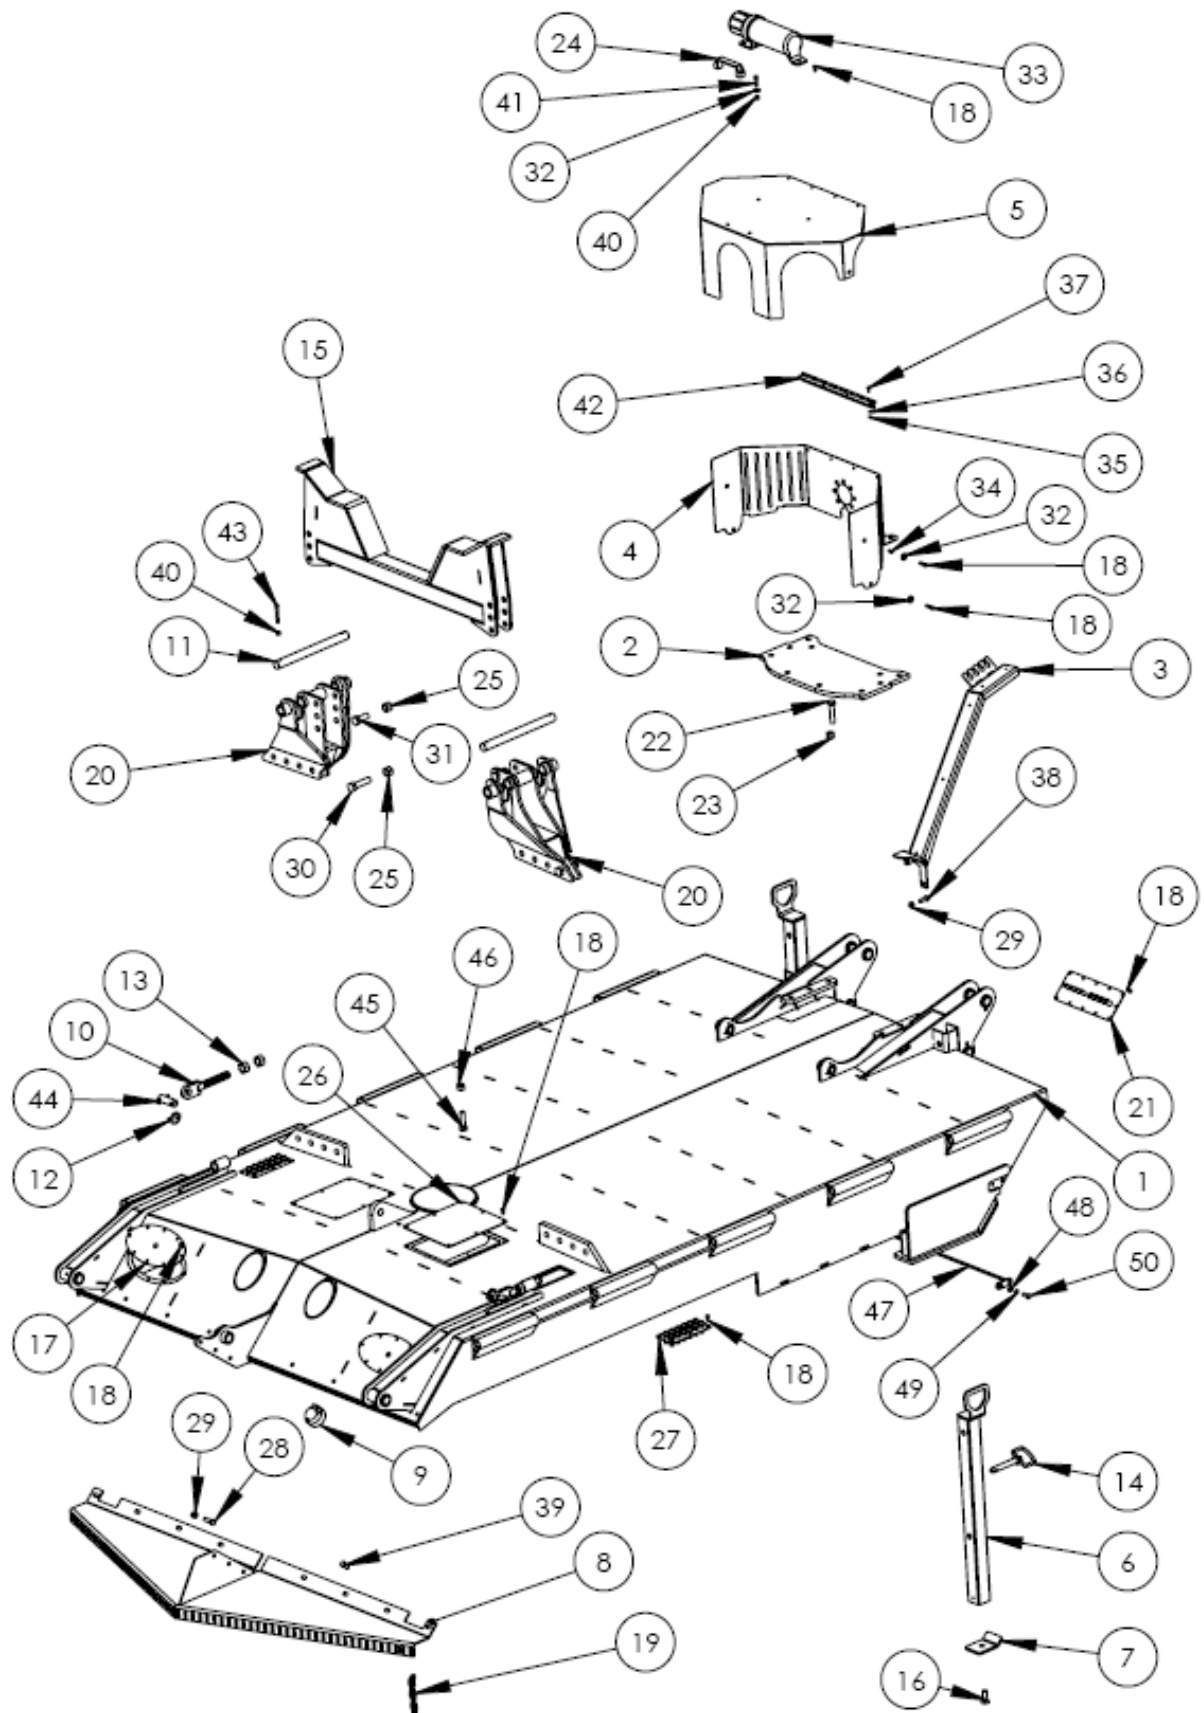

Key:

(LH) = Left hand
(RH) = *Right hand*

Spearhead STARCUT 910

CENTRE SECTION

Spearhead STARCUT 910

CENTRE SECTION

REF NO	PART NO.	QTY	DESCRIPTION
1	180670	1	CENTRE DECK
2	180608	1	PLATE
3	180601	1	HOSE BRACKET
4	180674	1	GUARD MOUNT
5	180675	1	GUARD
6	180753	2	LEG BOX
7	180634	2	LEG PLATE
8	180676	1	CHAIN GUARD
9	8770771	1	LIGHT LOOM
10	180611	2	ADJUSTER BOLT
11	0022027	2	PIN
12	00.372.01	4	LYNCH PIN
13	2770460	4	NUT
14	6310215	2	PIN
15	180673	1	BRIDGE
16	2770461	2	CSK BOLT
17	180677	2	COVER
18	2770368	56	BOLT
19	46943.21	66	CHAIN - 7 LINK
20	180671	2	RAM MOUNT
21	180679	1	BULKHEAD FRONT
22	05.291.39	4	BOLT
23	2770447	4	NUT
24	8777513	1	HANDLE
25	2770409	24	NUT
26	180066	2	INSPECTION COVER
27	180678	2	BULKHEAD PLATE
28	2770458	3	BOLT
29	2770417	3	NUT
30	05.291.49	8	BOLT
31	05.264.47	12	BOLT
32	2770432	6	WASHER
33	46505.01	1	DOCUMENT FLASK
34	30.216.54	2	RIVNUT M8
35	2770394	8	NUT
36	2770391	8	WASHER
37	2770580	8	SCREW
38	05.264.13	2	BOLT
39	2770484	8	BOLT
40	2770416	6	NUT
41	2770368	2	BOLT
42	180607	1	HINGE
43	2770379	4	BOLT
44	180602	2	PIN
45	2770563	6	BOLT
46	2770447	6	NUT
47	180070	1	CHAIN BAR
48	2770434	1	WASHER
49	2770469	1	SPRING WASHER
50	2770407	1	BOLT