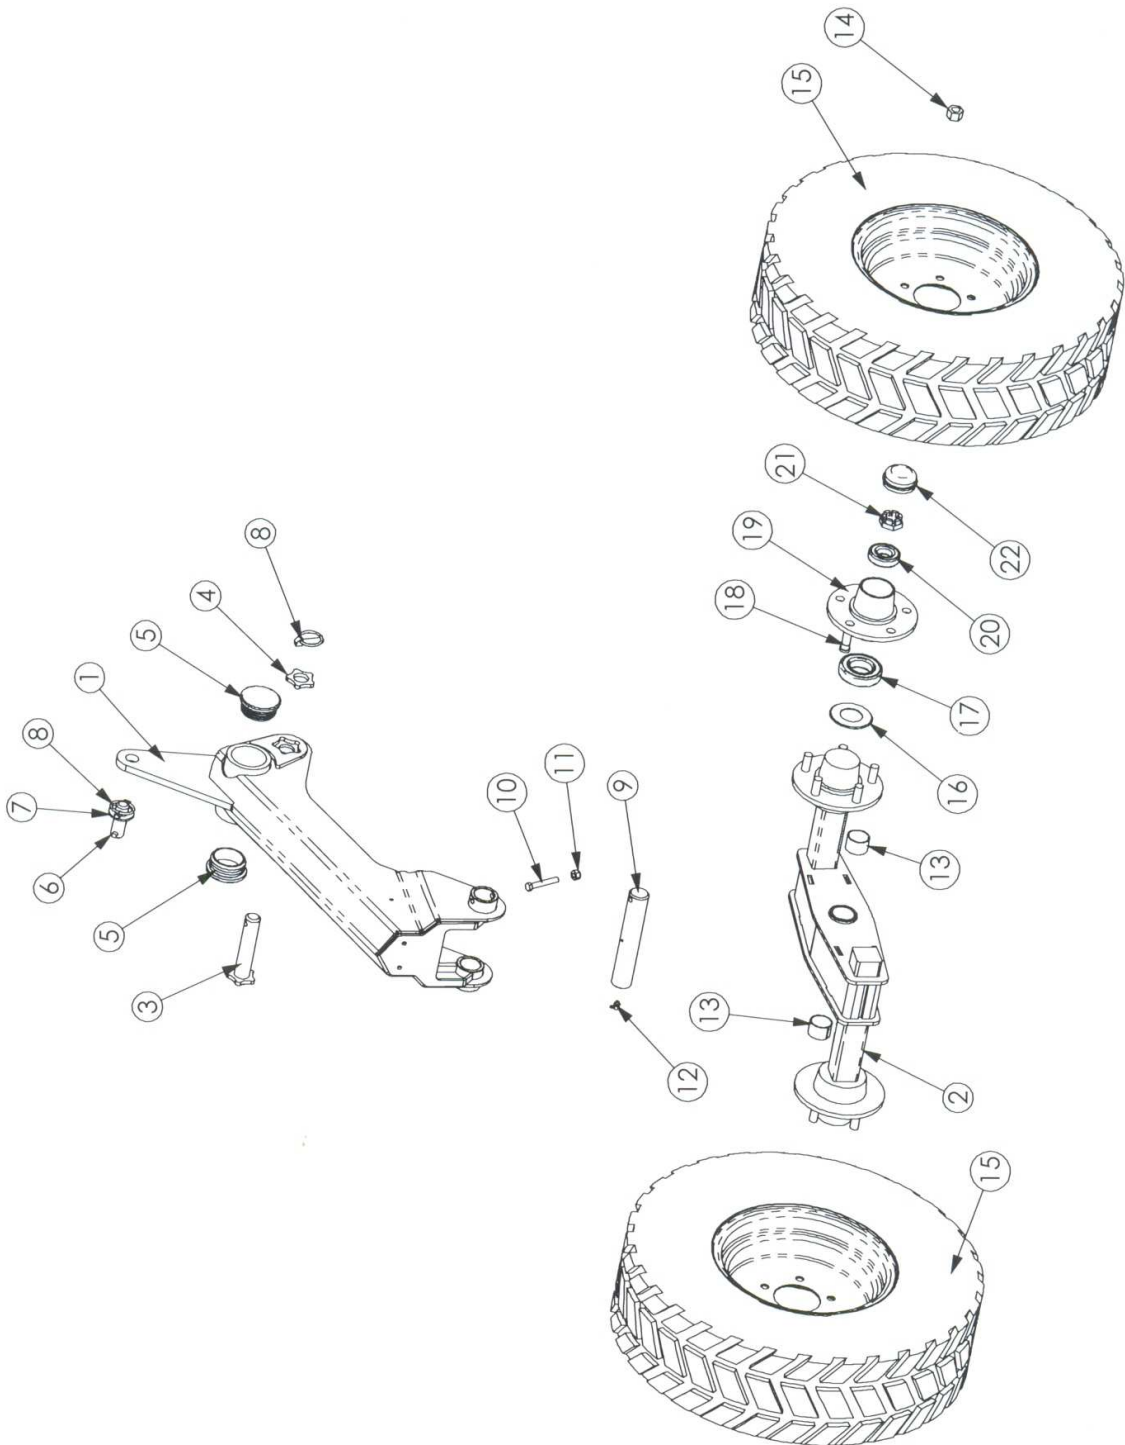

Spearhead STARCUT 910

CENTRE AXLE

Spearhead STARCUT 910

CENTRE AXLE

REF NO	PART NO.	QTY	DESCRIPTION
1	180758	1	CENTER AXLE
2	180627	2	WHEEL AXLE
3	2770470	2	WASHER
4	6550142B	4	WHEEL ASSEMBLY
5	6770578	20	WHEEL NUT
6	4600148	4	BUSH
7	180626	2	PIN
8	2770497	2	GREASE NIPPLE
9	05.291.18	2	BOLT
10	2770412	2	NUT
11	00.372.01	7	1/2 INCH PIN
12	180851	3	STAR WASHER
13	180028	3	STAR PIN
14	180625	1	PIN
15	180038	1	STAR PIN
16	180039	1	STAR PIN
17	180602	2	PIN

Spearhead STARCUT 910

WING AXLE

Spearhead STARCUT 910

WING AXLE

REF NO	PART NO.	QTY	DESCRIPTION
1	180628	1	WING AXLE
2	180627	1	WHEEL AXLE
3	180854	1	STAR PIN
4	180851	1	STAR WASHER
5	8777512	2	PLASTIC CAP
6	180602	1	PIN
7	05.281.16	1	WASHER
8	00.372.01	2	LYNCH PIN
9	180626	1	PIN
10	05.291.20	1	BOLT
11	2770412	1	NUT
12	2770497	1	GREASE NIPPLE
13	4600148	2	BUSH
14	6770578	10	WHEEL NUT
15	6550142B	2	WHEEL ASSEMBLY
16	4770661	-	SEAL
17	4770660	-	INNER BEARING
18	6770579	-	WHEEL STUD 5 PER WHEEL
19	6770582	-	COMPLETE HUB ASSEMBLY
20	4770659	-	OUTER BEARING
21	6770583	-	CASTLE NUT
22	6770582.01	-	DUST CAP ROC

Spearhead STARCUT 910

STD DRAWBAR

Spearhead STARCUT 910

STD DRAWBAR

REF NO	PART NO.	QTY	DESCRIPTION
1	180630	1	DRAWBAR
2	180174	1	PARALLEL LINK
3	180635	2	CONNECTING LINK
4	180632	2	DRAG LINK
5	180853	4	STAR PIN
6	180851	4	STAR WASHER
7	6310222	4	LYNCH PIN
8	00.372.01	6	LYNCH PIN
9	05.281.16	10	WASHER
10	2770467	4	GREASE NIPPLE
11	180625	2	PIN
12	180602	4	PIN
13	05.285.04	1	BOLT
14	0212569	1	BOLT
15	05.296.08	2	NUT
16	180629	1	STD TOWING EYE
16	180649	1	SWIVEL TOWING EYE
16	180664	1	K80 TOWING EYE
17	180620	2	SHIM WASHER 2x70x26
18	181020	1	PTO SUPPORT
19	4600139	2	THRUST WASHER
20	1770692	1	HOSE GUIDE
21	2770396	2	BOLT
22	2770412	2	NUT
23	8777512	2	PLASTIC CAP
24	2770481	1	BOLT
25	2770417	1	NUT