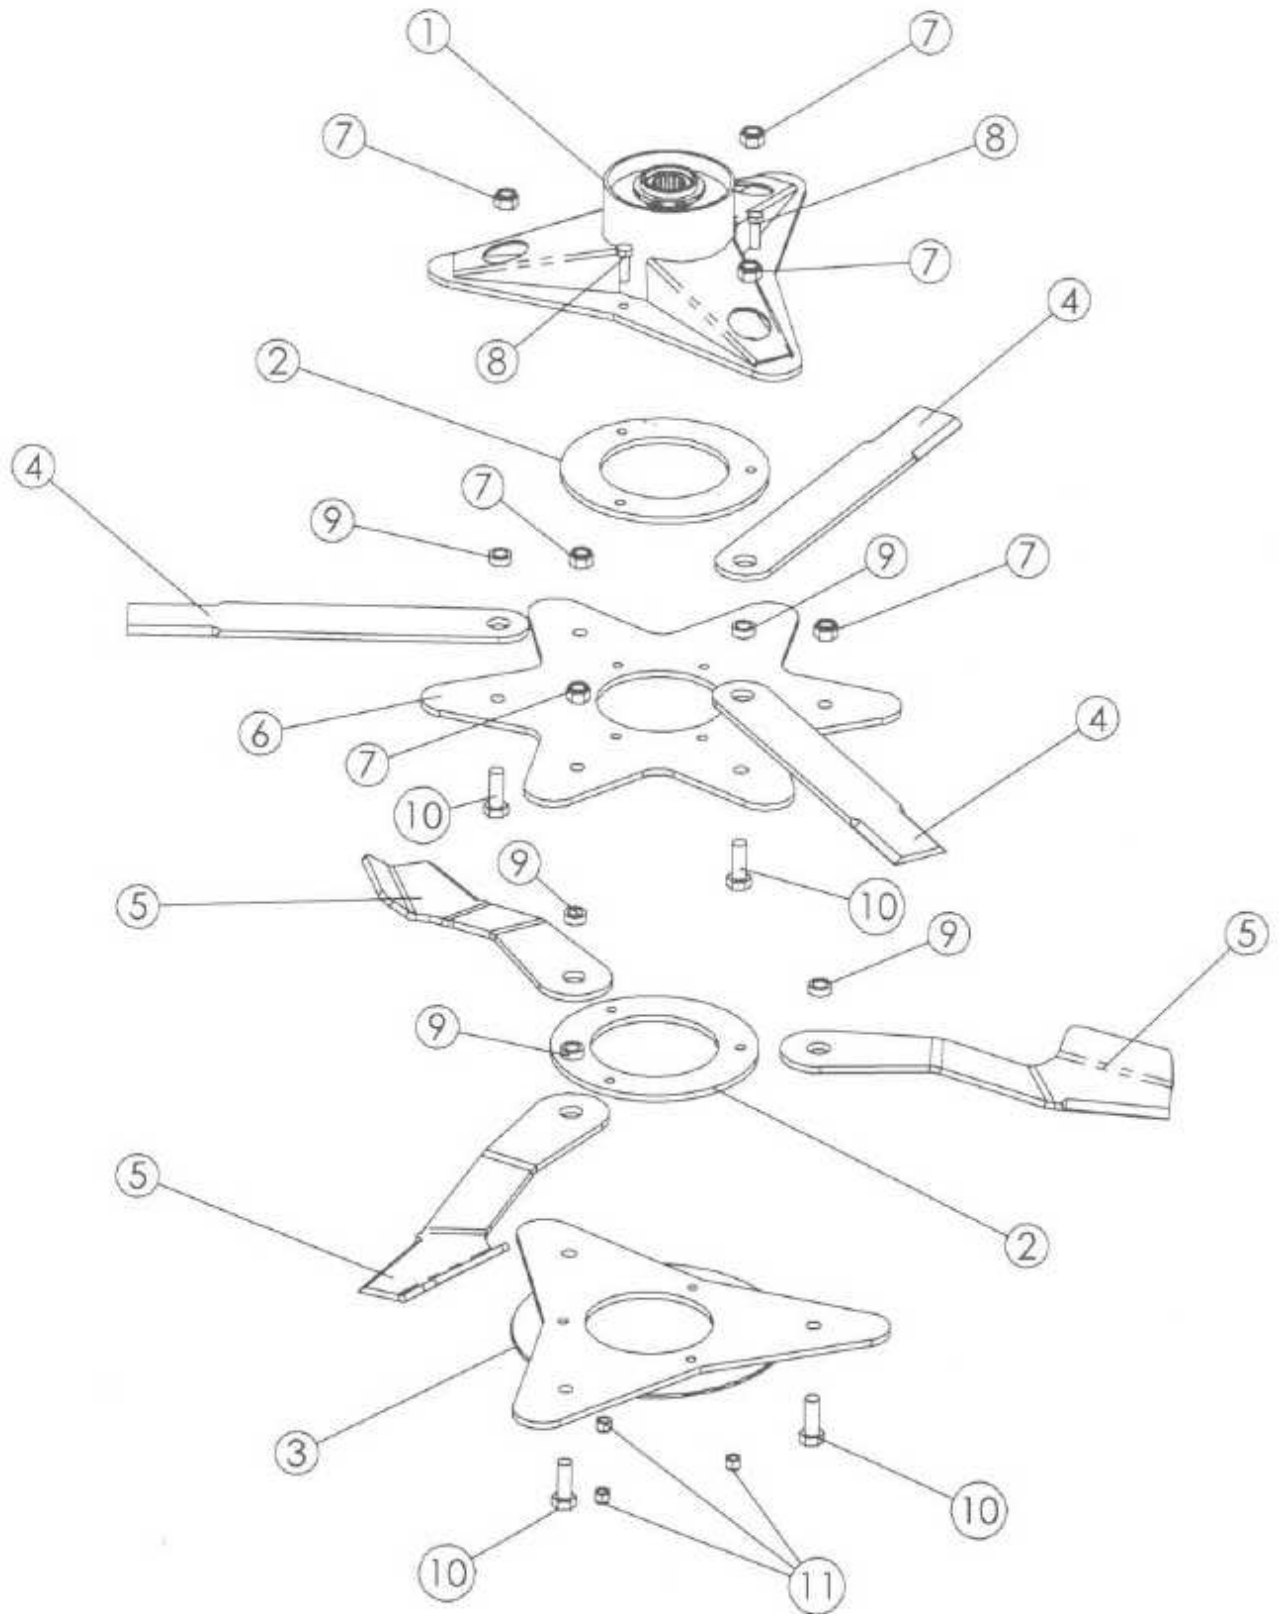

Spearhead STARCUT 910

HD6 BLADE CARRIER ASSEMBLY – CENTRE ROTOR

Spearhead STARCUT 910

HD6 BLADE CARRIER ASSEMBLY – CENTRE ROTOR

REF NO	PART NO.	QTY	DESCRIPTION
1	180023	1	UPPER – BLADE CARRIER
2	180773	2	SPACER PLATE
3	180024	1	LOWER - BLADE CARRIER
4	046001	3	STARCUT BLADE
5	7770700	3	RH HD BLADE
6	180031	1	STARCUT PLATE
7	2770414	3	NUT
8	2770423	3	BOLT
9	7770707	3	BLADE BUSH
10	2770339	3	BOLT
11	2770447	3	NUT