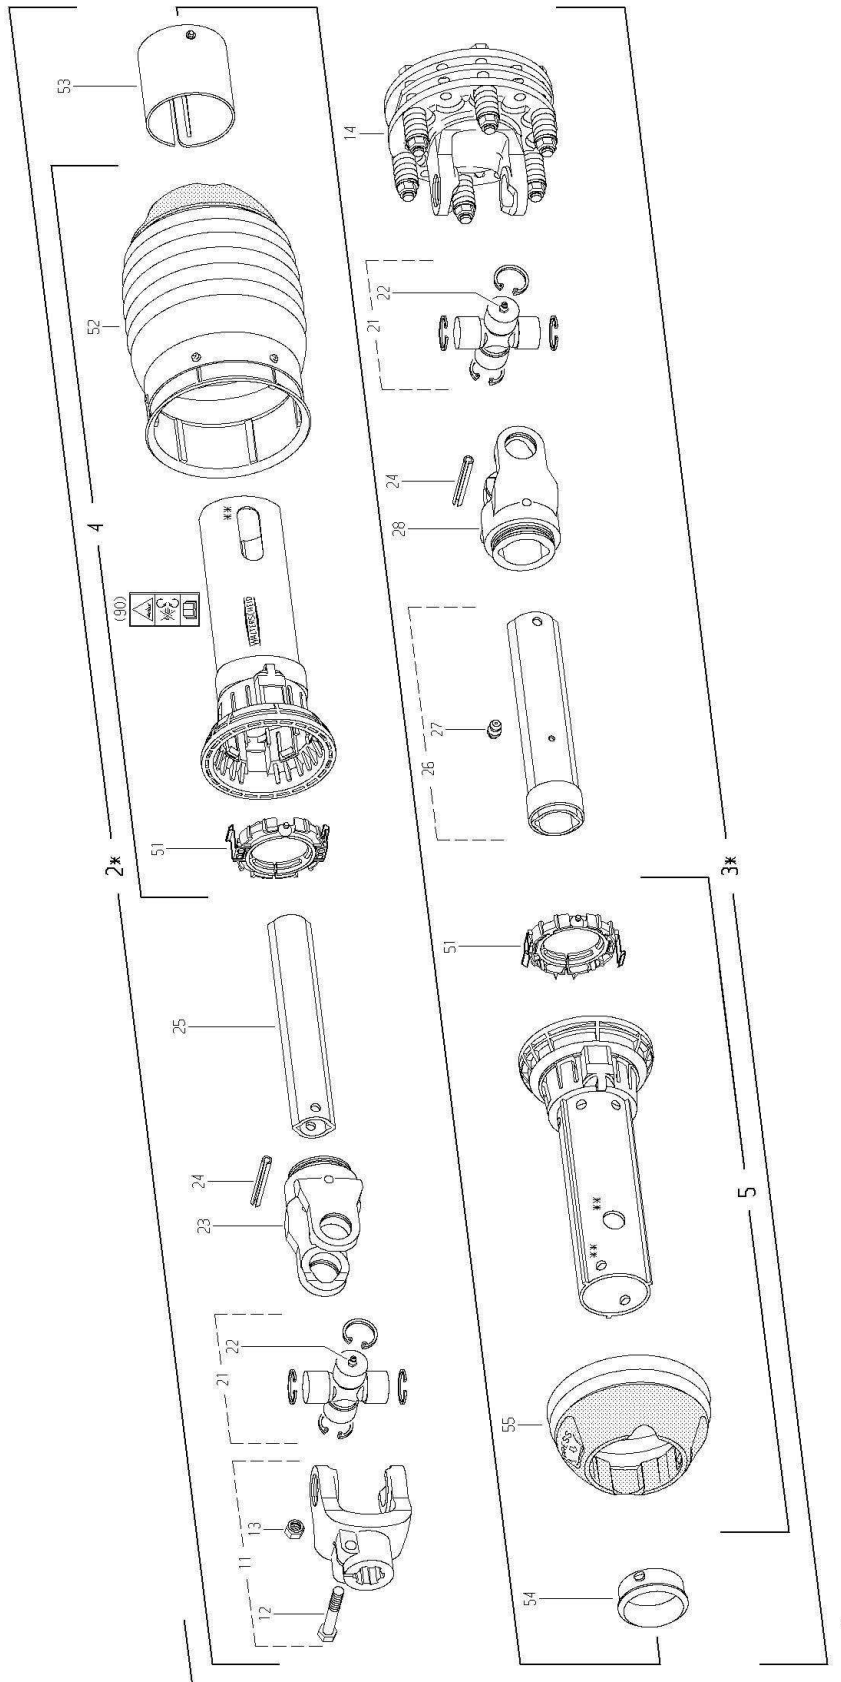

Spearhead STARCUT 910

INNER WING SHAFT - (WALTERSCHEID)

Spearhead STARCUT 910

INNER WING SHAFT - (WALTERSCHEID)

REF. NO	PART NO.	DESCRIPTION
1	5770482	ASSEMBLY
	5770482.01	FULL GUARD
2	N/A	
3	N/A	
4	5770482.02	HALF GUARD
5	5770442.03	HALF GUARD
11	5770455.03	YOKE
12	N/A	BOLT
13	N/A	NUT
14	5770442.05	CLUTCH ASSEMBLY
21	5770442.06	CROSS JOURNAL
22	N/A	GREASE NIPPLE
23	5770442.07	INNER YOKE
24	N/A	TENSION PIN
25	5770442.08	INNER TUBE
26	5770442.09	OUTER TUBE
27	N/A	GREASE NIPPLE
28	5770444.10	INNER YOKE
51	5770440.15	BEARING RING
52	N/A	GUARD
53	N/A	SCREW
54	5770442.11	COVER
55	N/A	BEARING RING
56	N/A	GUARD
57	N/A	CHAIN
1	5770442.12	FLANGE YOKE
2	5770445.08	HUB
3	5770441.03	FRICTION LINNING
4	5770445.03	PLATE
5	5770445.04	PLATE
6	5770441.04	THRUST PLATE
7	5770441.05	BOLT
8	5770441.06	NUT
9	5770445.05	BOLT
10	5770441.08	SPRING
11	5770441.09	WASHER
12	5770441.10.	NUT

Spearhead STARCUT 910

OUTER WING SHAFT - (WALTERSCHEID)

Spearhead STARCUT 910

OUTER WING SHAFT - (WALTERSCHEID)

Ref. No	Part No.	Description
1	5770485	WING SHAFT ASSEMBLY
	5770485.01	FULL GUARD
2	N/A	INNER ½ PTO
3	N/A	OUTER ½ PTO
4	5770456.03	OUTER GUARD ½
5	5770456.04	INNER GUARD ½
11	5770455.03	YOKE (6 SPLINE)
12	N/A	BOLT M12x75
13	N/A	NUT M12
14	5770457.01	CLUTCH ASSY
21	5770441.12	UJ
22	N/A	GREASE NIPPLE
23	5770443.02	YOKE
24	N/A	TENSION PIN 10 X 80
25	5770460.03	INNER TUBE
26	5770460.04	OUTER TUBE
27	N/A	GREASE NIPPLE
28	5770443.09	YOKE
51	5770459.09	BEARING RING
52	5770456.06	GUARD
53	5770440.13	GUARD
54	5770460.05	GUARD
55	5770456.07	CONE GUARD