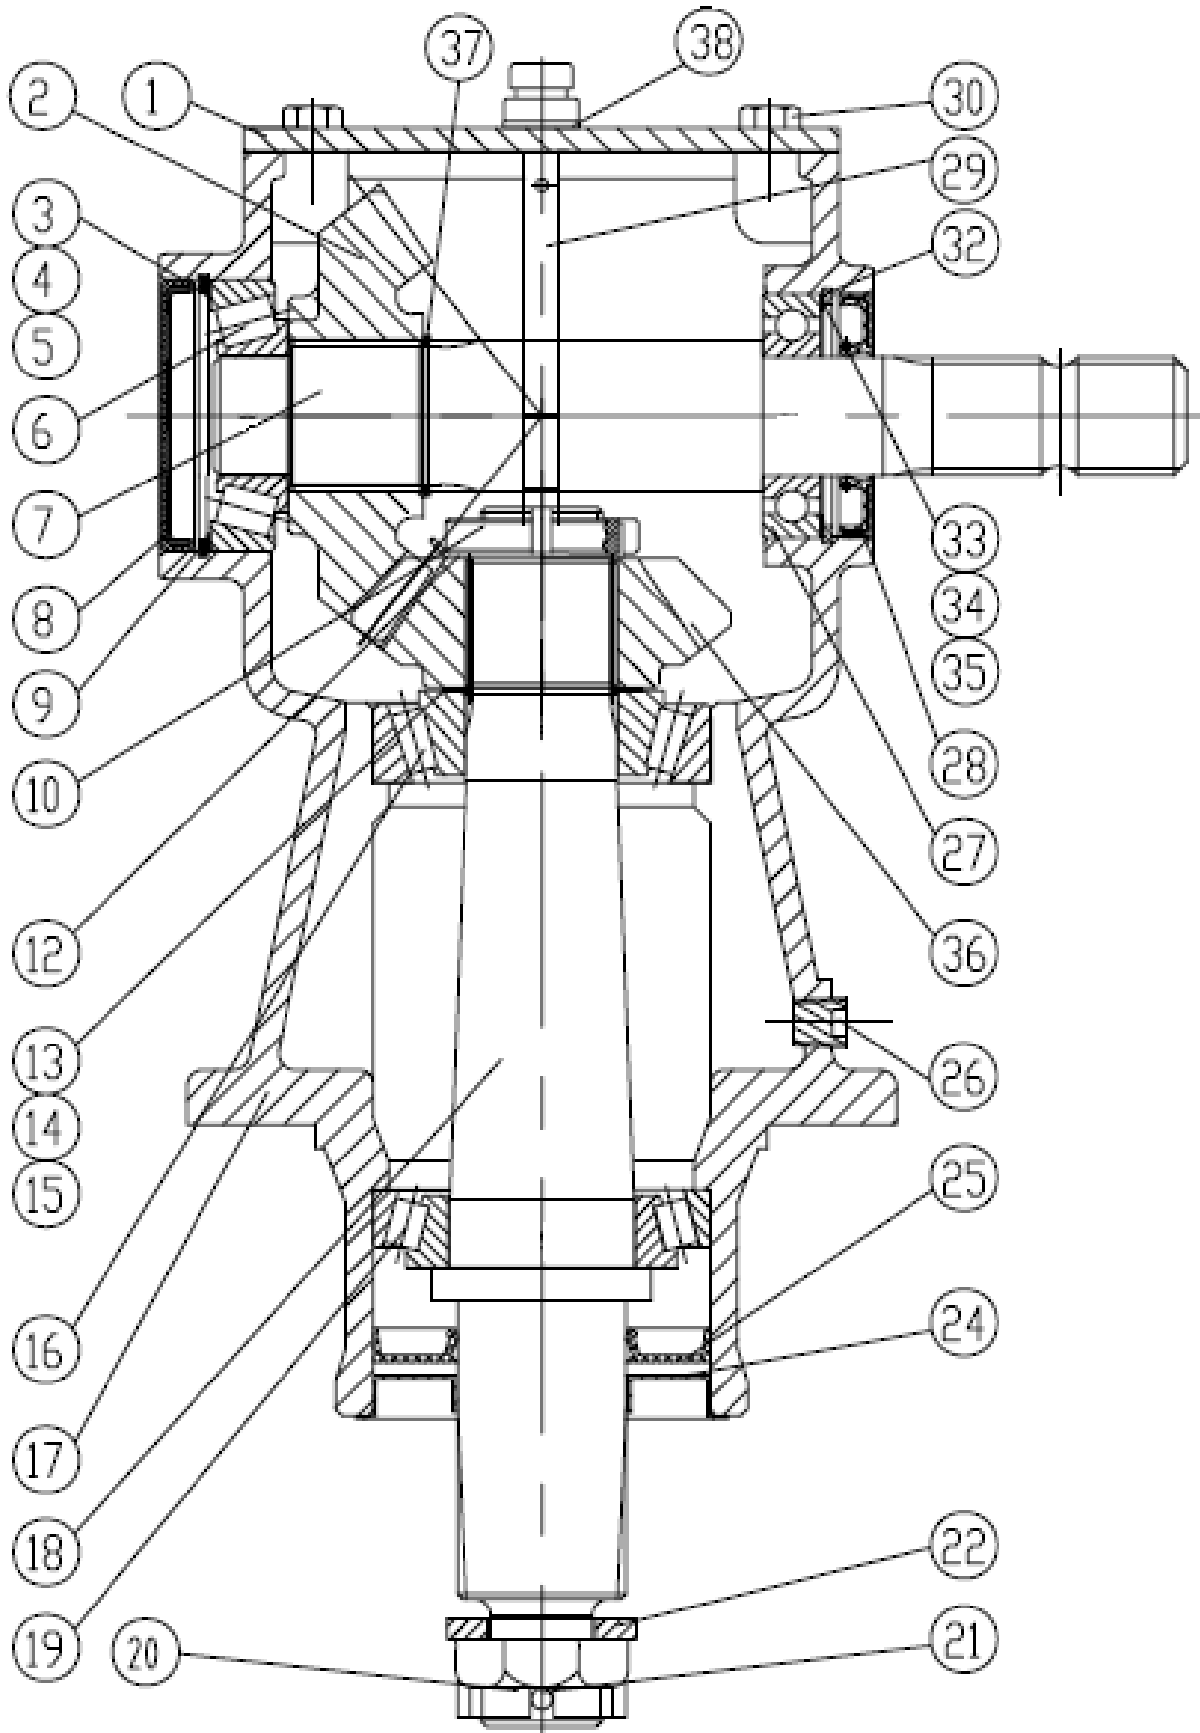

Spearhead STARCUT 910

RH OUTER WING GEARBOX - (WALTERSCHEID)

Spearhead STARCUT 910

RH OUTER WING GEARBOX - (WALTERSCHEID)

REF. NO	PART NO.RHW	DESCRIPTION
	5770414	ASSEMBLY
1	N/A	COVER
2	5770420.03	GEAR SET
3	N/A	SHIM
4	N/A	SHIM
5	N/A	SHIM
6	4771601	BEARING
7	5770420.04	INPUT SHAFT
8	4771502	SEAL
9	N/A	CIRCLIP
10	N/A	NUT
12	N/A	WASHER
13	N/A	SHIM
14	N/A	SHIM
15	N/A	SHIM
16	4771603	BEARING
17	N/A	HOUSING
18	5770420.05	OUTPUT SHAFT
19	4771602	BEARING
20	N/A	NUT
21	N/A	PIN
22	N/A	WASHER
24	5770420.01	SHIELD
25	5770420.02	SEAL
26	N/A	PLUG
27	4771600	BEARING
28	4771501	SEAL
29	5770420.06	DIPSTICK
30	N/A	BOLT
32	N/A	CIRCLIP
33	N/A	SHIM
34	N/A	SHIM
35	N/A	SHIM
36	5770420.07	GEAR SET
37	N/A	CIRCLIP
38	N/A	WASHER