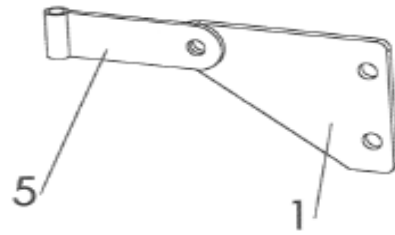

Spearhead Multicut 620

Transport Strap

Spearhead Multicut 620

Transport Strap

REF. NO	PART NO.	DESCRIPTION
1	1770696	PIVOT PLATE
2	1770697	LOCK PLATE
3	1770698	LOCK PLATE
4	6310234	STRAP
5	1777880	RATCHET PIVOT