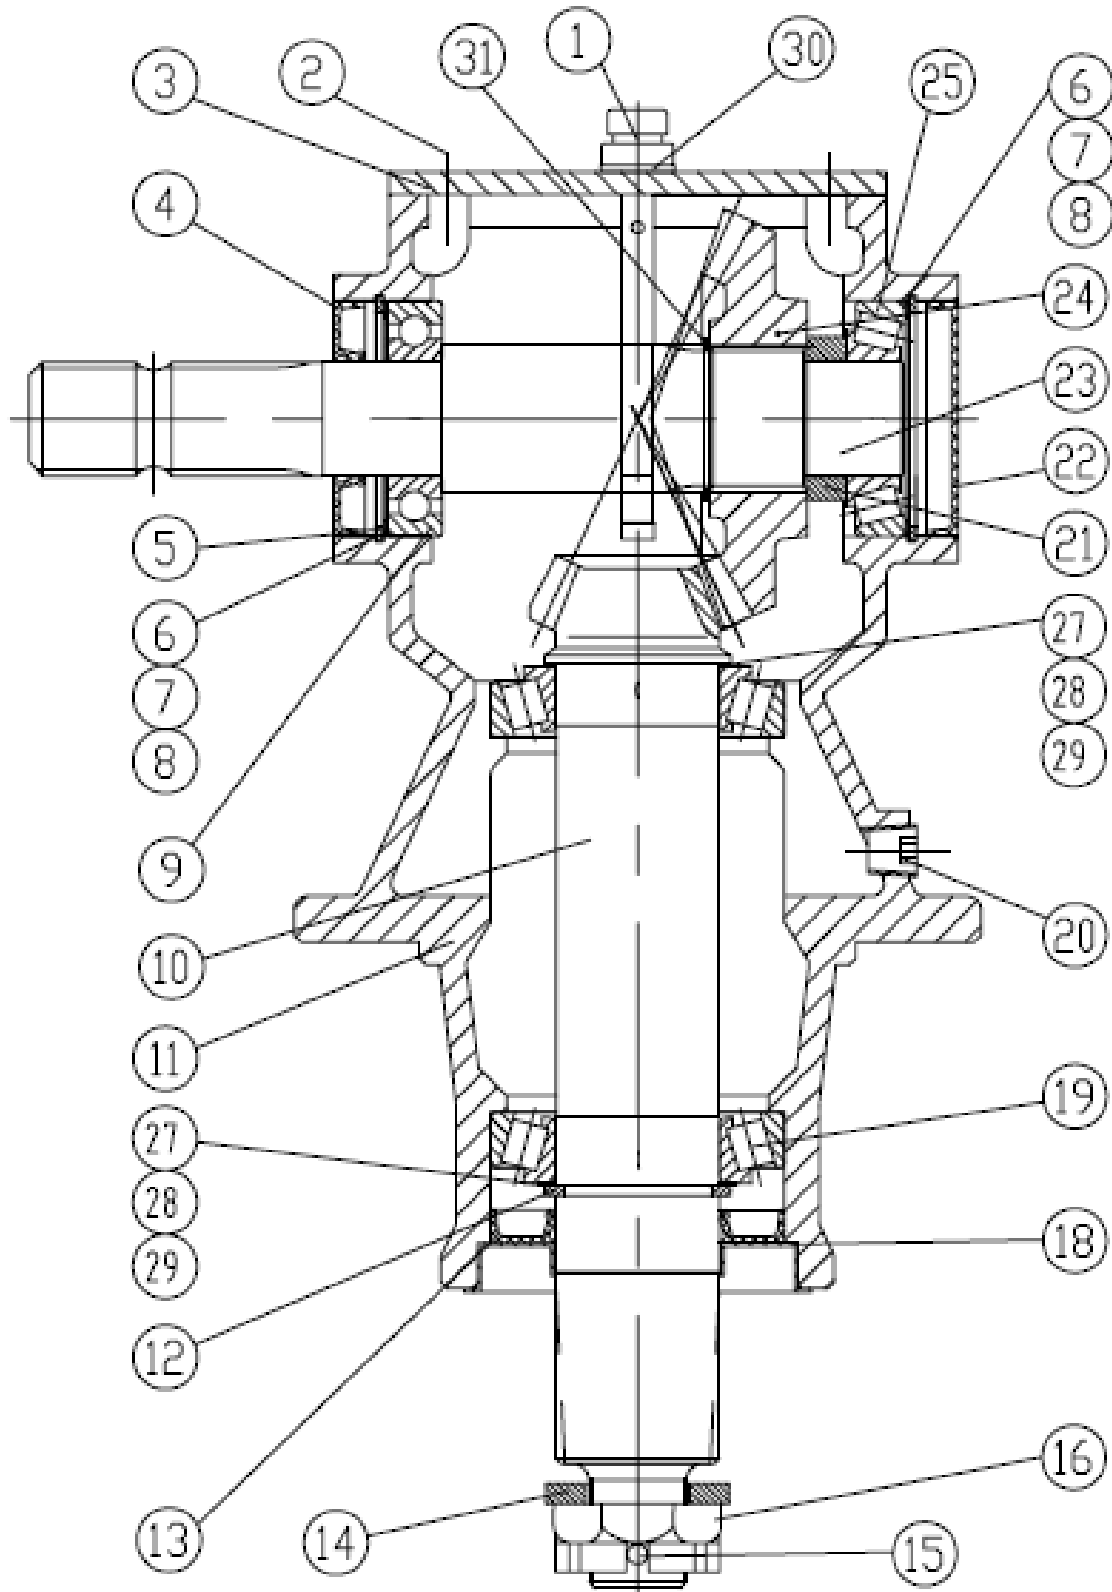

Spearhead Multicut 620

RH Outer Rotor Gearbox – WALTERSCHEID

Spearhead Multicut 620

RH Outer Wing Rotor Gearbox – WALTERSCHEID

REF. NO	PART NO.	DESCRIPTION
	5770423	RH GEARBOX ASSEMBLY
1	5770423.01	DIPSTICK
2		BOLT
3		COVER
4	4771501	SEAL
5		CIRCLIP
6		SHIM 0.1MM
7		SHIM 0.3MM
8		SHIM 0.5MM
9	4771600	BEARING
10	5770423.02	SHAFT Z13
11	N/A	HOUSING
12		CIRCLIP
13	5770423.01	SEAL
14		WASHER
15		PIN
16		NUT
18	5770420.01	SHEILD
19	00769938	BEARING
20		PLUG
21		SPACER
22	4771503	CAP
23	5770423.03	SHAFT Z6
24	5770423.04	GEAR Z28
25	4770658	BEARING
26		IDENTIFICATION
27		SHIM 0.1MM
28		SHIM0.3MM
29		SHIM 0.5MM
30		WASHER
31		CIRCLIP