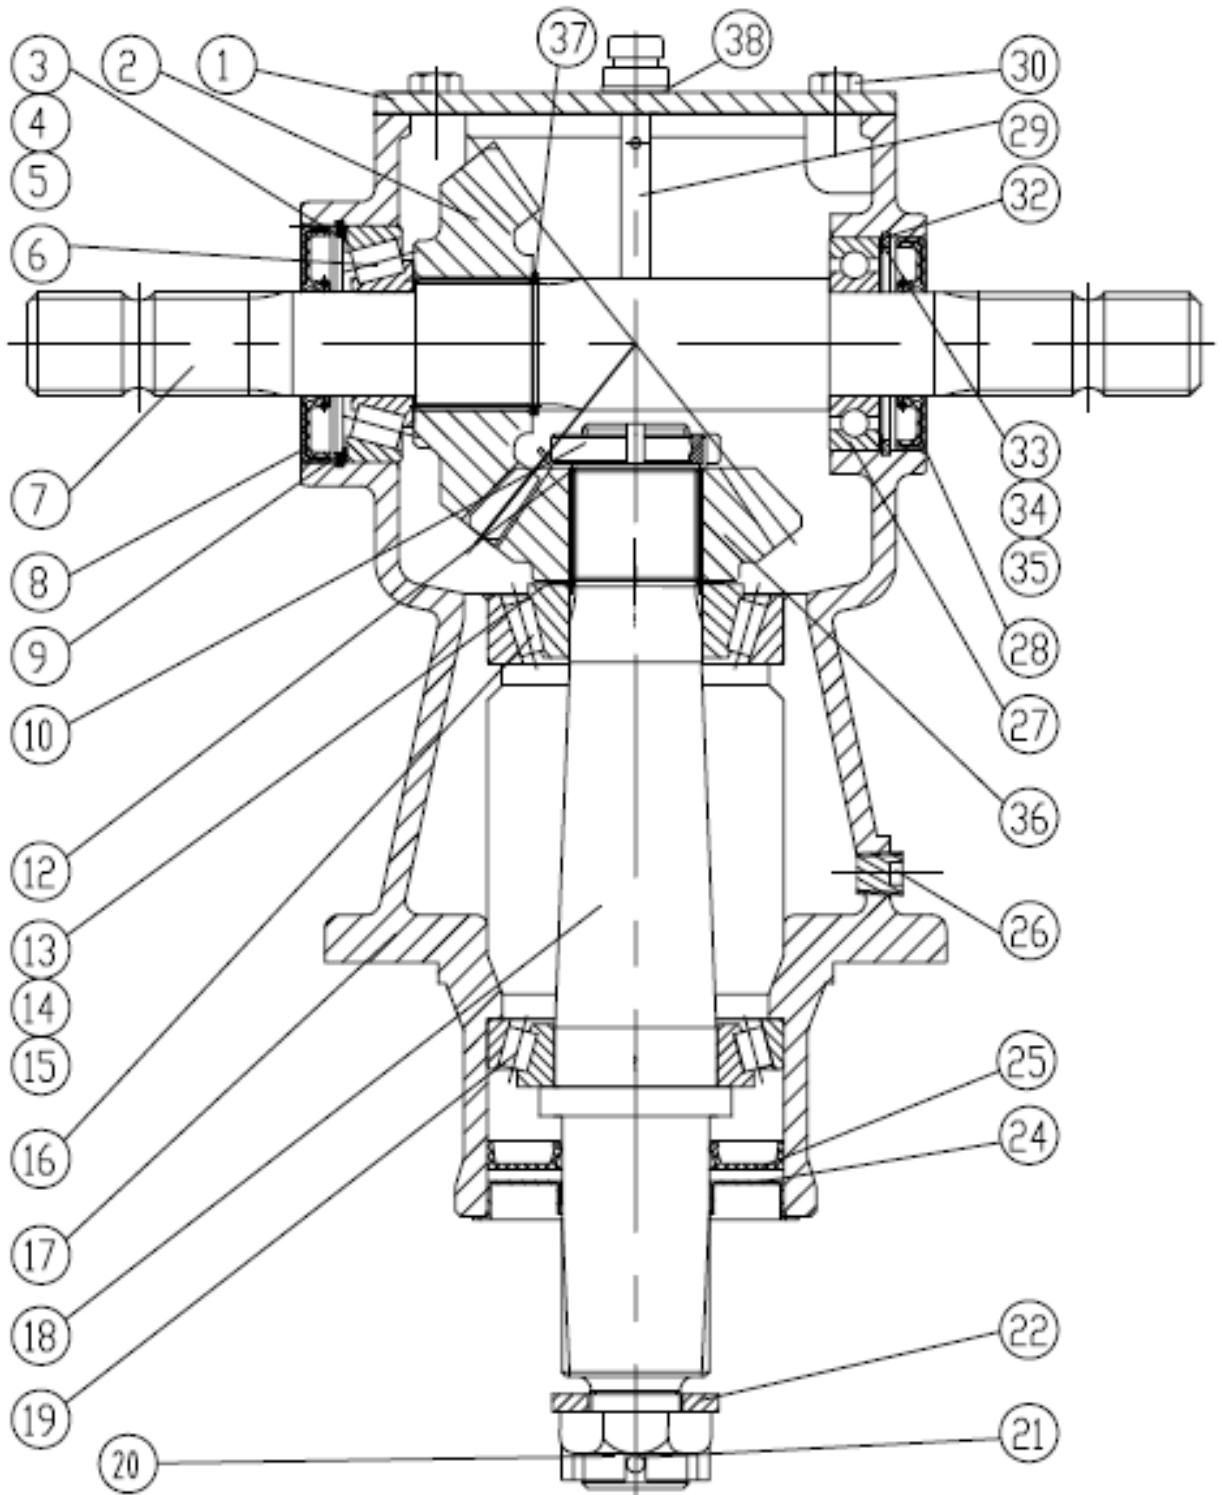

Spearhead Multicut 620

Inner Wing Gearbox – WALTERSCHEID

Spearhead Multicut 620

Inner Wing Gearbox – WALTERSCHEID

REF. NO	PART NO.	DESCRIPTION
	5770420	WING ROTOR GEARBOX
1		COVER
2	5770420.03	GEAR Z20
3		SHIM 0.1MM
4		SHIM 0.3MM
5		SHIM 0.5MM
6	4771601	BEARING
7	5770420.04	SHAFT Z6
8	4771124	SEAL
9		CIRCLIP
10		NUT
11		N/A
12		WASHER
13		SHIM 0.1MM
14		SHIM 0.3MM
15		SHIM 0.5MM
16	4771603	BEARING
17	N/A	HOUSING
18	5770420.05	SHAFT
19	4771602	BEARING
20		NUT
21		PIN
22		WASHER
23		N/A
24	5770420.01	SHEILD
25	5770420.02	SEAL
26		PLUG
27	4771600	BEARING
28	4771501	SEAL
29	5770420.06	DIPSTICK
30		BOLT
31		IDENTIFICATION
32		CIRCLIP
33		SHIM 0.1MM
34		SHIM 0.3MM
35		SHIM 0.5MM
36	5770420.07	GEAR Z16
37		CIRCLIP
38		WASHER