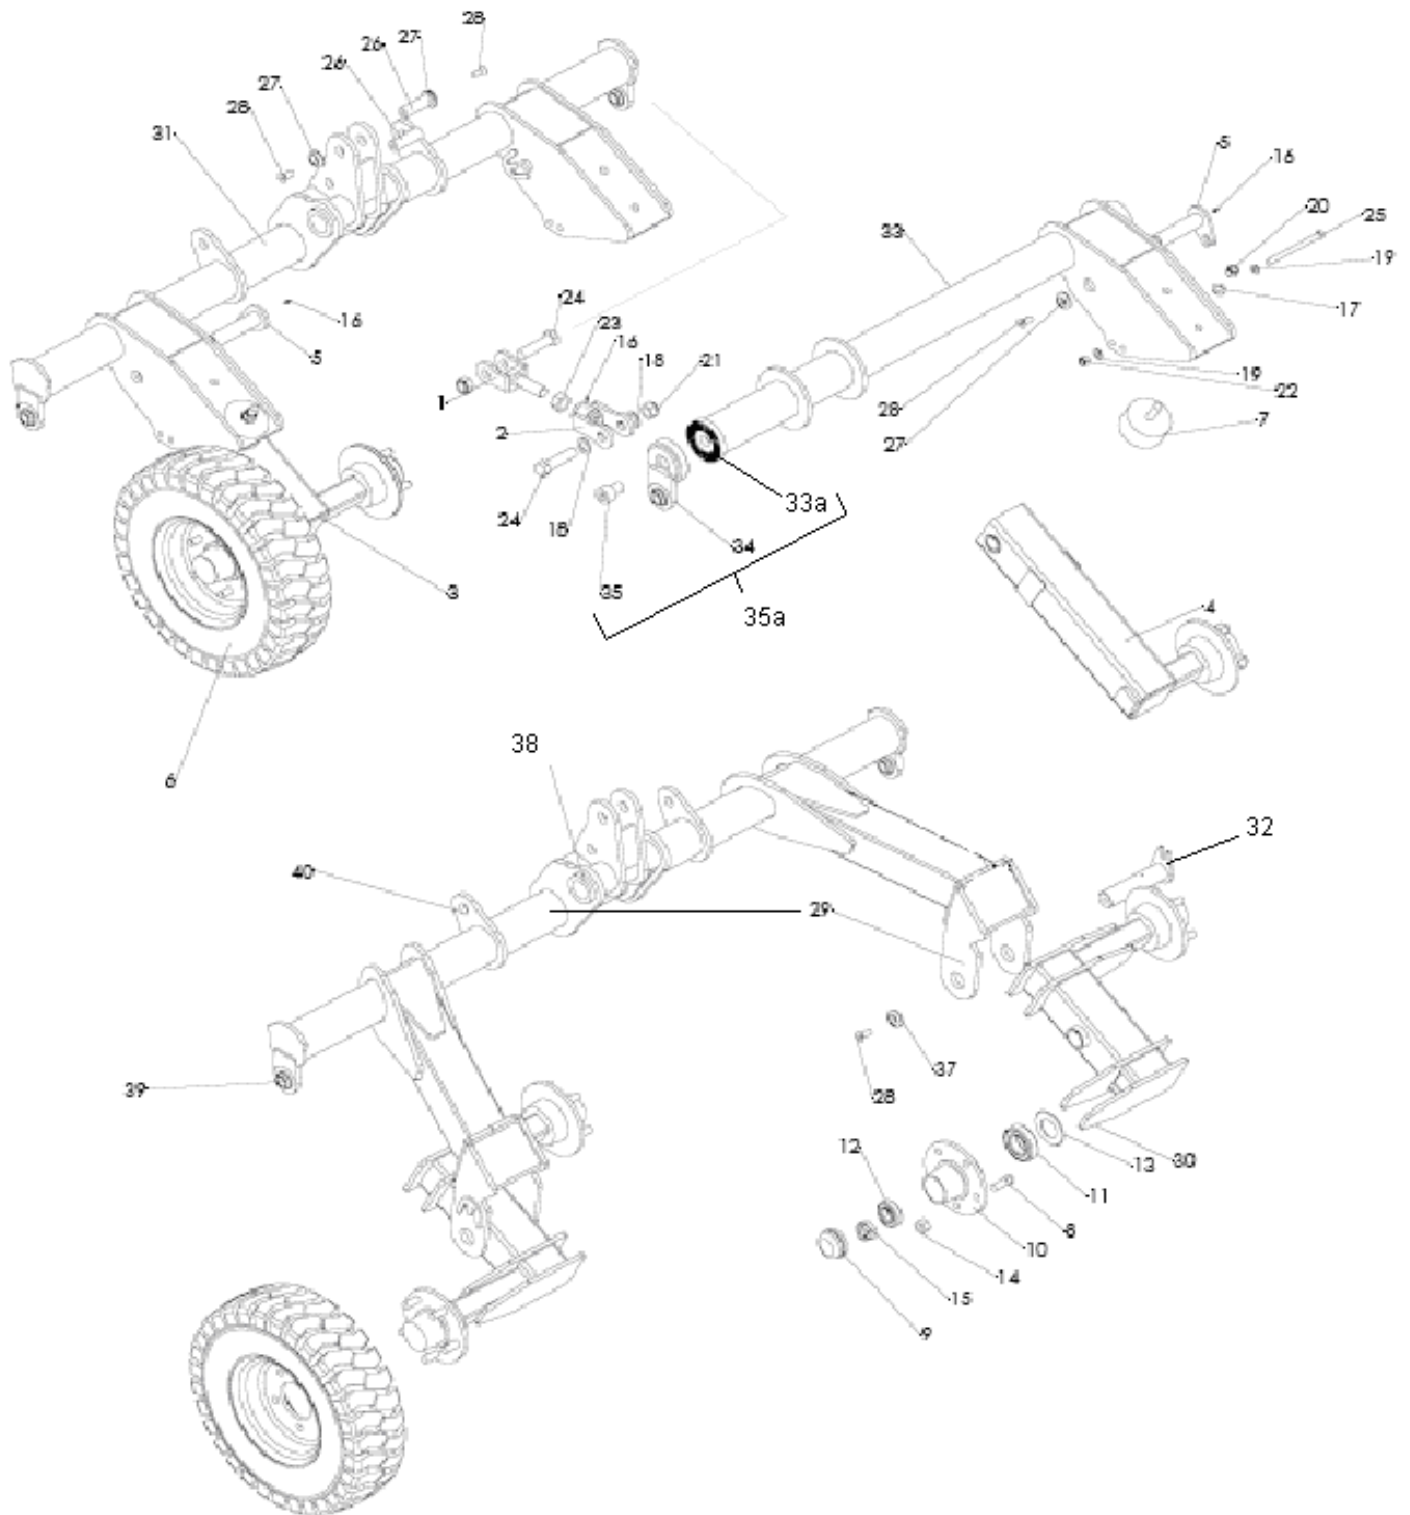

Spearhead Multicut 620

Rear Axles

Spearhead Multicut 620

1	1770672B	INNER AXLE LINK
2	1770673B	OUTER AXLE LINK
3	1770585A	DOUBLE WHEEL ARM
4	1770584A	SINGLE WHEEL ARM
5	1770583	PIN
6	6770674B	WHEEL
6	8579B	WIDE WHEEL
7	8770644	RUBBER CUSHION
8	6770579	STUD
9	6770580	CAP - WHEEL SOLUTIONS
9	6770587.01	CAP - ROC AXLE (SCREW-ON TYPE)
10	N/A	HUB
11	4770660	BEARING
12	4770659	OUTER BEARING - WHEEL SOLUTIONS
12	6770587.02	OUTER BEARING - ROC AXLE
13	4770661	SEAL - WHEEL SOLUTIONS
13	6770587.03	SEAL - ROC AXLE
-	6770587.04	OUTER SEAL - ROC AXLE
14	6770578	NUT
15	6770583	NUT - WHEEL SOLUTIONS
15	6770587.06	NUT - ROC AXLE
16	2770467	GREASE NIPPLE
17	2770454	WASHER
18	2770351	WASHER
19	2770436	WASHER
20	2770447	NUT
21	2770359	NUT
22	2770417	NUT
23	2770587	NUT
24	2770358	BOLT
25	2770405	BOLT
26	1778039	PIN
27	1777209	WASHER
28	2770506	SCREW
29	1770607D	CENTRE WALKING AXLE
30	1770585C	WALKING ARM
-	4600127-A	BUSH X 2 (NOT SHOWN)
-	-	-
31	1770607C	FIXED CENTRE AXLE
32	1770583B	PIN
33	1780105C	LH AXLE
-	1780106C	RH AXLE
34	1770609	END ASSY
35	2770596	SCREW
35A	OPT0023	REPAIR KIT
-	1770637	SERRATED DISC
37	1777208	WASHER
38	8777509	CAP
39	6310227	BALL END
40	OPT0615	AXLE REPAIR KIT