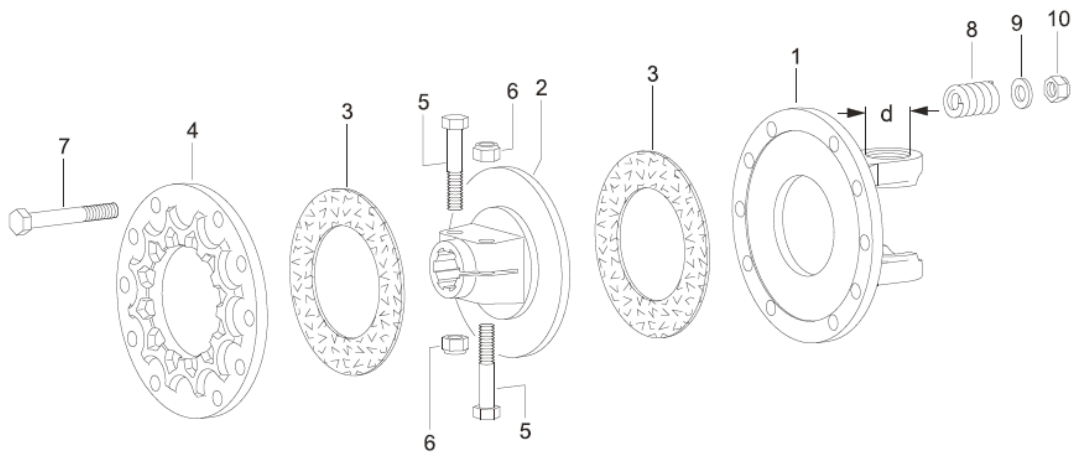

	NOT ILLUSTRATED
5771423	SHIM SET

Spearhead Multicut 620

Inner Wing Shaft – WALTERSCHEID

Spearhead Multicut 620

Inner Wing Shaft – WALTERSCHEID

REF. NO	PART NO.	DESCRIPTION
	5770424	P.T.O SHAFT
1	5770424.01	FULL GUARD
2	N/A	½ SHAFT
3	N/A	½ SHAFT
4	N/A	½ OUTER GUARD
5	N/A	½ INNER GUARD
11	5770417.04	YOKE
12	N/A	BOLT
13	N/A	NUT
14	5770443.05	CLUTCH ASSEMBLY
21	5770445.07	CROSS JOURNAL
22	N/A	GREASE NIPPLE
23	5770417.07	YOKE
24	N/A	TENSION PIN
25	5770424.04	INNER TUBE
26	5770424.05	OUTER TUBE
27	N/A	GREASE FITTING
28	5770444.10.	YOKE
51	5770440.15	GUARD RING
52	N/A	GUARD CONE
53	N/A	SCREW
54	N/A	COVER
55	N/A	GUARD RING
56	N/A	GUARD CONE
57	N/A	CHAIN
1	5770441.01	FLANGE YOKE
2	5770445.02	HUB
3	5770441.03	FRICTION LINING
4	5770445.03	OUTER PLATE
5	5770445.04	INNER PLATE
6	5770441.04	THRUST PLATE
7	5770441.05	BOLT
8	5770441.06	NUT
9	5770445.05	BOLT
10	5770441.08	SPRING
11	5770441.09	WASHER
12	5770441.15	NUT
13	5770441.16	LOCKNUT

Spearhead Multicut 620

Outer Wing Shaft – WALTERSCHEID

Spearhead Multicut 620

Outer Wing Shaft – WALTERSCHEID

REF. NO	PART NO.	DESCRIPTION
	5770425	P.T.O SHAFT
1	5770425.01	FULL GUARD
2	N/A	½ SHAFT
3	N/A	½ SHAFT
4	N/A	½ OUTER GUARD
5	N/A	½ INNER GUARD
11	5770443.04	YOKE
12	N/A	BOLT
13	N/A	NUT
14	5770425.04	CLUTCH ASSEMBLY
21	5770445.07	CROSS JOURNAL
22	N/A	GREASE NIPPLE
23	5770443.06	YOKE
24	N/A	TENSION PIN
25	5770425.05	INNER TUBE
26	5770425.06	OUTER TUBE
27	5770443.09	YOKE
51	5770440.15	GUARD RING
52	N/A	GUARD CONE
53	N/A	SCREW
54	N/A	GUARD CONE
55	N/A	CHAIN
1	5770441.01	FLANGE YOKE
2	5770446.01	HUB Z6 X 1 3/8"
3	5770441.03	FRICTION DISK
4	5770441.04	PLATE
5	5770441.05	BOLT
6	5770441.06	NUT
7	5770441.07	BOLT
8	5770441.08	SPRING
9	5770441.09	WASHER
10	5770441.17	NUT