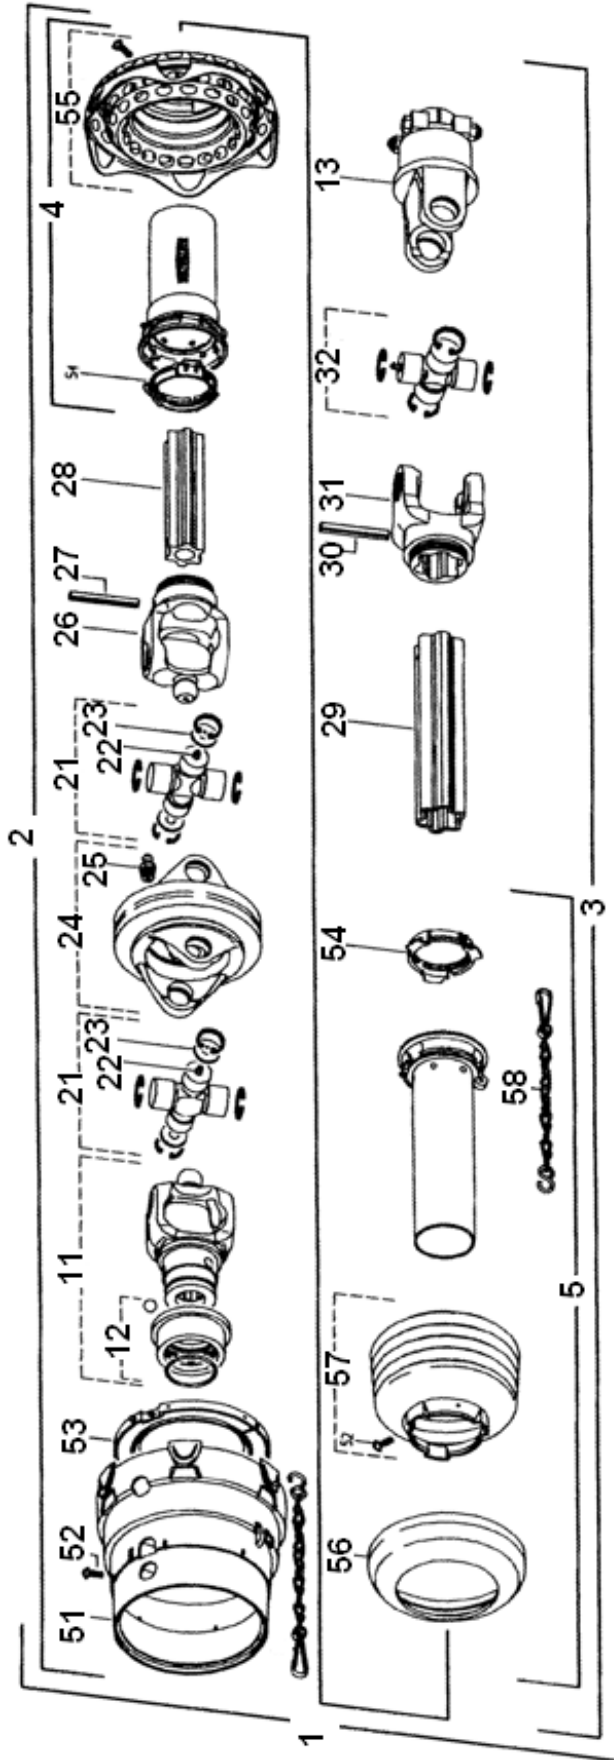

Spearhead Multicut 620

Input PTO 1000 RPM -
WALTERSCHEID

Spearhead Multicut 620

Input PTO 1000 RPM - WALTERSCHEID

REF. NO	PART NO.	DESCRIPTION
1	5770444	PTO ASSEMBLY 6 SPLINE WALTERSCHEID
	5770444.01	FULL GUARD
2	N/A	½ PTO
3	N/A	½ PTO
4	5770444.02	½ GUARD
5	5770444.03	½ GUARD
11	5770444.04	YOKE Z6 X 1 3/8"
11	5770449.01	YOKE Z21 X 1 3/8"
12	N/A	LOCK RING
13	5770444.05	OVERRUN YOKE
21	5770440.07	UJ
22	N/A	GREASE NIPPLE
23	N/A	SHIM
24	5770444.06	CENTRE BODY
25	N/A	GREASE NIPPLE
26	5770444.07	YOKE
27	N/A	TENSION PIN 10X80
28	5770442.08	INNER TUBE
29	5770444.09	OUTER TUBE
30	N/A	TENSION PIN 10X80
31	5770444.10.	YOKE
32	5770442.06	UJ
51	N/A	GUARD
52	N/A	SCREW X 10
53	5770440.14	BEARING RING
54	5770440.15	BEARING RING
55	N/A	GUARD
56	N/A	GUARD
57	N/A	GUARD
58	N/A	CHAIN
59	N/A	CHAIN