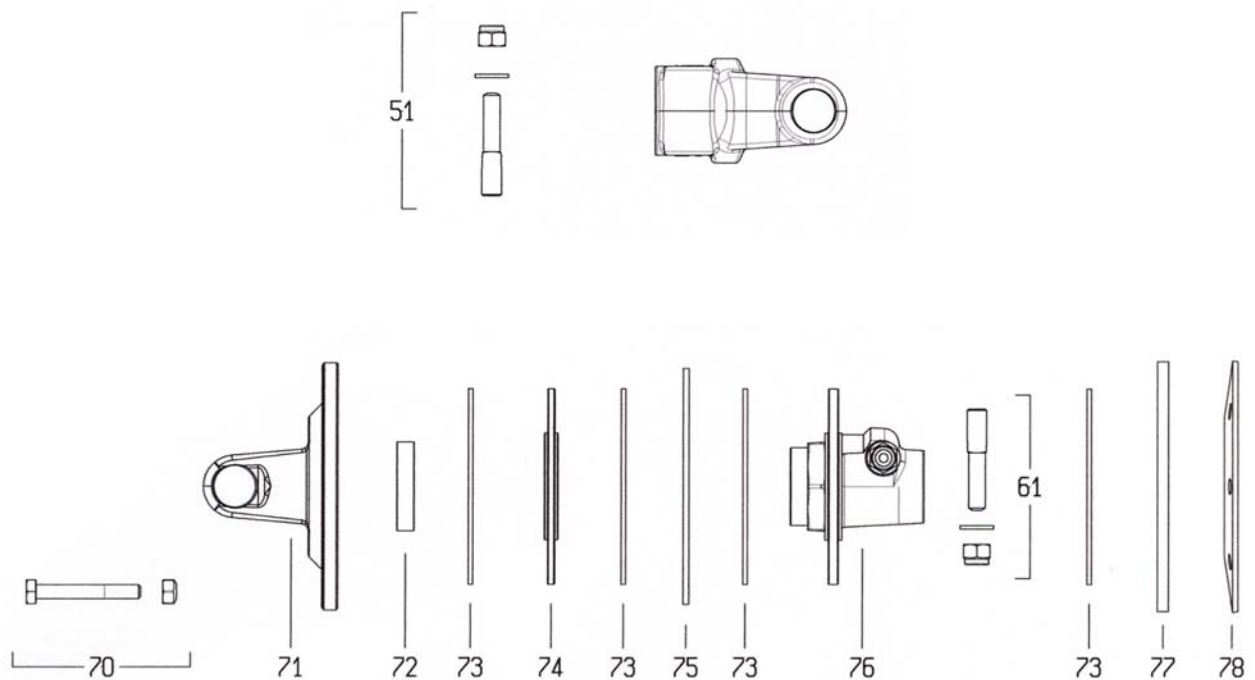

Spearhead Multicut 620

Inner Wing Shaft – BONDOLI

Spearhead Multicut 620

Inner Wing Shaft – BONDOILI

REF. NO	PART NO.	DESCRIPTION
	5770215	P.T.O ASSEMBLY (POST JULY 07)
1	5770215/1	YOKE 20 SPLINE
2	5770140	CROSS JOURNAL
5	5770146	OUTER YOKE
8	5770144	PIN
16	5770144	PIN
17	5770145	INNER YOKE
26	5792146/11	OUTER BEARING
32	5792146/12	INNER BEARING
40	5771020	CHAIN
51	5770215/2	TAPER PIN - 1"3/4 YOKE
61	5770215/3	TAPER PIN - 1"3/8 CLUTCH YOKE
70	5772329B	BOLT AND NUT
71	5771035	FLANGE YOKE
72	5771319	BUSH
73	5772317	FRICTION DISC
74	5771039	DRIVE PLATE
75	5771040	INNER PLATE
76	5771043	HUB WITH TAPER PIN
77	5770135A	INNER PLATE
78	5770136A	BELLEVILLE SPRING
97	5771333	GUARD ASSEMBLY