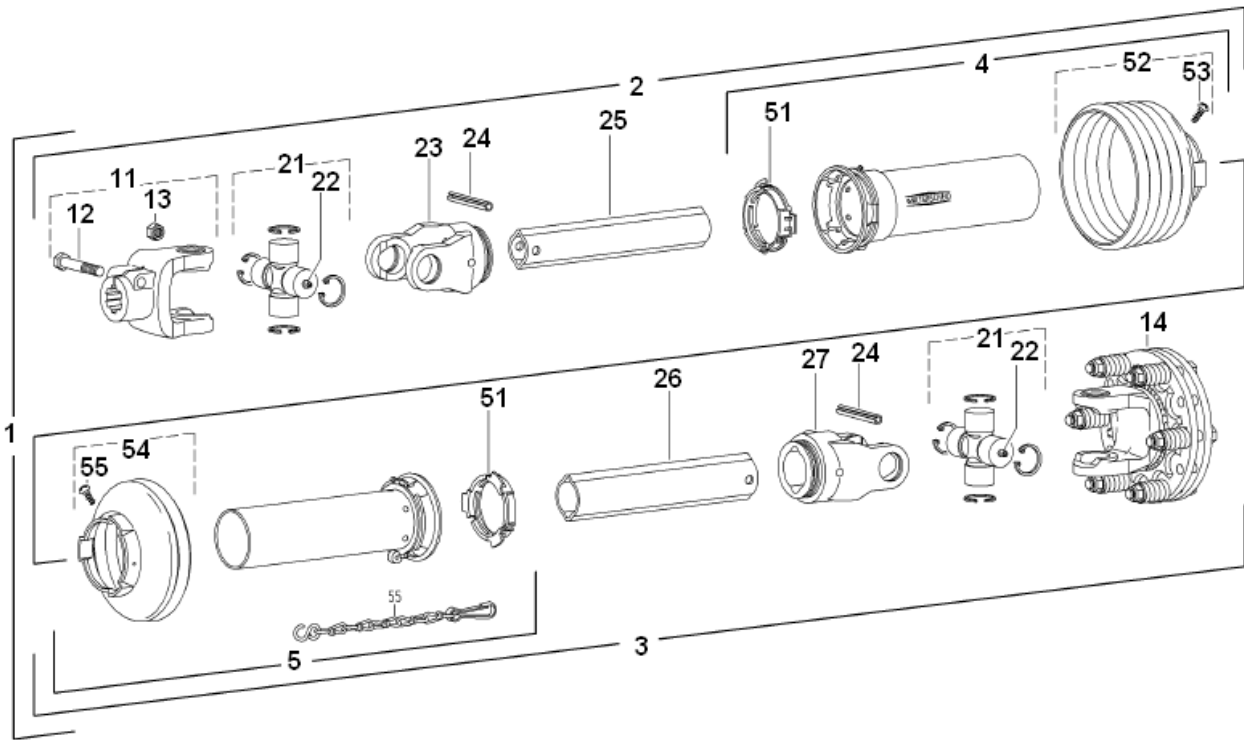

Spearhead Multicut 620

Outer Wing Shaft – WALTERSCHEID

Spearhead Multicut 620

Outer Wing Shaft – WALTERSCHEID

REF. NO	PART NO.	DESCRIPTION
	5770425	P.T.O SHAFT
1	5770425.01	FULL GUARD
2	N/A	½ SHAFT
3	N/A	½ SHAFT
4	N/A	½ OUTER GUARD
5	N/A	½ INNER GUARD
11	5770443.04	YOKE
12	N/A	BOLT
13	N/A	NUT
14	5770425.04	CLUTCH ASSEMBLY
21	5770445.07	CROSS JOURNAL
22	N/A	GREASE NIPPLE
23	5770443.06	YOKE
24	N/A	TENSION PIN
25	5770425.05	INNER TUBE
26	5770425.06	OUTER TUBE
27	5770443.09	YOKE
51	5770440.15	GUARD RING
52	N/A	GUARD CONE
53	N/A	SCREW
54	N/A	GUARD CONE
55	N/A	CHAIN
1	5770441.01	FLANGE YOKE
2	5770446.01	HUB Z6 X 1 3/8"
3	5770441.03	FRICTION DISK
4	5770441.04	PLATE
5	5770441.05	BOLT
6	5770441.06	NUT
7	5770441.07	BOLT
8	5770441.08	SPRING
9	5770441.09	WASHER
10	5770441.17	NUT