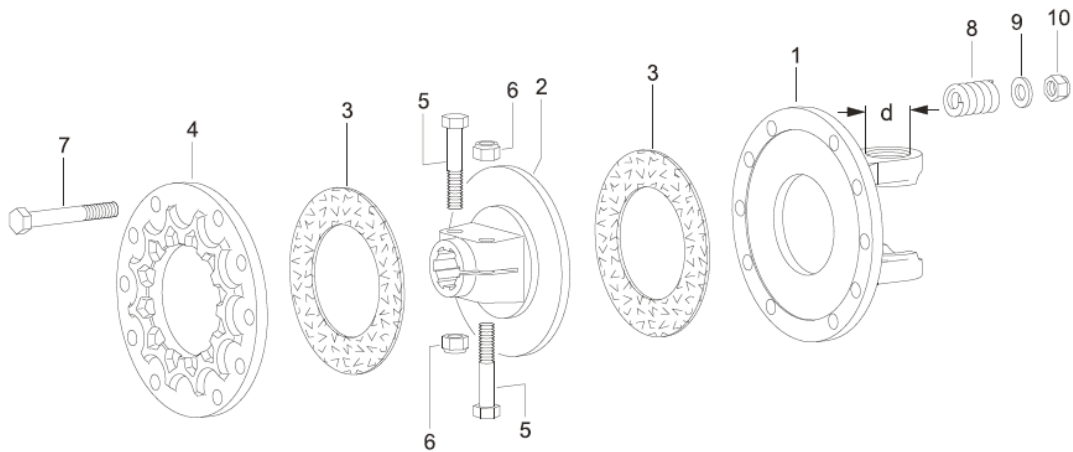

Spearhead Multicut 620

Inner Wing Shaft – BONDOLI

Spearhead Multicut 620

Inner Wing Shaft – BONDOILI

REF. NO	PART NO.	DESCRIPTION
	5770215	P.T.O ASSEMBLY (POST JULY 07)
1	5770215/1	YOKE 20 SPLINE
2	5770140	CROSS JOURNAL
5	5770146	OUTER YOKE
8	5770144	PIN
16	5770144	PIN
17	5770145	INNER YOKE
26	5792146/11	OUTER BEARING
32	5792146/12	INNER BEARING
40	5771020	CHAIN
51	5770215/2	TAPER PIN - 1"3/4 YOKE
61	5770215/3	TAPER PIN - 1"3/8 CLUTCH YOKE
70	5772329B	BOLT AND NUT
71	5771035	FLANGE YOKE
72	5771319	BUSH
73	5772317	FRICTION DISC
74	5771039	DRIVE PLATE
75	5771040	INNER PLATE
76	5771043	HUB WITH TAPER PIN
77	5770135A	INNER PLATE
78	5770136A	BELLEVILLE SPRING
97	5771333	GUARD ASSEMBLY

Spearhead Multicut 620

Centre Coupling – WALTERSCHEID

Spearhead Multicut 620

Centre Coupling – WALTERSCHEID

REF. NO	PART NO.	DESCRIPTION
	5770416	COMPLETE ASSEMBLY
1	5770441.01	FLANGE YOKE
2	5770416.04	HUB Z21 X 1 3/8"
3	5770441.03	FRICTION DISK
4	5770441.04	PLATE
5	5770441.05	BOLT
6	5770441.06	NUT
7	5770441.07	BOLT
8	5770441.08	SPRING
9	5770441.09	WASHER
10	5770441.10	NUT
11	5770416.02	YOKE Z20 X 1 3/4"
12	5770416.03	CLUTCH ASSY
21	5770445.03	UJ
22	N/A	GREASE NIPPLE
23	5770445.04	DOUBLE YOKE