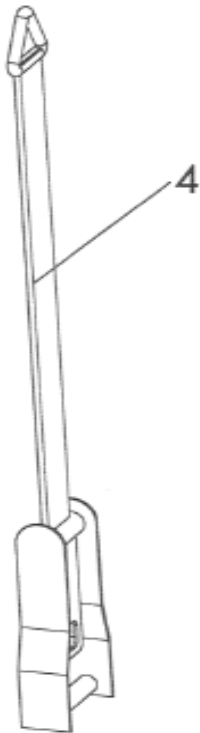

Spearhead Multicut 620

Transport Strap

Spearhead Multicut 620

Transport Strap

REF. NO	PART NO.	DESCRIPTION
1	1770696	PIVOT PLATE
2	1770697	LOCK PLATE
3	1770698	LOCK PLATE
4	6310234	STRAP
5	1777880	RATCHET PIVOT