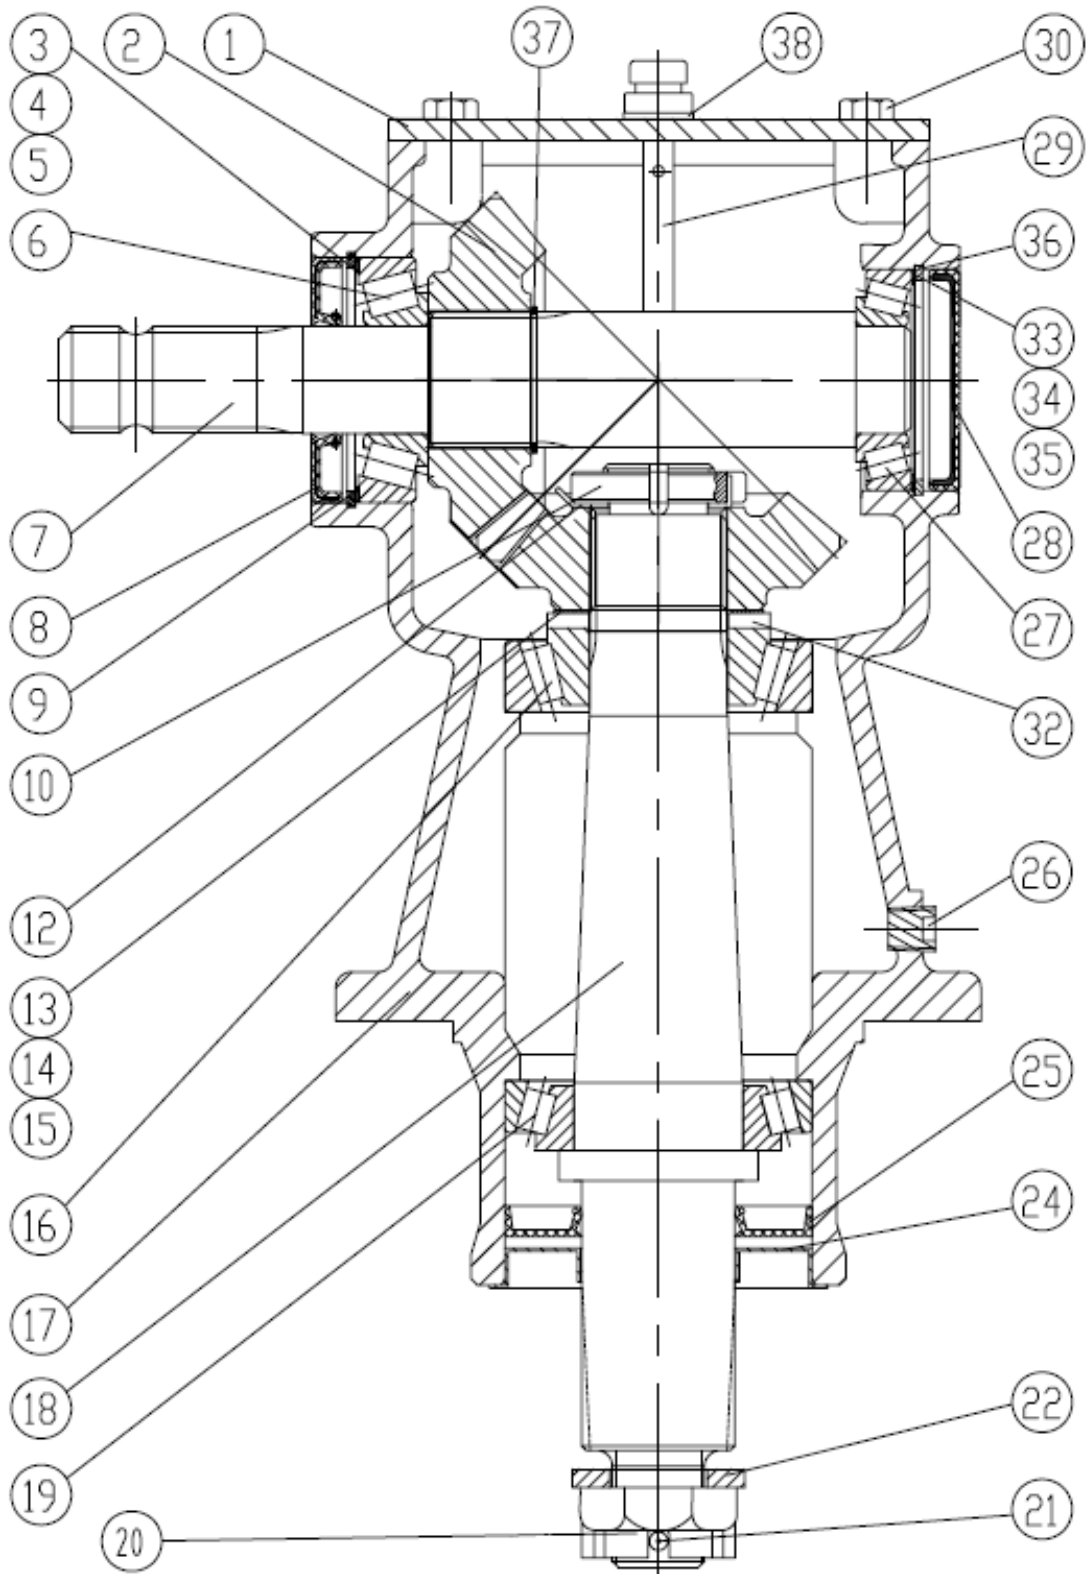

Spearhead Multicut 620

Centre Rotor Gearbox – WALTERSCHEID

Spearhead Multicut 620

Centre Rotor Gearbox – WALTERSCHEID

REF. NO	PART NO.	DESCRIPTION
	5770412	CENTRE GEARBOX ASSEMBLY
1		COVER
2	5770412.01	GEAR Z19
3		SHIM
4		SHIM
5		SHIM
6	4771601	BEARING
7	5770412.02	SHAFT
8	4771124	SEAL
9		CIRCLIP
10		NUT
12		WASHER
13		SHIM
14		SHIM
15		SHIM
16	4771603	BEARING
17		HOUSING
18	5770420.05	SHAFT
19	4771602	BEARING
20		NUT
21		PIN
22		WASHER
24	5770420.01	SHEILD
25	5770420.02	SEAL
26		PLUG
27	4770658	BEARING
28	4771503	CAP
29	5770420.06	DIPSTICK
30		BOLT
31		IDENTIFICATION
32		SHIM
33		SHIM
34		SHIM
35		SHIM
36		CIRCLIP
37		CIRCLIP
38		WASHER