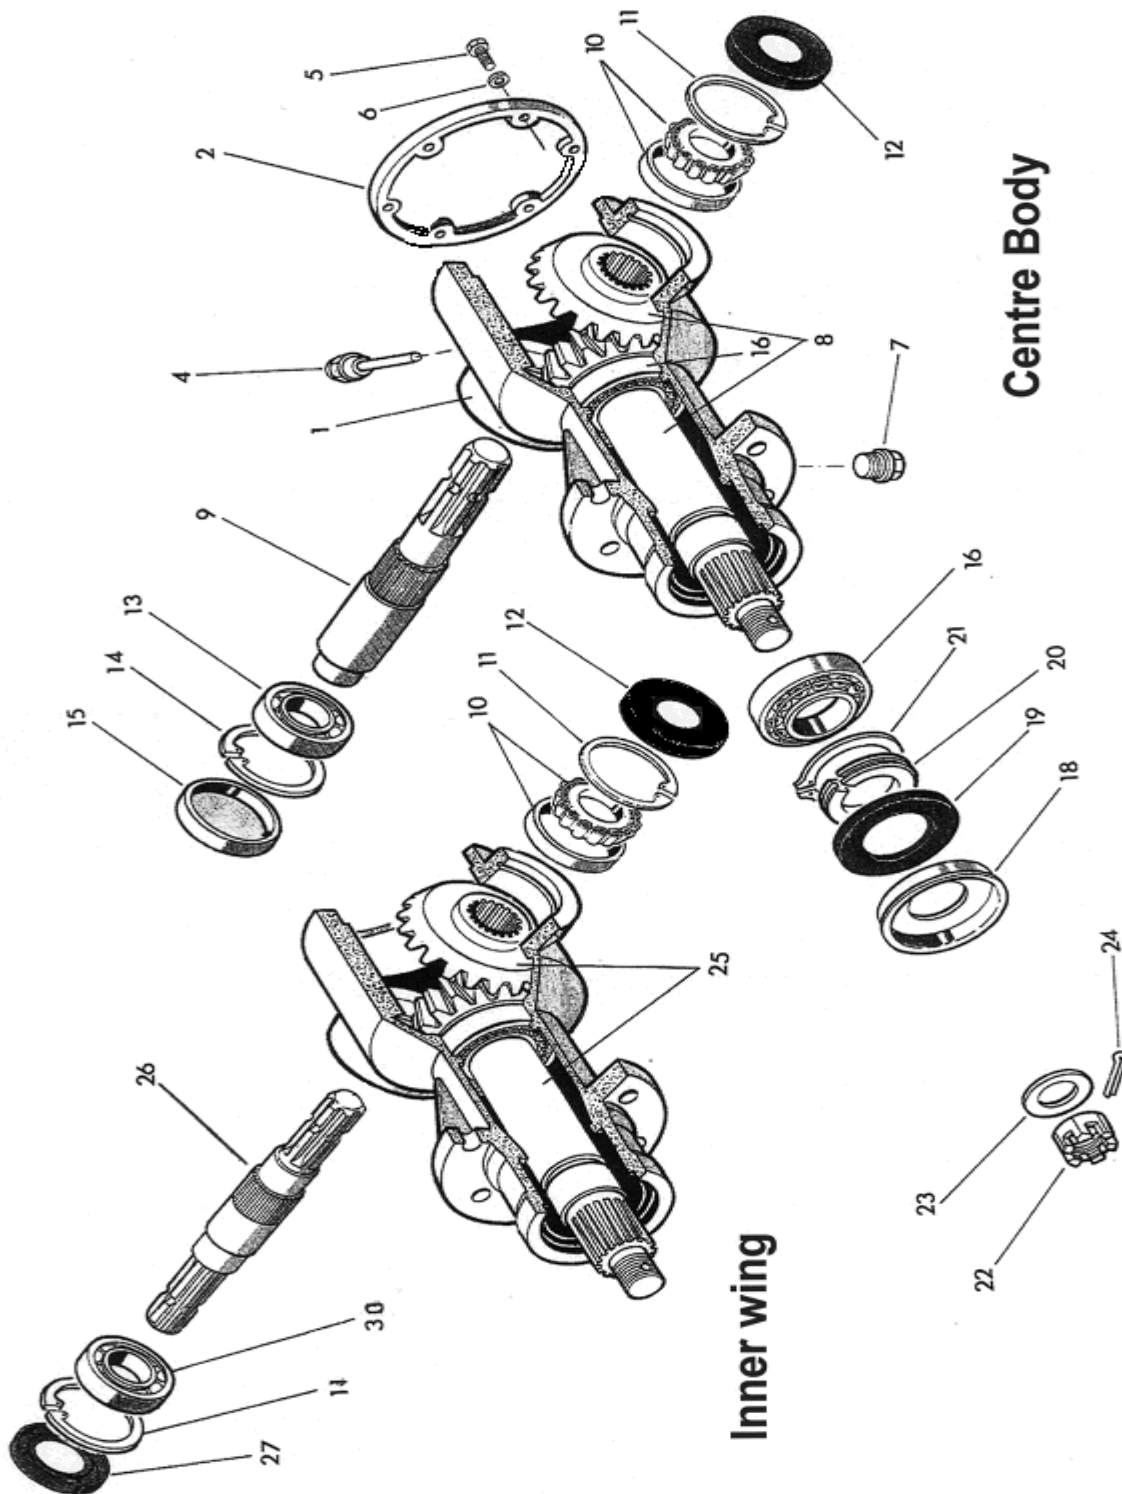

Spearhead Multicut 620

Centre & Inner Wing Rotor Gearbox – BONDOILI

Spearhead Multicut 620

Centre & Inner Wing Rotor Gearbox – BONDOILI

REF. NO	PART NO.	DESCRIPTION
1	5770005	CENTRE ROTOR GEARBOX
	5770205	LH & RH INNER WING ROTOR GEARBOX
2	5771401	LID (WING)
2	5771481	LID (CENTRE)
4	5771416	DIPSTICK (WING)
	5771482	DIPSTICK (CENTRE)
5	5771407	BOLT
6	2771408	WASHER
7	5771415	PLUG
8	5771417	GEAR SET (CENTRE)
9	5771403C	SHAFT (CENTRE)
10	4771601	BEARING (WING)
11	2771129	CIRCLIP
12	4771124	OIL SEAL (CENTRE)
13	4770658	BEARING
14	2771108	CIRCLIP
15	4771503	CAP (CENTRE)
16	4771602	BEARING
	4771603	BEARING (CENTRE-TOP)
18	5771406	SHIELD
19	4771500	OIL SEAL
20	5771422	COLLET (CENTRE)
21	2771600	CIRCLIP
22	5771409	NUT (WING)
	5771411	NUT (CENTRE)
23	5771410	WASHER (WING)
	5771412	WASHER (CENTRE)
24	2770477	PIN
25	5771420	GEAR SET (WING ONLY)
26	5770208	SHAFT (WING ONLY)
27	4771501	OIL SEAL (WING ONLY)
28	471124	SEAL (WING ONLY)
29	5771423	SHIM SET (NOT ILLUSTRATED)
30	4771600	BEARING (WING)
31	5771478	INTERNAL NUT (CENTRE)