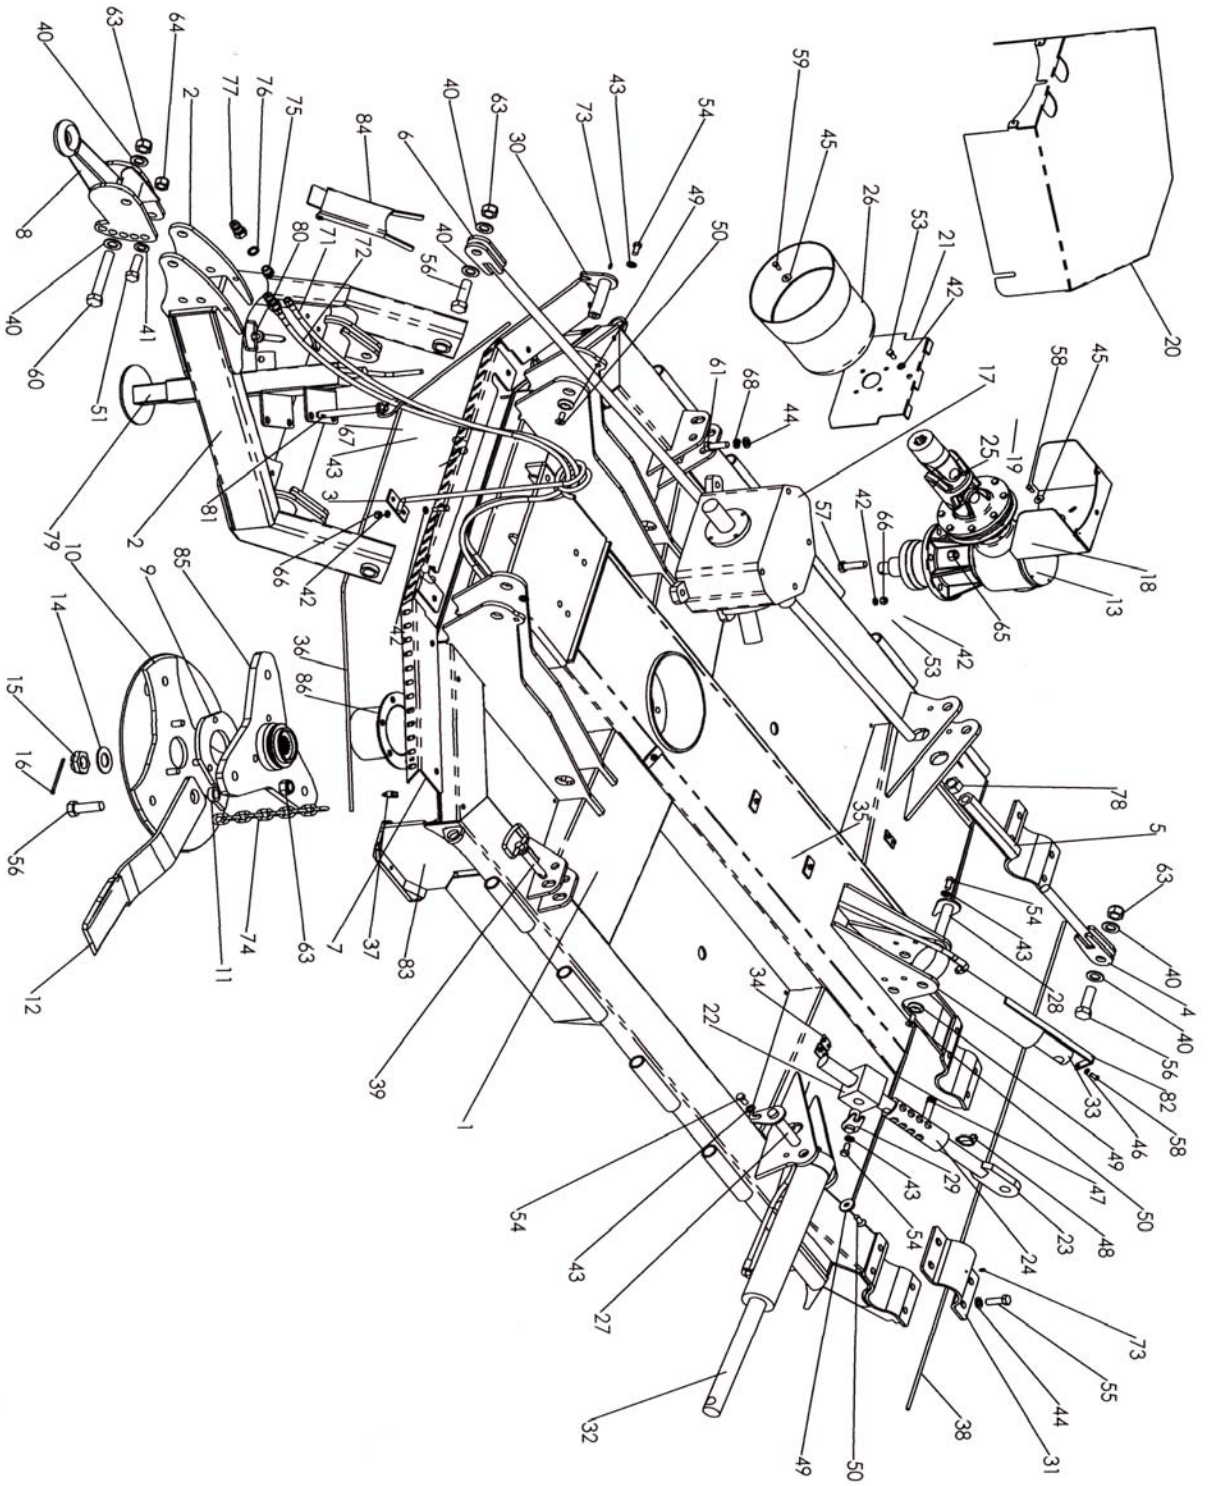

Spearhead Multicut 620

Centre Deck

Spearhead Multicut 620

Centre Deck

REF. NO	PART NO.	DESCRIPTION
31	1770608A	AXLE U BRACKET
32	3580635	WING RAM
	3570663W	SEAL KIT
33	3570636	HEIGHT RAM
	3570636W	SEAL KIT
	3570658	BREATHER
34	3870631	SINGLE HOSE CLAMP
35	3870632	DOUBLE HOSE CLAMP
36	6770908	WIRE ROPE 1875MM
37	6770907	ROPE CLAMP
38	6770910	WIRE ROPE 1665MM
39	6310215	PIN
40	2770464	WASHER
41	2770517	WASHER
42	5770434	WASHER
43	2770436	WASHER
44	2770454	WASHER
45	2770244	WASHER
46	2770432	WASHER
47	6310202	PIN
48	6310206	LYNCH PIN
49	1777209	RETAINING WASHER
50	2770506	SCREW
51	2770367	BOLT
52	2770396	SCREW
53	2770418	SCREW
54	2770484	SCREW
55	2770425	BOLT
56	2770413	BOLT
57	2770423	BOLT
58	2770431	SCREW
59	2770401	SCREW
60	2770365	BOLT
61	2770429	BOLT
62	2770420	SCREW
63	2770414	NYLOCK
64	2770409	NYLOCK
65	2770447	NYLOCK
66	2770412	NYLOCK
67	2770417	NYLOCK

Spearhead Multicut 620

Centre Deck

Spearhead Multicut 620

Centre Deck

REF. NO	PART NO.	DESCRIPTION
68	2770456	SPRING WASHER
69	3460100	TEE ADAPTOR
70	3770631.03	HOSE
71	3770631.02	HOSE
72	3770631.01	HOSE
73	2770467	GREASE NIPPLE
74	8770621	6 LINK CHAIN
75	3250154	RESTRICTOR
76	3260072	BONDED SEAL
77	3750153	QR COUPLING
78	2770585	NUT
79	1770702	JACK
	1770701	EURO JACK
80	6310220	PIN
81	6310176	PIN
82	1777963	HEIGHT GAUGE
83	1770686	CENTRE FOOT
84	1770689	PTO SUPPORT
	2770584	BOLT
85	180363	UPPER BLADE CARRIER
86	1770620	SHEILD