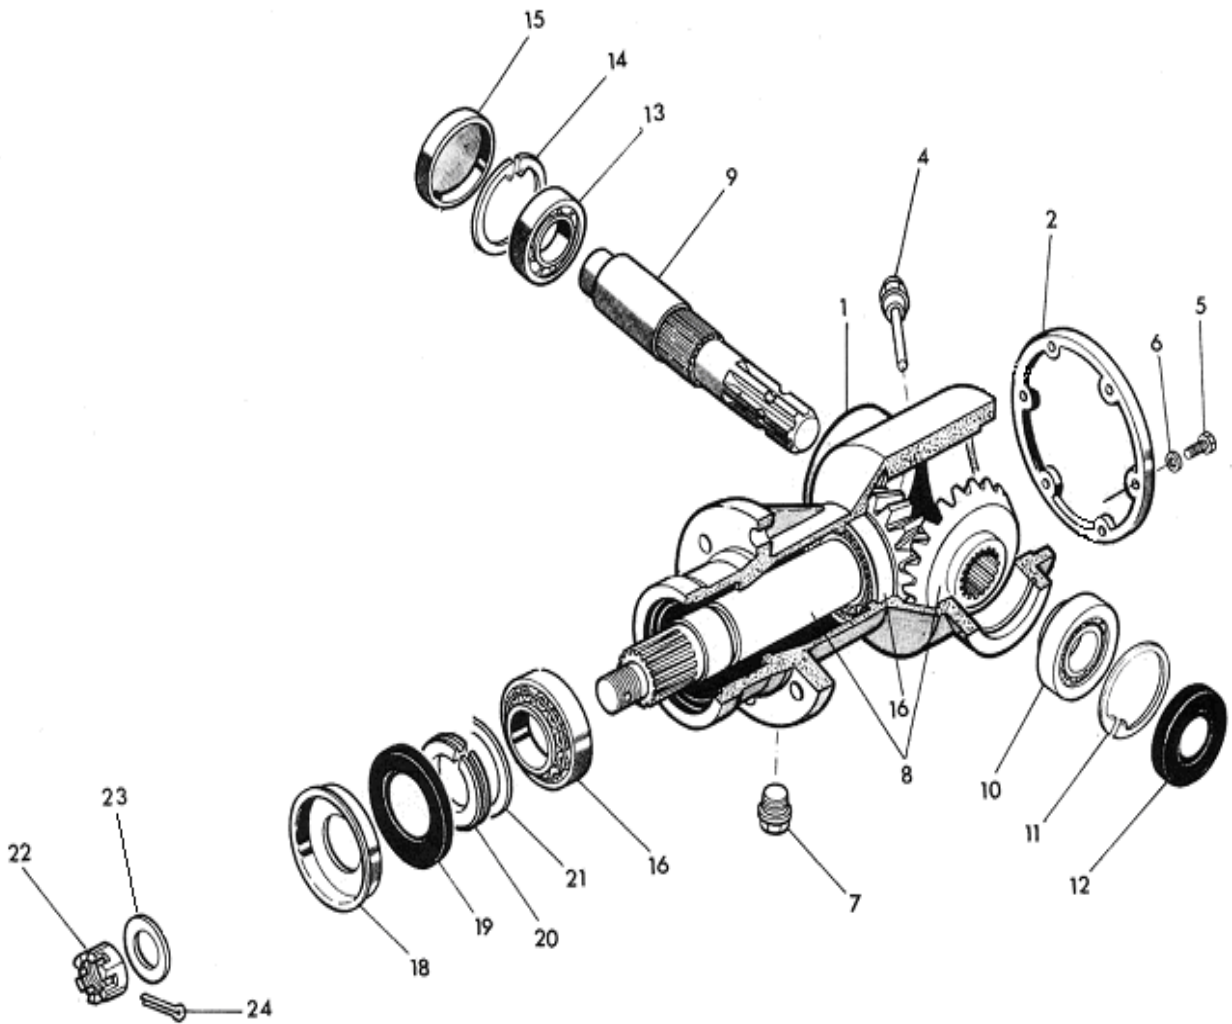

Spearhead Multicut 620

RH & LH Outer Wing Rotor Gearbox – BONDOILI

Spearhead Multicut 620

RH & LH Outer Wing Rotor Gearbox – BONDOILI

REF. NO	PART NO.	DESCRIPTION
1	5770203	GEARBOX LH
	5770204	GEARBOX RH
2	5771427	COVER
4	5771429	DIPSTICK
5	5771430	BOLT
6	5771431	WASHER
7	5771432	PLUG
8	5771433	GEAR SET
9	5771434	SHAFT LH
	5771434R	SHAFT RH
10	5771435	BEARING
11	5771436	CIRCLIP
12	4771501	OIL SEAL
13	5771438	BEARING
14	5771440	CIRCLIP
15	5771414	CAP
16	5771442	BEARING
18	5771444	COVER
19	5771445	OIL SEAL
20	5771446	COLLET
21	5771447	CIRCLIP
22	5771409	CASTLE NUT
23	5771410	WASHER
24	5771450	PIN

	NOT ILLUSTRATED
5771423	SHIM SET