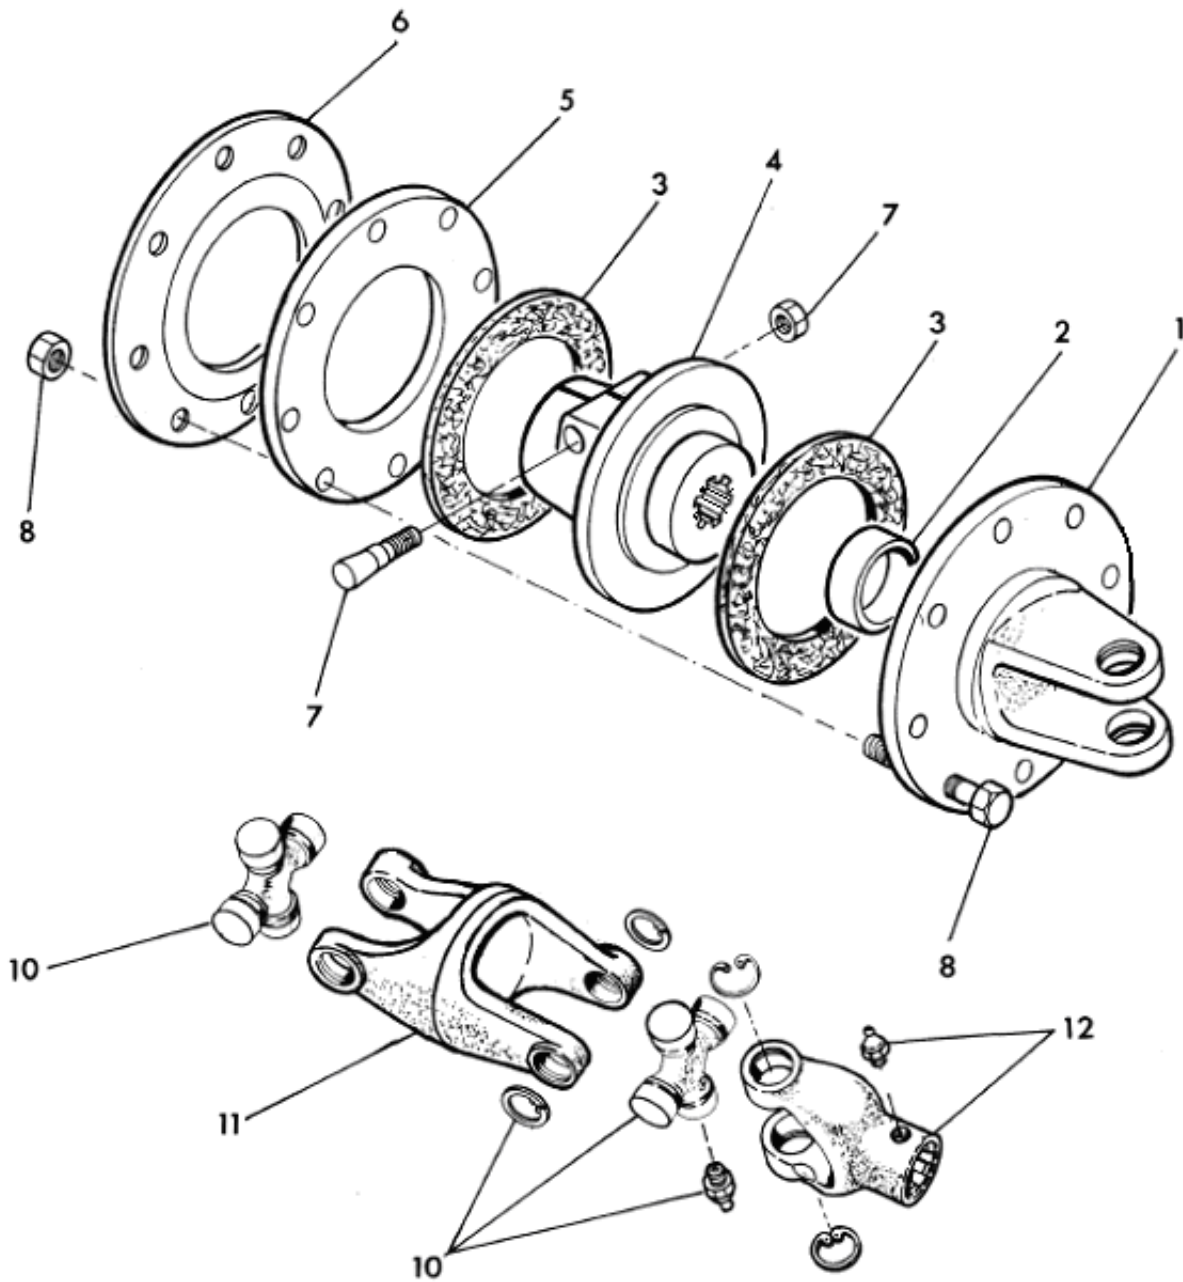

Spearhead Multicut 620

Centre Coupling – BONDOILI

Spearhead Multicut 620

Centre Coupling – BONDOILI

REF. NO	PART NO.	DESCRIPTION
	5770223	ASSEMBLY
1	5770131	YOKE
2	5771319	BUSH
3	5771328	CLUTCH PLATE
4	5770134	HUB – 21 SPLINE
5	5770135	PLATE (INNER)
6	5770136	SPRING
7	5771322	PIN
8	5770138	BOLT
10	5770140	CROSS JOURNAL
11	5770132	JOINT (BACK TO BACK)
12	570223/1	20 SPLINE (POST JULY 07)