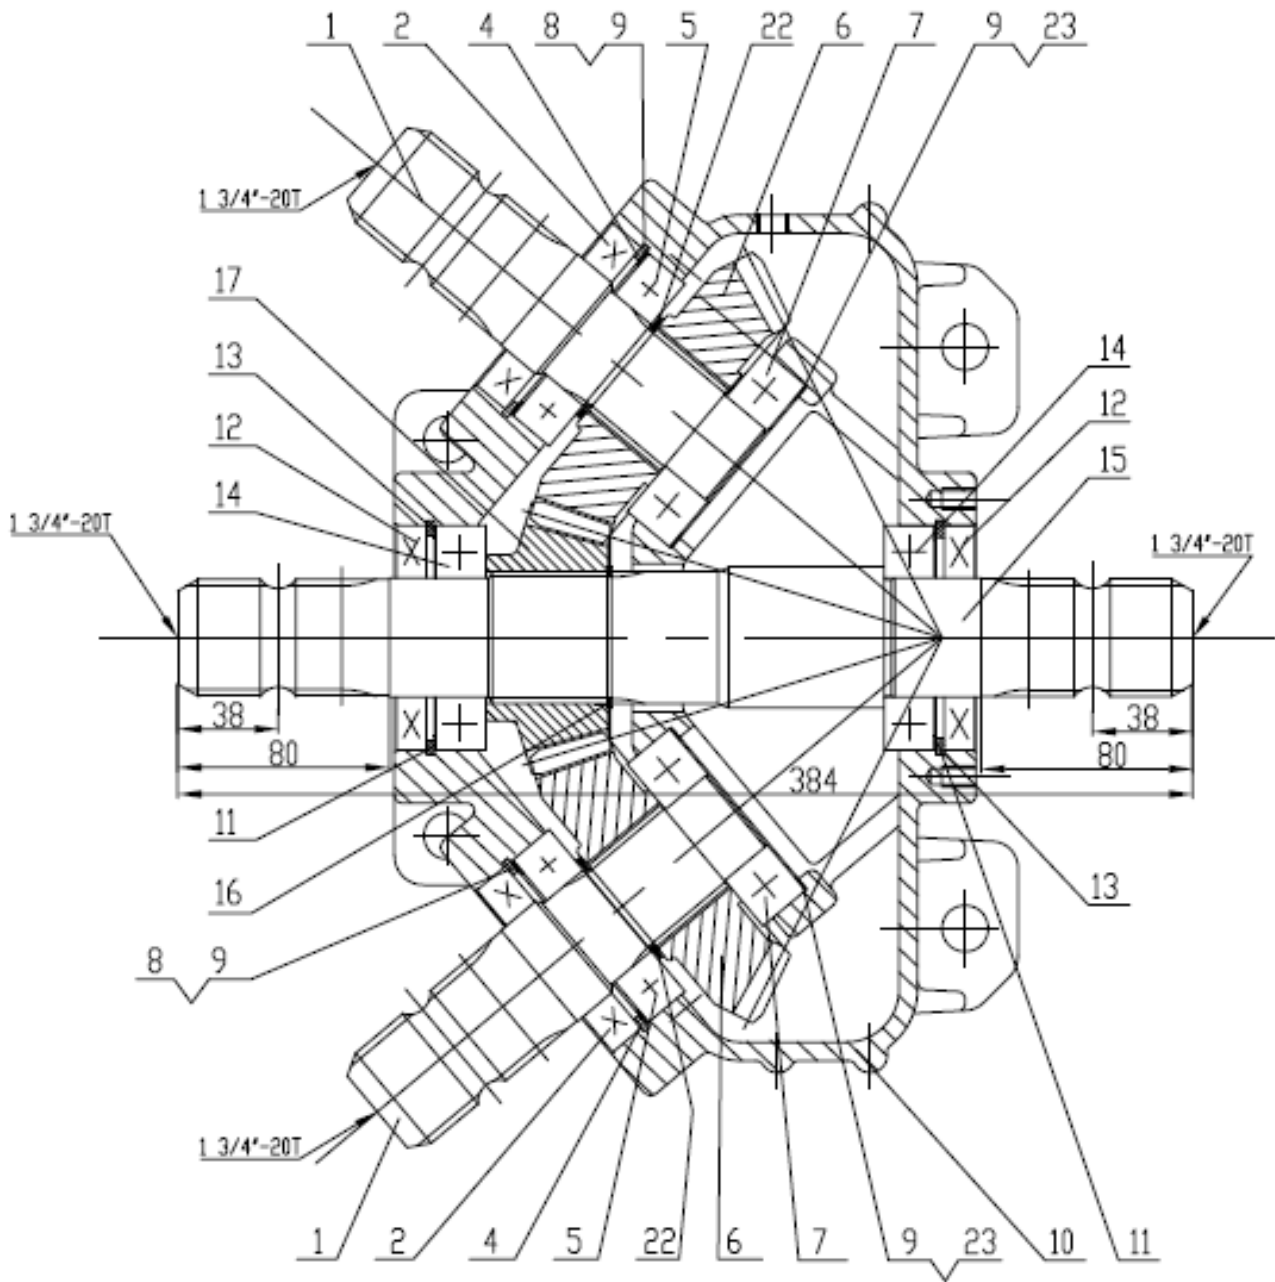

Spearhead Multicut 620

1000 RPM Splitter Gearbox – WALTERSCHEID

Spearhead Multicut 620

1000 RPM Splitter Gearbox – WALTERSCHEID

REF. NO	PART NO.	DESCRIPTION
	5770419	SPLITTER GEARBOX
1	5770419.01	OUTPUT SHAFT Z20
2	4771504	SEAL
3		PLUG
4	05.959.10	CIRCLIP
5	4771620	BEARING
6	5770419.02	GEAR
7	4771605	BEARING
8		SHIM
9		SHIM
10	N/A	HOUSING
11	05.959.07	CIRCLIP
12	4771507	SEAL
13		SHIM
14	4771509	BEARING
15	5770419.03	SHAFT Z20
16		CIRCLIP
17	5770419.04	GEAR
18		PLUG
19		SPRING WASHER
20		BOLT
21		COVER
22	05.959.04	CIRCLIP
23		SHIM
24	N/A	IDENTIFICATION