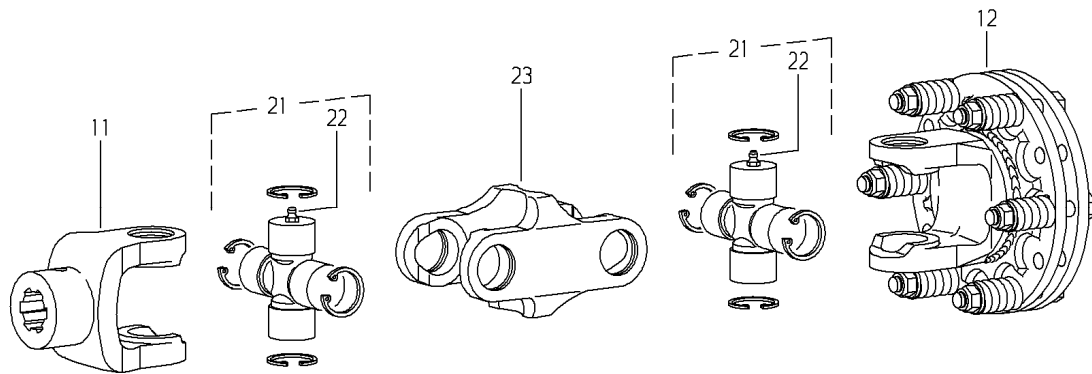

Spearhead Multicut 620

Inner Wing Shaft – BONDOLI

Spearhead Multicut 620

Inner Wing Shaft – BONDOILI

REF. NO	PART NO.	DESCRIPTION
	5770215	P.T.O ASSEMBLY (POST JULY 07)
1	5770215/1	YOKE 20 SPLINE
2	5770140	CROSS JOURNAL
5	5770146	OUTER YOKE
8	5770144	PIN
16	5770144	PIN
17	5770145	INNER YOKE
26	5792146/11	OUTER BEARING
32	5792146/12	INNER BEARING
40	5771020	CHAIN
51	5770215/2	TAPER PIN - 1"3/4 YOKE
61	5770215/3	TAPER PIN - 1"3/8 CLUTCH YOKE
70	5772329B	BOLT AND NUT
71	5771035	FLANGE YOKE
72	5771319	BUSH
73	5772317	FRICTION DISC
74	5771039	DRIVE PLATE
75	5771040	INNER PLATE
76	5771043	HUB WITH TAPER PIN
77	5770135A	INNER PLATE
78	5770136A	BELLEVILLE SPRING
97	5771333	GUARD ASSEMBLY

Spearhead Multicut 620

Centre Coupling – WALTERSCHEID

Spearhead Multicut 620

Centre Coupling – WALTERSCHEID

REF. NO	PART NO.	DESCRIPTION
	5770416	COMPLETE ASSEMBLY
1	5770441.01	FLANGE YOKE
2	5770416.04	HUB Z21 X 1 3/8"
3	5770441.03	FRICTION DISK
4	5770441.04	PLATE
5	5770441.05	BOLT
6	5770441.06	NUT
7	5770441.07	BOLT
8	5770441.08	SPRING
9	5770441.09	WASHER
10	5770441.10	NUT
11	5770416.02	YOKE Z20 X 1 3/4"
12	5770416.03	CLUTCH ASSY
21	5770445.03	UJ
22	N/A	GREASE NIPPLE
23	5770445.04	DOUBLE YOKE