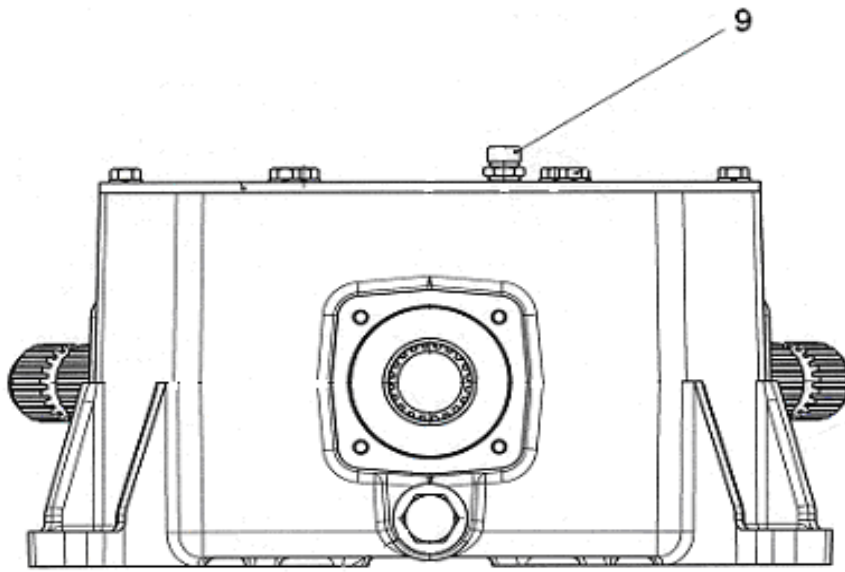

Spearhead Multicut 620

Splitter Gearbox- BONDOILI

Spearhead Multicut 620

Splitter Gearbox– BONDOILI

REF. NO	PART NO.	DESCRIPTION
	5769999A	SPLITTER GEARBOX
1	5760820	GEAR SET
2	5760820/1	INPUT SHAFT
3	5760820/2	OUTPUT SHAFT
4	4771507	SEAL
5	5760820/4	BEARING
6	5760820/5	BEARING
7	5760820/6	CIRCLIP
8	5760820/7	SHIM
9	5760820/8	DIPSTICK