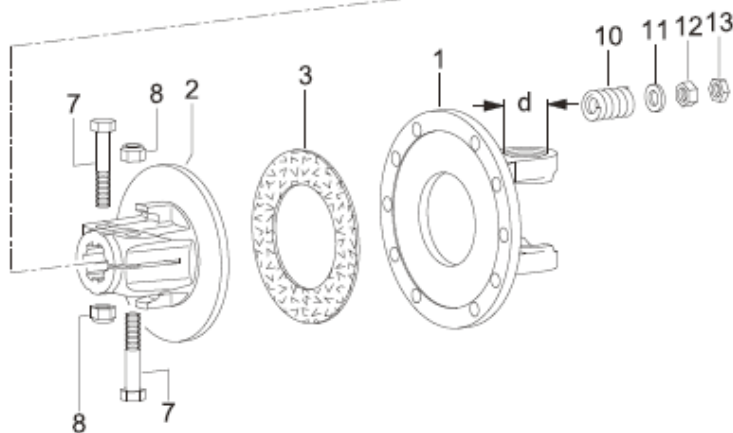

Spearhead Multicut 620

RH & LH Outer Wing Rotor Gearbox – BONDOILI

Spearhead Multicut 620

RH & LH Outer Wing Rotor Gearbox – BONDOILI

REF. NO	PART NO.	DESCRIPTION
1	5770203	GEARBOX LH
	5770204	GEARBOX RH
2	5771427	COVER
4	5771429	DIPSTICK
5	5771430	BOLT
6	5771431	WASHER
7	5771432	PLUG
8	5771433	GEAR SET
9	5771434	SHAFT LH
	5771434R	SHAFT RH
10	5771435	BEARING
11	5771436	CIRCLIP
12	4771501	OIL SEAL
13	5771438	BEARING
14	5771440	CIRCLIP
15	5771414	CAP
16	5771442	BEARING
18	5771444	COVER
19	5771445	OIL SEAL
20	5771446	COLLET
21	5771447	CIRCLIP
22	5771409	CASTLE NUT
23	5771410	WASHER
24	5771450	PIN

	NOT ILLUSTRATED
5771423	SHIM SET

Spearhead Multicut 620

Inner Wing Shaft – WALTERSCHEID

Spearhead Multicut 620

Inner Wing Shaft – WALTERSCHEID

REF. NO	PART NO.	DESCRIPTION
	5770424	P.T.O SHAFT
1	5770424.01	FULL GUARD
2	N/A	½ SHAFT
3	N/A	½ SHAFT
4	N/A	½ OUTER GUARD
5	N/A	½ INNER GUARD
11	5770417.04	YOKE
12	N/A	BOLT
13	N/A	NUT
14	5770443.05	CLUTCH ASSEMBLY
21	5770445.07	CROSS JOURNAL
22	N/A	GREASE NIPPLE
23	5770417.07	YOKE
24	N/A	TENSION PIN
25	5770424.04	INNER TUBE
26	5770424.05	OUTER TUBE
27	N/A	GREASE FITTING
28	5770444.10.	YOKE
51	5770440.15	GUARD RING
52	N/A	GUARD CONE
53	N/A	SCREW
54	N/A	COVER
55	N/A	GUARD RING
56	N/A	GUARD CONE
57	N/A	CHAIN
1	5770441.01	FLANGE YOKE
2	5770445.02	HUB
3	5770441.03	FRICTION LINING
4	5770445.03	OUTER PLATE
5	5770445.04	INNER PLATE
6	5770441.04	THRUST PLATE
7	5770441.05	BOLT
8	5770441.06	NUT
9	5770445.05	BOLT
10	5770441.08	SPRING
11	5770441.09	WASHER
12	5770441.15	NUT
13	5770441.16	LOCKNUT