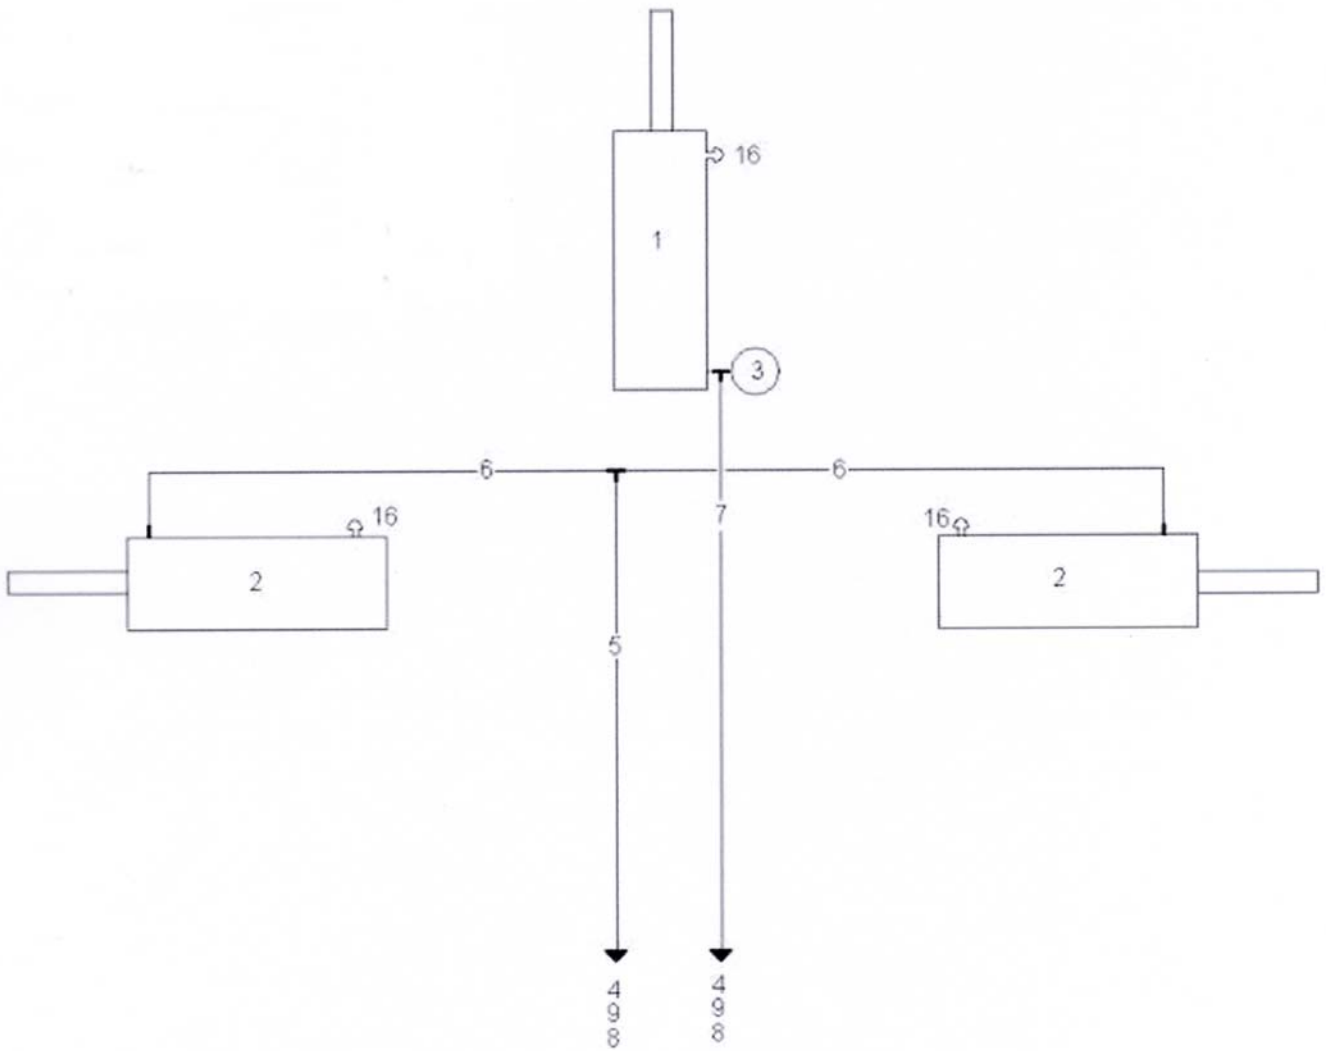

8770340
13. 
14. 
15. 

8770323
16. 

8770342

Spearhead Multicut 620

Decals & Safety Warnings

REF. NO	PART NO.	DESCRIPTION
	8770676	620 DECAL
	8770373	SPEARHEAD DECAL
2	8770363	READ MANUAL
3	8770367	READ MANUAL
4	8770306	KEEP BOLTS TIGHT
5	8770355	RAM STOP
6	8770362	HIGH PRESSURE FLUID
7	8770357	KEEP YOUR DISTANCE
8	8770368	DANGER UNPROPED
9	8770358	REMOVE KEY
10	8770361	MOVING BLADES
11	8770381	HEIGHT GUIDE
12	8770340	READ MANUAL
13	8770307	GB
14	8770322	GREASE POINT
15	8770323	1000 PTO
16	8770342	LIFT POINT

Spearhead Multicut 620

Hydraulic Layout

Spearhead Multicut 620

Hydraulic Layout

REF. NO	PART NO.	DESCRIPTION
1	3580636	HEIGHT RAM
2	3580635	WING RAM
3	3900074	80 BAR ACCUMULATOR
	04.056.50	½ X ½ X 3/8 TEE
4	3250154	1MM RESTRICTOR
5	3770631.02	HOSE
6	3770631.03	HOSE
7	3770631.01	HOSE
8	3750153	QR COUPLING
9	3260072	½ SEALING WASHER
10	3460100	¼ TEE
11	3490003	½ X ¼ ADAPTOR
12	3870631	HOSE CLAMP
13	3870632	HOSE CLAMP
14	3260071	3/8 SEALING WASHER
15	3360086	3/8 X 3/8 ADAPTOR
16	3570658	BREATHER