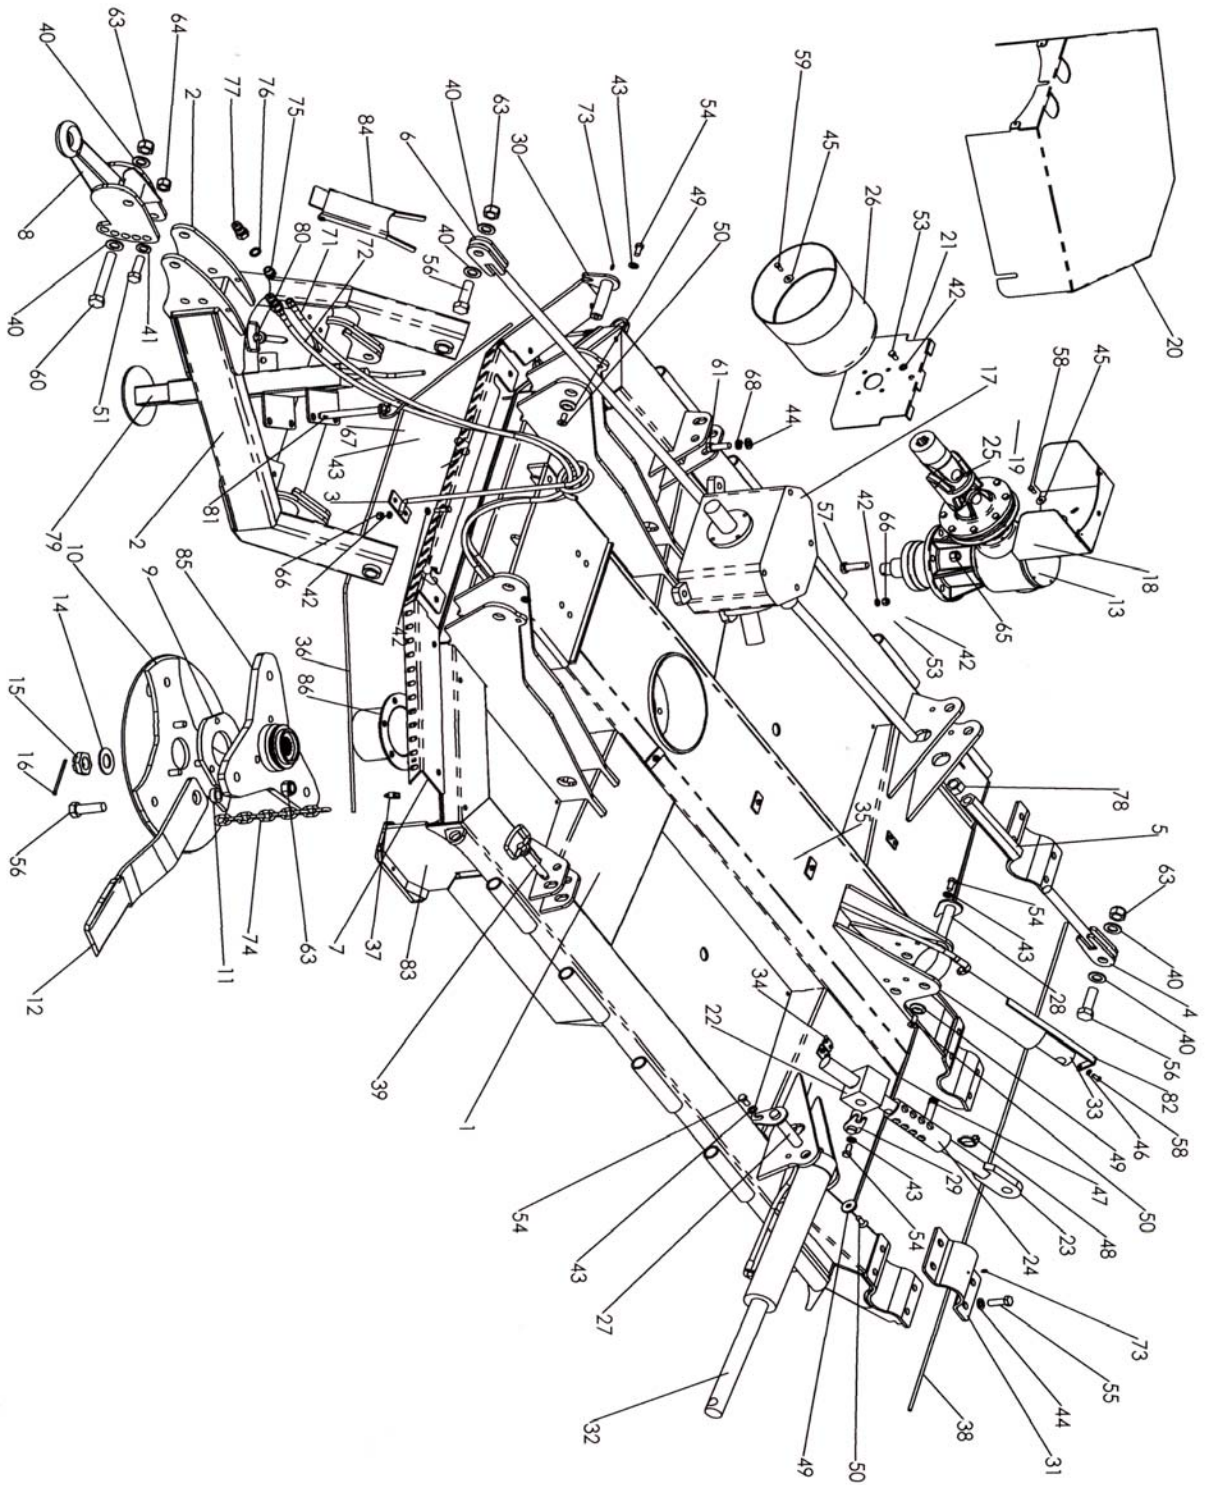

Key:

(LH) = Left hand
(RH) = *Right hand*

Spearhead Multicut 620

Centre Deck

REF. NO	PART NO.	DESCRIPTION
1	1770658C	CENTRE SECTION
2	1770659A-A	DRAW BAR
	1770659E	EURO DRAW BAR
3	1770692	HOSE GUIDE
4	1770664	SHORT TIE BAR
5	1770675A	TURN BUCKLE
6	1770665	LONG TIE BAR
7	1800150	FRONT SKIRT (APR 07)
8	1770681	FIXED ASSEMBLY
	6770627	WELD IN TOWING EYE
	1800025	SWIVEL TOWING EYE ASSEMBLY
	4600139	PLASTIC WASHER
9	1770604-3	BLADE CARRIER SPACER
10	1770630	LOWER BLADE CARRIER C/W DISC
	7770726	ANTI SCALP DISC
11	7770707	BLADE BUSH
12	7770700	RH BLADE
13	5770005	GEARBOX BONDOLI
	5770412	GEARBOX WALTERSCHEID
14	5771412	DOMED WASHER
15	5771411	CASTLE NUT
16	2770477	SPLIT PIN
17	5769999A	SPLITTER GEARBOX BONDOLI
	5770411	SPLITTER GEARBOX WALTERSCHEID
18	1770669	GUARD
19	1770670	BRACKET
20	1800011	CENTRE GUARD
21	1770668	BACK PLATE
22	1770641	PIVOT BLOCK
23	1770623A	HEIGHT LINK BAR
24	1770639A	HEIGHT CONTROL SLEEVE
25	5770223	CENTRE COUPLING BONDOLI
	5770416	CENTRE COUPLING WALTERSCHEID
26	5770106	GUARD
27	1777362	PIN
28	1770682	PIN
29	1770684	PIN
30	1770683	PIN

Spearhead Multicut 620

Centre Deck

Spearhead Multicut 620

Centre Deck

REF. NO	PART NO.	DESCRIPTION
31	1770608A	AXLE U BRACKET
32	3580635	WING RAM
	3570663W	SEAL KIT
33	3570636	HEIGHT RAM
	3570636W	SEAL KIT
	3570658	BREATHER
34	3870631	SINGLE HOSE CLAMP
35	3870632	DOUBLE HOSE CLAMP
36	6770908	WIRE ROPE 1875MM
37	6770907	ROPE CLAMP
38	6770910	WIRE ROPE 1665MM
39	6310215	PIN
40	2770464	WASHER
41	2770517	WASHER
42	5770434	WASHER
43	2770436	WASHER
44	2770454	WASHER
45	2770244	WASHER
46	2770432	WASHER
47	6310202	PIN
48	6310206	LYNCH PIN
49	1777209	RETAINING WASHER
50	2770506	SCREW
51	2770367	BOLT
52	2770396	SCREW
53	2770418	SCREW
54	2770484	SCREW
55	2770425	BOLT
56	2770413	BOLT
57	2770423	BOLT
58	2770431	SCREW
59	2770401	SCREW
60	2770365	BOLT
61	2770429	BOLT
62	2770420	SCREW
63	2770414	NYLOCK
64	2770409	NYLOCK
65	2770447	NYLOCK
66	2770412	NYLOCK
67	2770417	NYLOCK