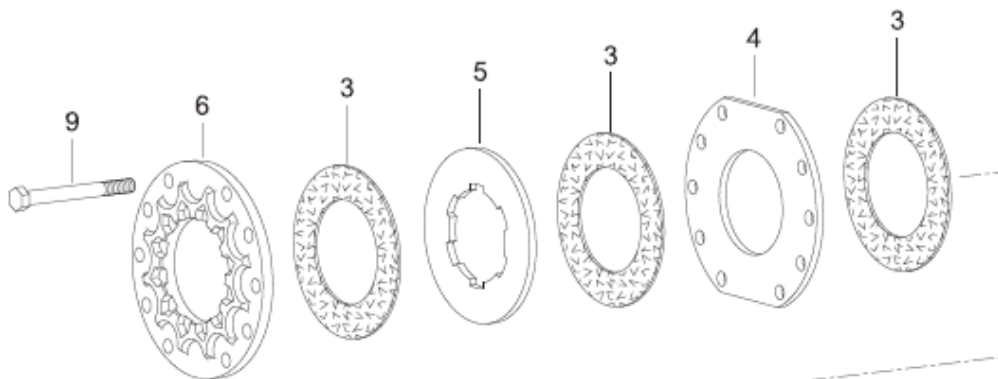

Spearhead Multicut 620

RH & LH Outer Wing Rotor Gearbox – BONDOILI

Spearhead Multicut 620

RH & LH Outer Wing Rotor Gearbox – BONDOILI

REF. NO	PART NO.	DESCRIPTION
1	5770203	GEARBOX LH
	5770204	GEARBOX RH
2	5771427	COVER
4	5771429	DIPSTICK
5	5771430	BOLT
6	5771431	WASHER
7	5771432	PLUG
8	5771433	GEAR SET
9	5771434	SHAFT LH
	5771434R	SHAFT RH
10	5771435	BEARING
11	5771436	CIRCLIP
12	4771501	OIL SEAL
13	5771438	BEARING
14	5771440	CIRCLIP
15	5771414	CAP
16	5771442	BEARING
18	5771444	COVER
19	5771445	OIL SEAL
20	5771446	COLLET
21	5771447	CIRCLIP
22	5771409	CASTLE NUT
23	5771410	WASHER
24	5771450	PIN

	NOT ILLUSTRATED
5771423	SHIM SET

Spearhead Multicut 620

Inner Wing Shaft – WALTERSCHEID

Spearhead Multicut 620

Inner Wing Shaft – WALTERSCHEID

REF. NO	PART NO.	DESCRIPTION
	5770424	P.T.O SHAFT
1	5770424.01	FULL GUARD
2	N/A	½ SHAFT
3	N/A	½ SHAFT
4	N/A	½ OUTER GUARD
5	N/A	½ INNER GUARD
11	5770417.04	YOKE
12	N/A	BOLT
13	N/A	NUT
14	5770443.05	CLUTCH ASSEMBLY
21	5770445.07	CROSS JOURNAL
22	N/A	GREASE NIPPLE
23	5770417.07	YOKE
24	N/A	TENSION PIN
25	5770424.04	INNER TUBE
26	5770424.05	OUTER TUBE
27	N/A	GREASE FITTING
28	5770444.10.	YOKE
51	5770440.15	GUARD RING
52	N/A	GUARD CONE
53	N/A	SCREW
54	N/A	COVER
55	N/A	GUARD RING
56	N/A	GUARD CONE
57	N/A	CHAIN
1	5770441.01	FLANGE YOKE
2	5770445.02	HUB
3	5770441.03	FRICTION LINING
4	5770445.03	OUTER PLATE
5	5770445.04	INNER PLATE
6	5770441.04	THRUST PLATE
7	5770441.05	BOLT
8	5770441.06	NUT
9	5770445.05	BOLT
10	5770441.08	SPRING
11	5770441.09	WASHER
12	5770441.15	NUT
13	5770441.16	LOCKNUT