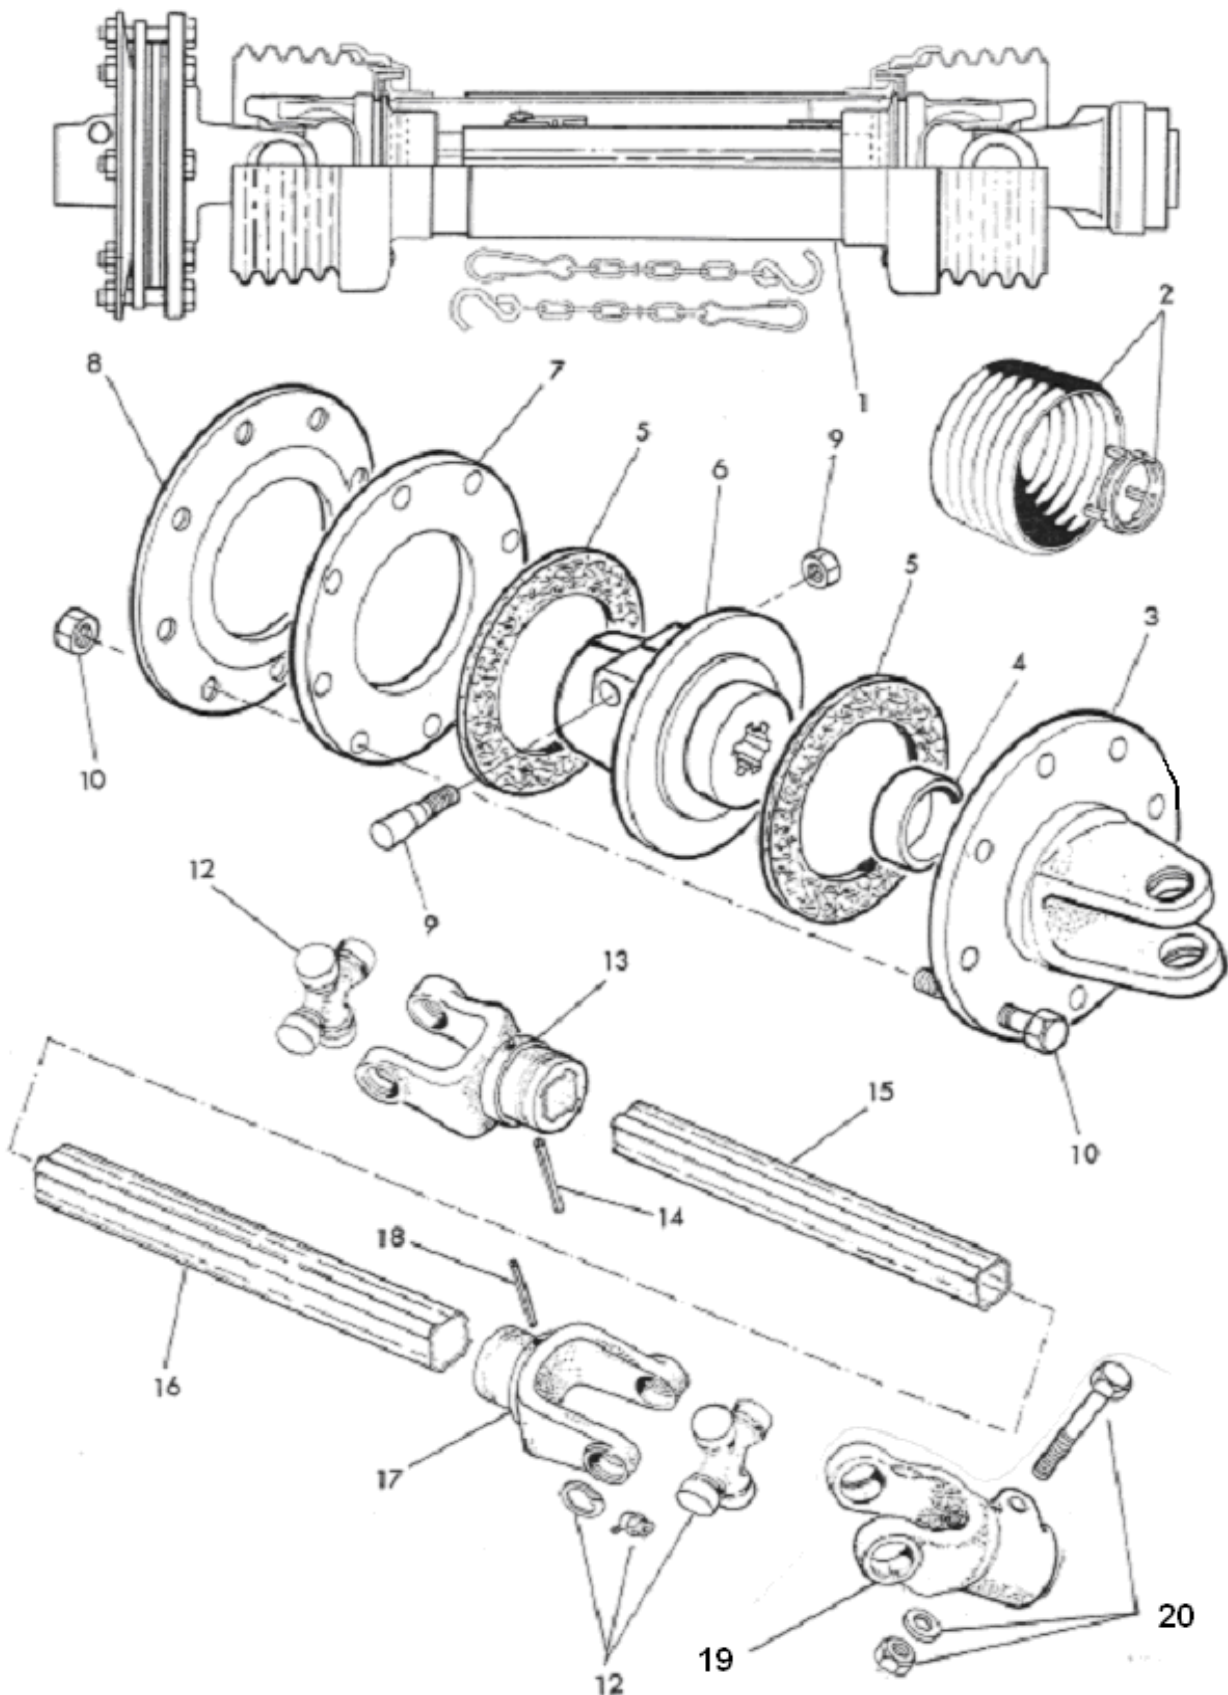

Spearhead Multicut 620

Outer Wing Shaft – BONDOLI

Spearhead Multicut 620

Outer Wing Shaft – BONDOILI

REF. NO	PART NO.	DESCRIPTION
	5770207	P.T.O SHAFT
1	5771333	GUARD COVER
3	5770131A	FLANGE YOKE
4	5771319	BUSH
5	5772317	FRICTION DISC
6	5770134A	HUB WITH TAPER PIN
7	5771040	INNER PLATE
8	5770136A	SPRING PLATE
9	5771322	PIN
10	5770138A	BOLT AND NUT
12	5770140	CROSS JOURNAL
13	5770145	YOKE
14	5770143	PIN
17	5770146	YOKE
18	5770144	PIN
19	5771310	YOKE
20	5771322	JOINT