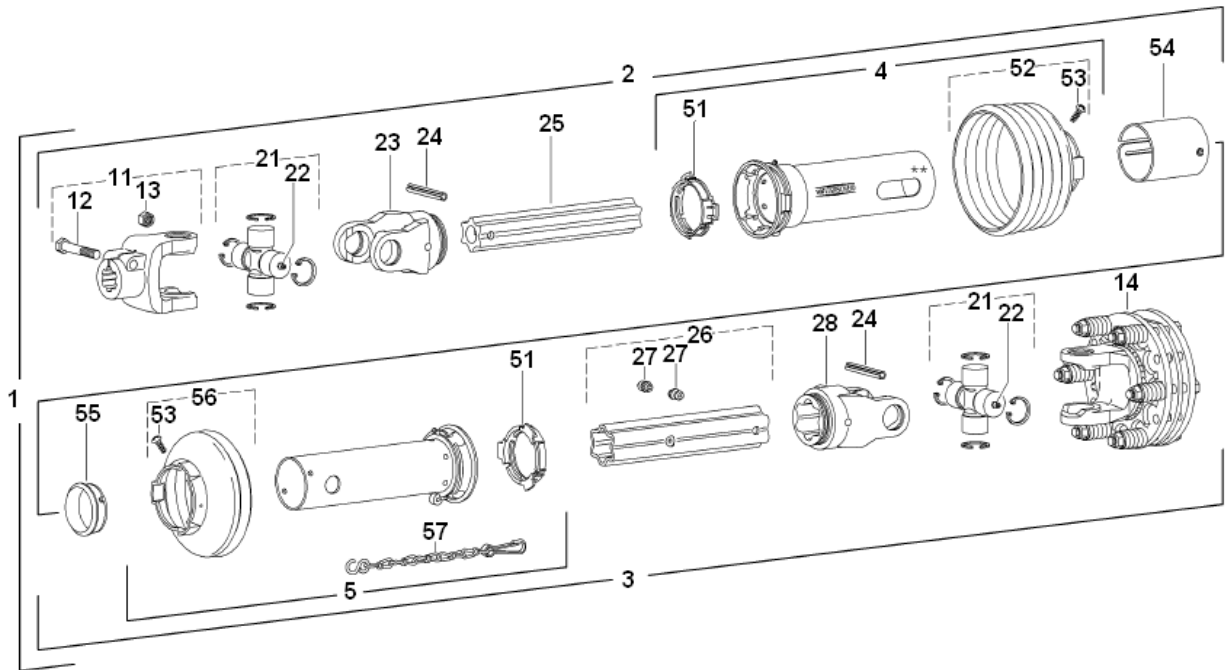

	NOT ILLUSTRATED
5771423	SHIM SET

Spearhead Multicut 620

Inner Wing Shaft – WALTERSCHEID

Spearhead Multicut 620

Inner Wing Shaft – WALTERSCHEID

REF. NO	PART NO.	DESCRIPTION
	5770424	P.T.O SHAFT
1	5770424.01	FULL GUARD
2	N/A	½ SHAFT
3	N/A	½ SHAFT
4	N/A	½ OUTER GUARD
5	N/A	½ INNER GUARD
11	5770417.04	YOKE
12	N/A	BOLT
13	N/A	NUT
14	5770443.05	CLUTCH ASSEMBLY
21	5770445.07	CROSS JOURNAL
22	N/A	GREASE NIPPLE
23	5770417.07	YOKE
24	N/A	TENSION PIN
25	5770424.04	INNER TUBE
26	5770424.05	OUTER TUBE
27	N/A	GREASE FITTING
28	5770444.10.	YOKE
51	5770440.15	GUARD RING
52	N/A	GUARD CONE
53	N/A	SCREW
54	N/A	COVER
55	N/A	GUARD RING
56	N/A	GUARD CONE
57	N/A	CHAIN
1	5770441.01	FLANGE YOKE
2	5770445.02	HUB
3	5770441.03	FRICTION LINING
4	5770445.03	OUTER PLATE
5	5770445.04	INNER PLATE
6	5770441.04	THRUST PLATE
7	5770441.05	BOLT
8	5770441.06	NUT
9	5770445.05	BOLT
10	5770441.08	SPRING
11	5770441.09	WASHER
12	5770441.15	NUT
13	5770441.16	LOCKNUT