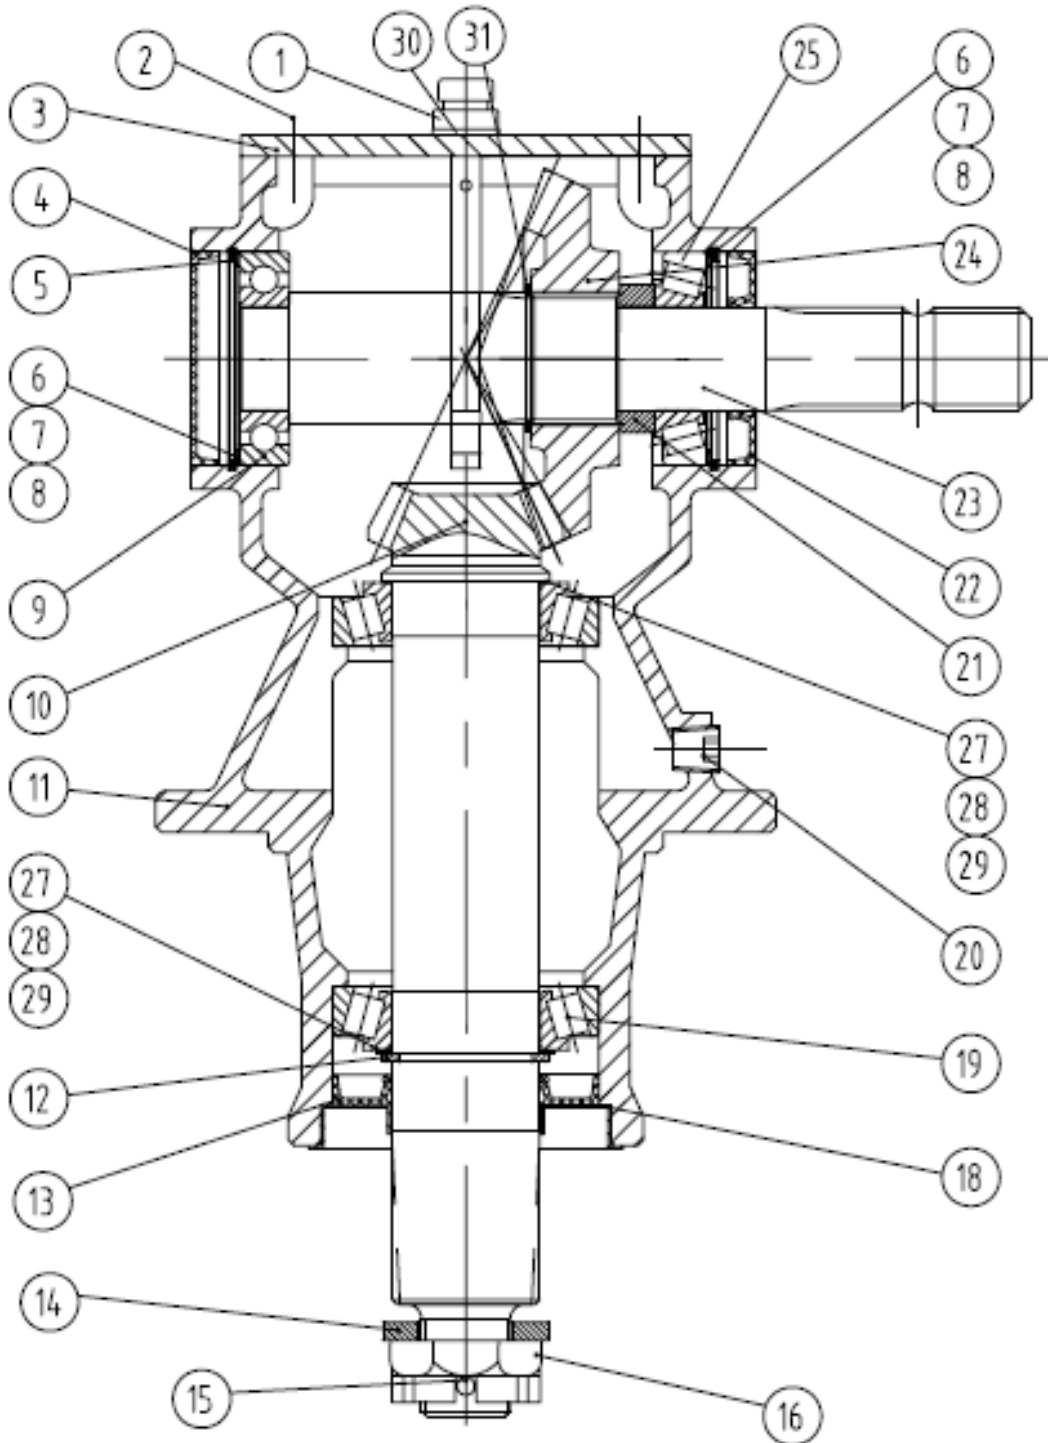

Spearhead Multicut 620

LH Outer Wing Rotor Gearbox – WALTERSCHEID

Spearhead Multicut 620

LH Outer Wing Rotor Gearbox – WALTERSCHEID

REF. NO	PART NO.	DESCRIPTION
	5770422	LH GEARBOX ASSEMBLY
1	5770423.01	DIPSTICK
2		BOLT
3		COVER
4	4771503	CAP
5		CIRCLIP
6		SHIM 0.1MM
7		SHIM 0.3MM
8		SHIM 0.5MM
9	4771600	BEARING
10	5770423.02	SHAFT Z13
11	N/A	HOUSING
12		CIRCLIP
13	5770423.01	SEAL
14		WASHER
15		PIN
16		NUT
18	5770420.01	SHEILD
19	00769938	BEARING
20		PLUG
21		SPACER
22	4771501	SEAL
23	5770422.01	SHAFT Z6
24	5770423.04	GEAR Z28
25	4770658	BEARING
26		IDENTIFICATION
27		SHIM 0.1MM
28		SHIM0.3MM
29		SHIM 0.5MM
30		WASHER
31		CIRCLIP