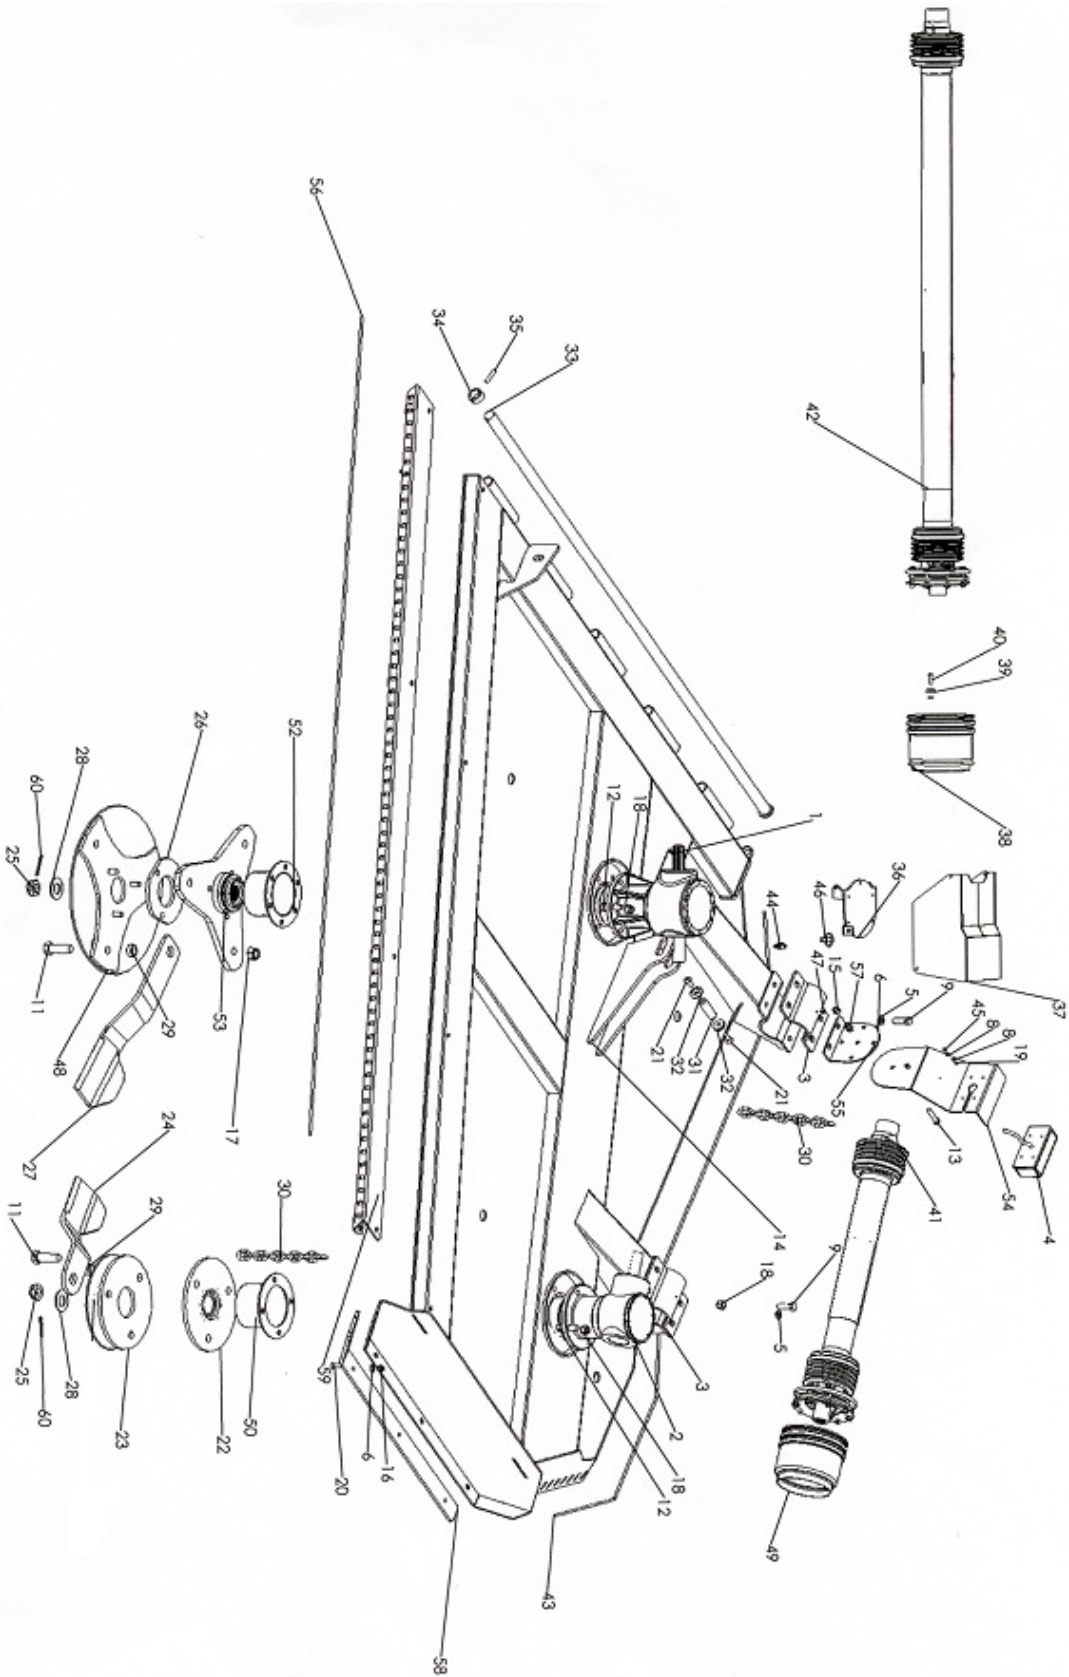

Spearhead Multicut 620

Wing Assembly

Spearhead Multicut 620

Wing Assembly

REF. NO	PART NO.	DESCRIPTION
30	8770621	6 LINK CHAIN
31	1770691	PIN
32	1777209	WASHER
33	1770657A	BAR
34	1770676	BUSH
35	2770531	PIN
36	1777536	LH BRACKET
	1777536R	RH BRACKET
37	1777537	LH GUARD
	1777537R	RH GUARD
38	5770129	GUARD
39	2770244	WASHER
40	2770368	SCREW
41	5770207	OUTER SHAFT BONDIOLI
	5770425	OUTER SHAFT WALTERSCHEID
42	5770215	INNER SHAFT BONDIOLI
	5770424	INNER SHAFT ALTERSCHEID
43	6770937	WIRE ROPE 2650MM
44	6770907	CLAMP
45	2770243	BOLT
46	6310206	PIN
47	2770467	GREASE NIPPLE
48	1770630	LOWER BLADE CARRIER
	7770726	ANTI SCALP DISC
49	5770128	GUARD
50	1770620A	SHIELD
51	7770732	(NOT SHOWN) ANTI SCALP DISC - WEARING PART/DISH ONLY
52	1770620	SHIELD
53	1770602-3A	UPPER BLADE CARRIER
54	1770690A	BRACKET
55	1770699	BRACKET
56	6770936	WIRE ROPE 2535MM
57	6310237	SPRING
58	1780117	LH SKID
	1780117R	RH SKID
59	1800180	LH GUARD
	1800181	RH GUARD
60	2770512	SPLIT PIN