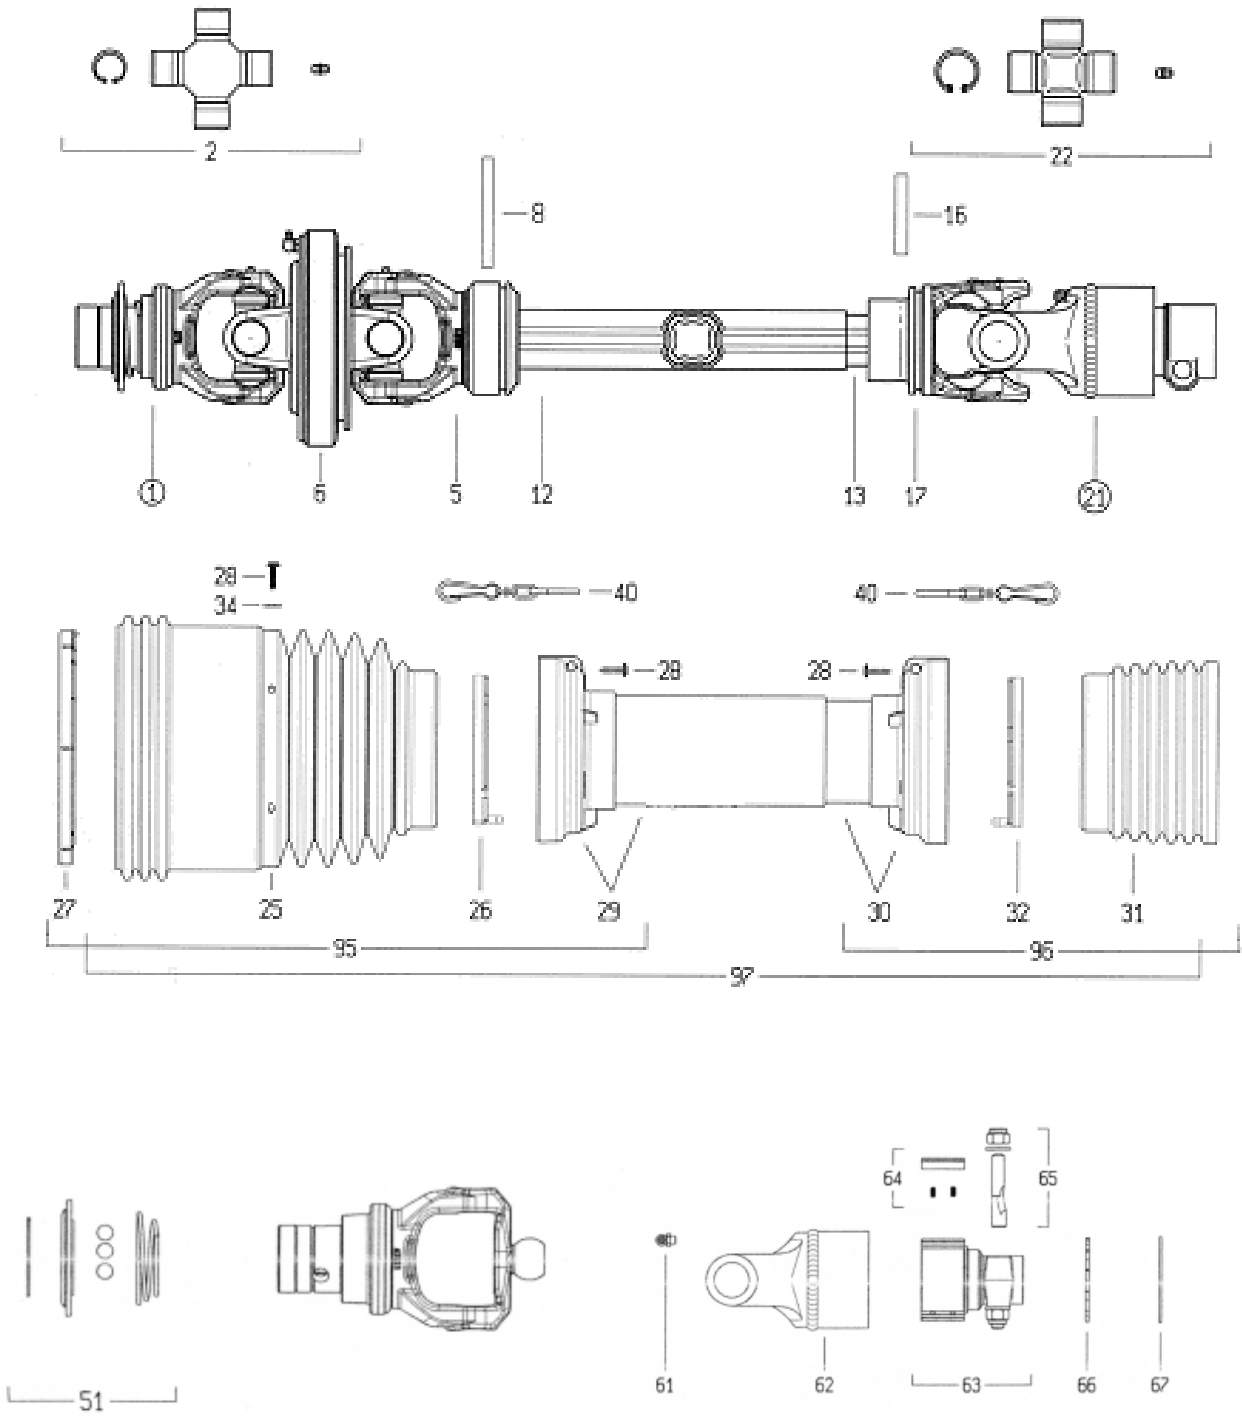

Spearhead Multicut 620

Input PTO Shaft- BONDOILI

Spearhead Multicut 620

Input PTO Shaft– BONDOILI

REF. NO	PART NO.	DESCRIPTION
	5792162	NO. 8 P.T.O SHAFT ASSEMBLY 21 SPLINE
	5790662	NO. 8 .T.O SHAFT ASSEMBLY (6 SPLINE)
1	5790662/1	YOKE 6
1	5792162/1	YOKE 21
2	5792162/2	CROSS JOURNAL (30.2MM)
5	5792162/3	YOKE
6	5792162/4	CENTRE BODY
12	5792162/5	OUTER TUBE
13	5792162/6	INNER TUBE
17	5792162/7	YOKE
21	5792162/8	OVERRUN CLUTCH
22	5792162/9	CROSS JOURNAL (34.9MM)
25	5792162/10	GUARD
26	5792162/11	OUTER BEARING RING
27	5792162/21	CV BEARING RING
31	5792162/12	GUARD
32	5792162/13	INNER BEARING RING
40	5792146/13	CHAIN
51	5792146/14	RELEASE RING
64	5792146/15	PAWL
65	5792146/16	TAPER PIN
95	5792162/18	HALF GUARD
96	5792162/19	HALF GUARD
97	5792162/20	COMPLETE GUARD