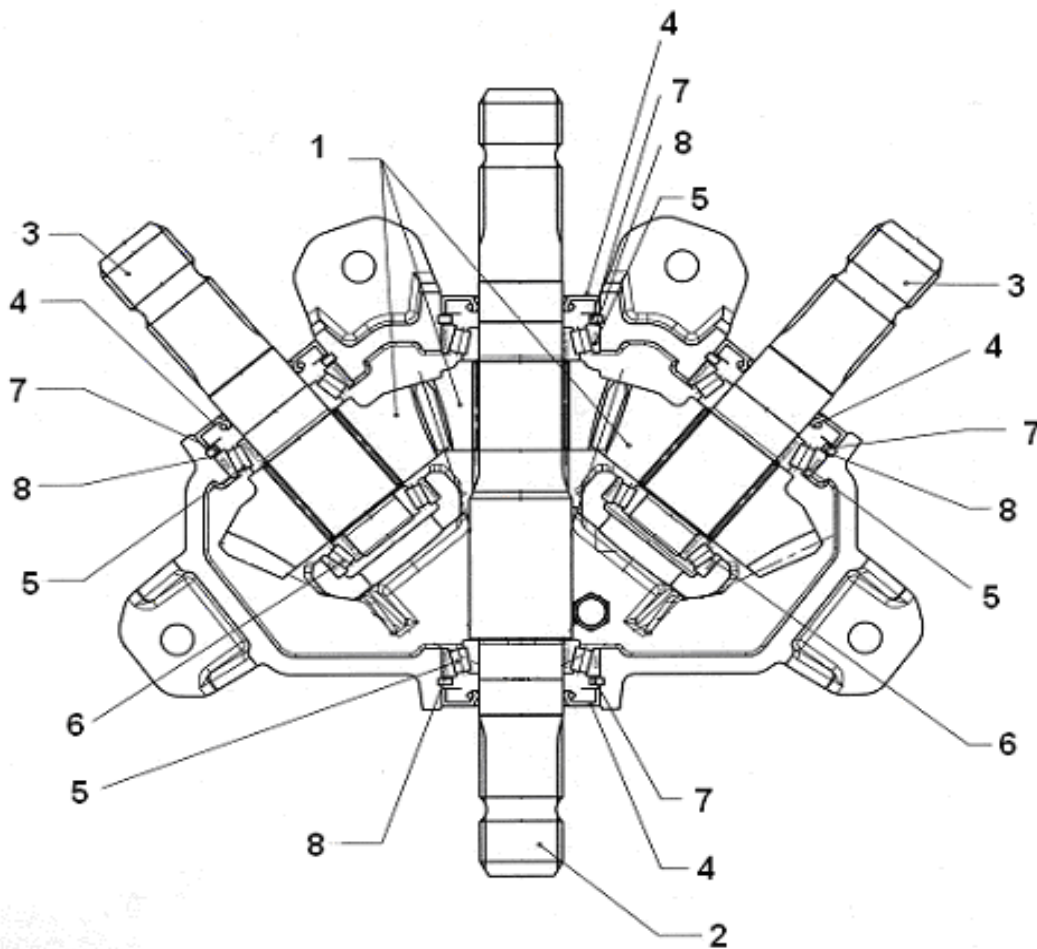

Spearhead Multicut 620

Splitter Gearbox- BONDOILI

Spearhead Multicut 620

Splitter Gearbox– BONDOILI

REF. NO	PART NO.	DESCRIPTION
	5769999A	SPLITTER GEARBOX
1	5760820	GEAR SET
2	5760820/1	INPUT SHAFT
3	5760820/2	OUTPUT SHAFT
4	4771507	SEAL
5	5760820/4	BEARING
6	5760820/5	BEARING
7	5760820/6	CIRCLIP
8	5760820/7	SHIM
9	5760820/8	DIPSTICK