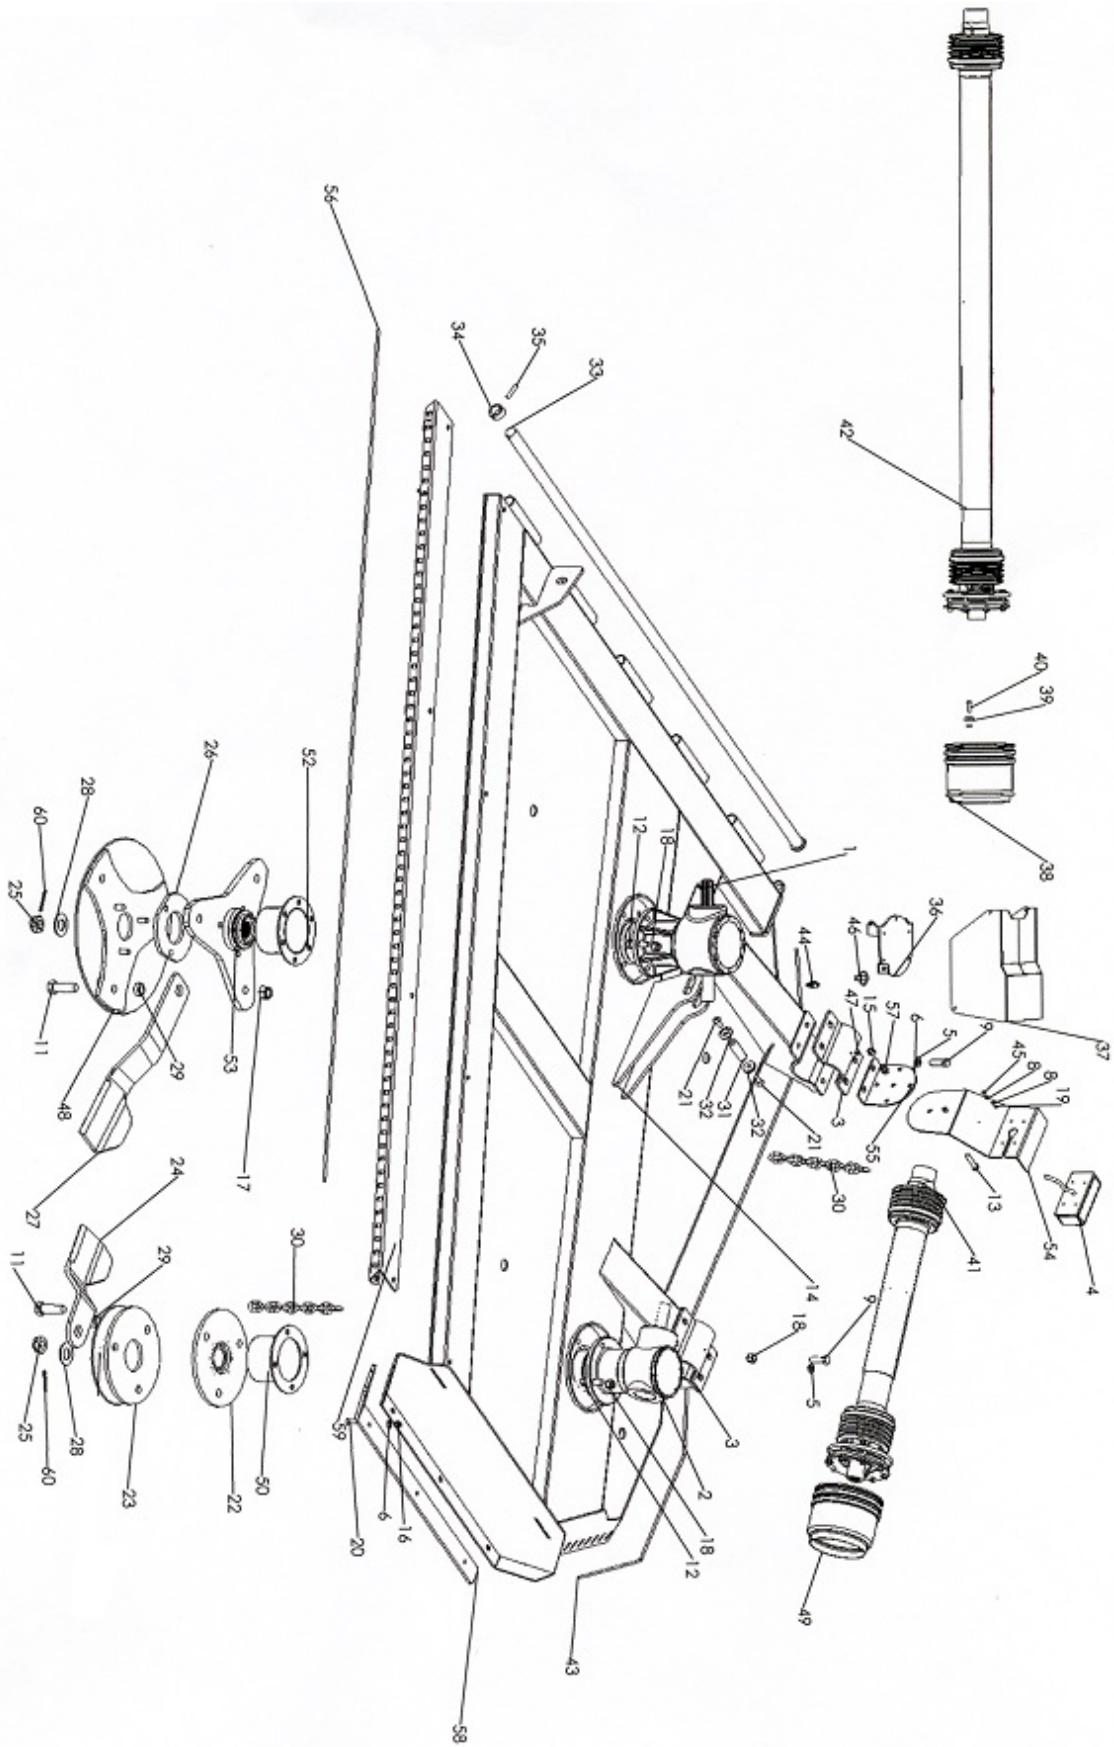

Spearhead Multicut 620

LH Wing Assembly

Spearhead Multicut 620

LH Wing Assembly

REF. NO	PART NO.	DESCRIPTION
1	5770205	GEARBOX BONDIOLI
	5770420	GEARBOX WALTERSCHEID
2	5770203	LH GEARBOX BONDIOLI
	5770422	LH GEARBOX WALTERSCHEID
	5770204	RH GEARBOX BONDIOLI
	5770423	RH GEARBOX WALTERSCHEID
3	1770908A	CLAMP
4	8770659	REAR LIGHT
	8770659A	LENS
5	2770454	WASHER
6	2770436	WASHER
7	2770432	WASHER
8	2770391	WASHER
9	2770425	BOLT
10	2770443	BOLT
11	2770413	BOLT
12	2770423	BOLT
13	2770448	BOLT
14	1780101B	LH WING
	1780101BR	RH WING
15	2770417	NUT
16	2770412	NUT
17	2770414	NUT
18	2770447	NUT
19	2770394	NUT
20	2770509	SCREW
21	2770506	SCREW
22	1780126	UPPER BLADE CARRIER
23	1780127	LOWER BLADE CARRIER ONLY
	1780127A	LOWER BLADE CARRIER C/W ANTI SCALP DISC
24	7770730	RH BLADE
	7770731	LH BLADE
25	5771409	NUT
26	1770604-3	SPACER
27	7770701	LH BLADE
	7770700	RH BLADE
28	5771410	WASHER
29	7770707	BUSH