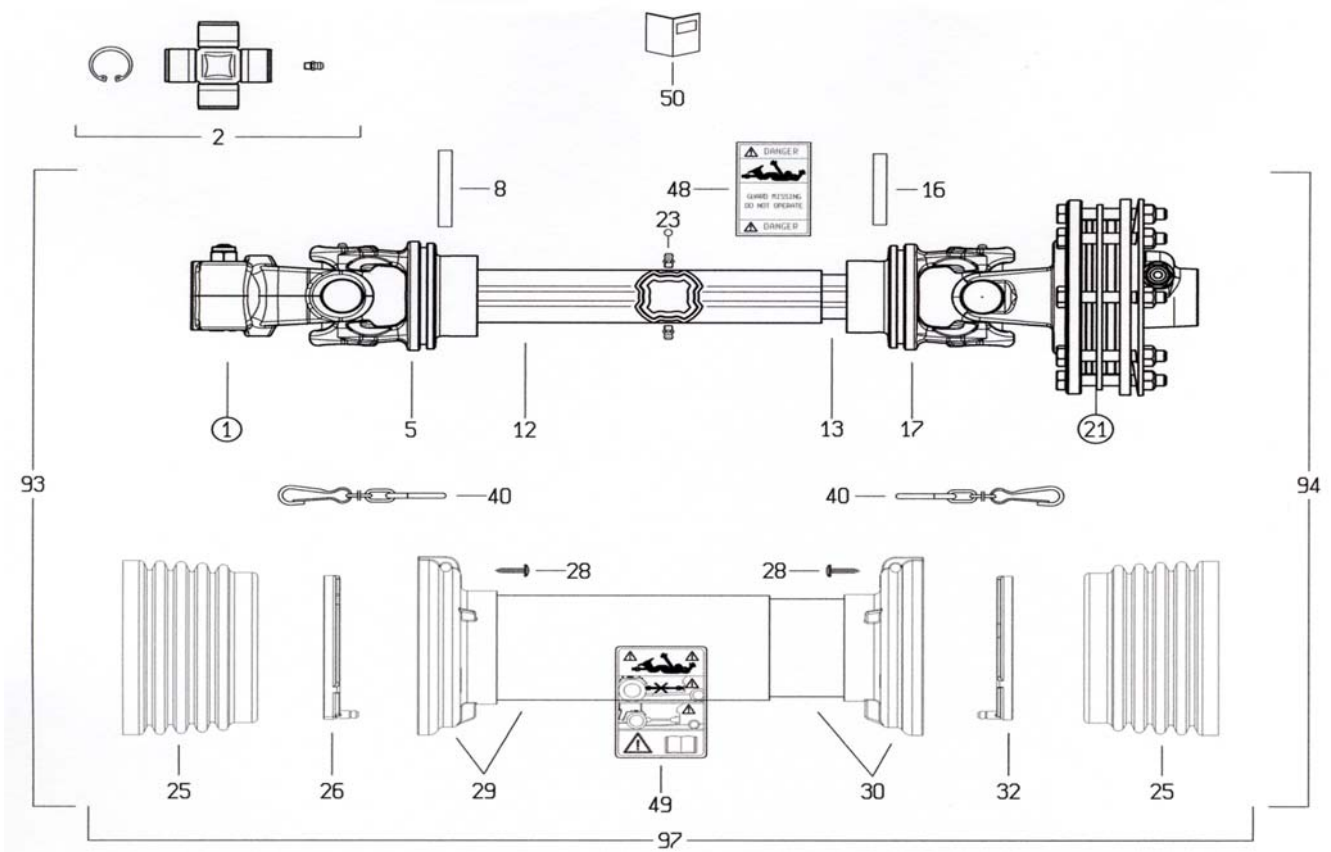

Spearhead Multicut 620

Inner Wing Shaft – BONDOLI

Spearhead Multicut 620

Inner Wing Shaft – BONDOILI

REF. NO	PART NO.	DESCRIPTION
	5770215	P.T.O ASSEMBLY (POST JULY 07)
1	5770215/1	YOKE 20 SPLINE
2	5770140	CROSS JOURNAL
5	5770146	OUTER YOKE
8	5770144	PIN
16	5770144	PIN
17	5770145	INNER YOKE
26	5792146/11	OUTER BEARING
32	5792146/12	INNER BEARING
40	5771020	CHAIN
51	5770215/2	TAPER PIN - 1"3/4 YOKE
61	5770215/3	TAPER PIN - 1"3/8 CLUTCH YOKE
70	5772329B	BOLT AND NUT
71	5771035	FLANGE YOKE
72	5771319	BUSH
73	5772317	FRICTION DISC
74	5771039	DRIVE PLATE
75	5771040	INNER PLATE
76	5771043	HUB WITH TAPER PIN
77	5770135A	INNER PLATE
78	5770136A	BELLEVILLE SPRING
97	5771333	GUARD ASSEMBLY