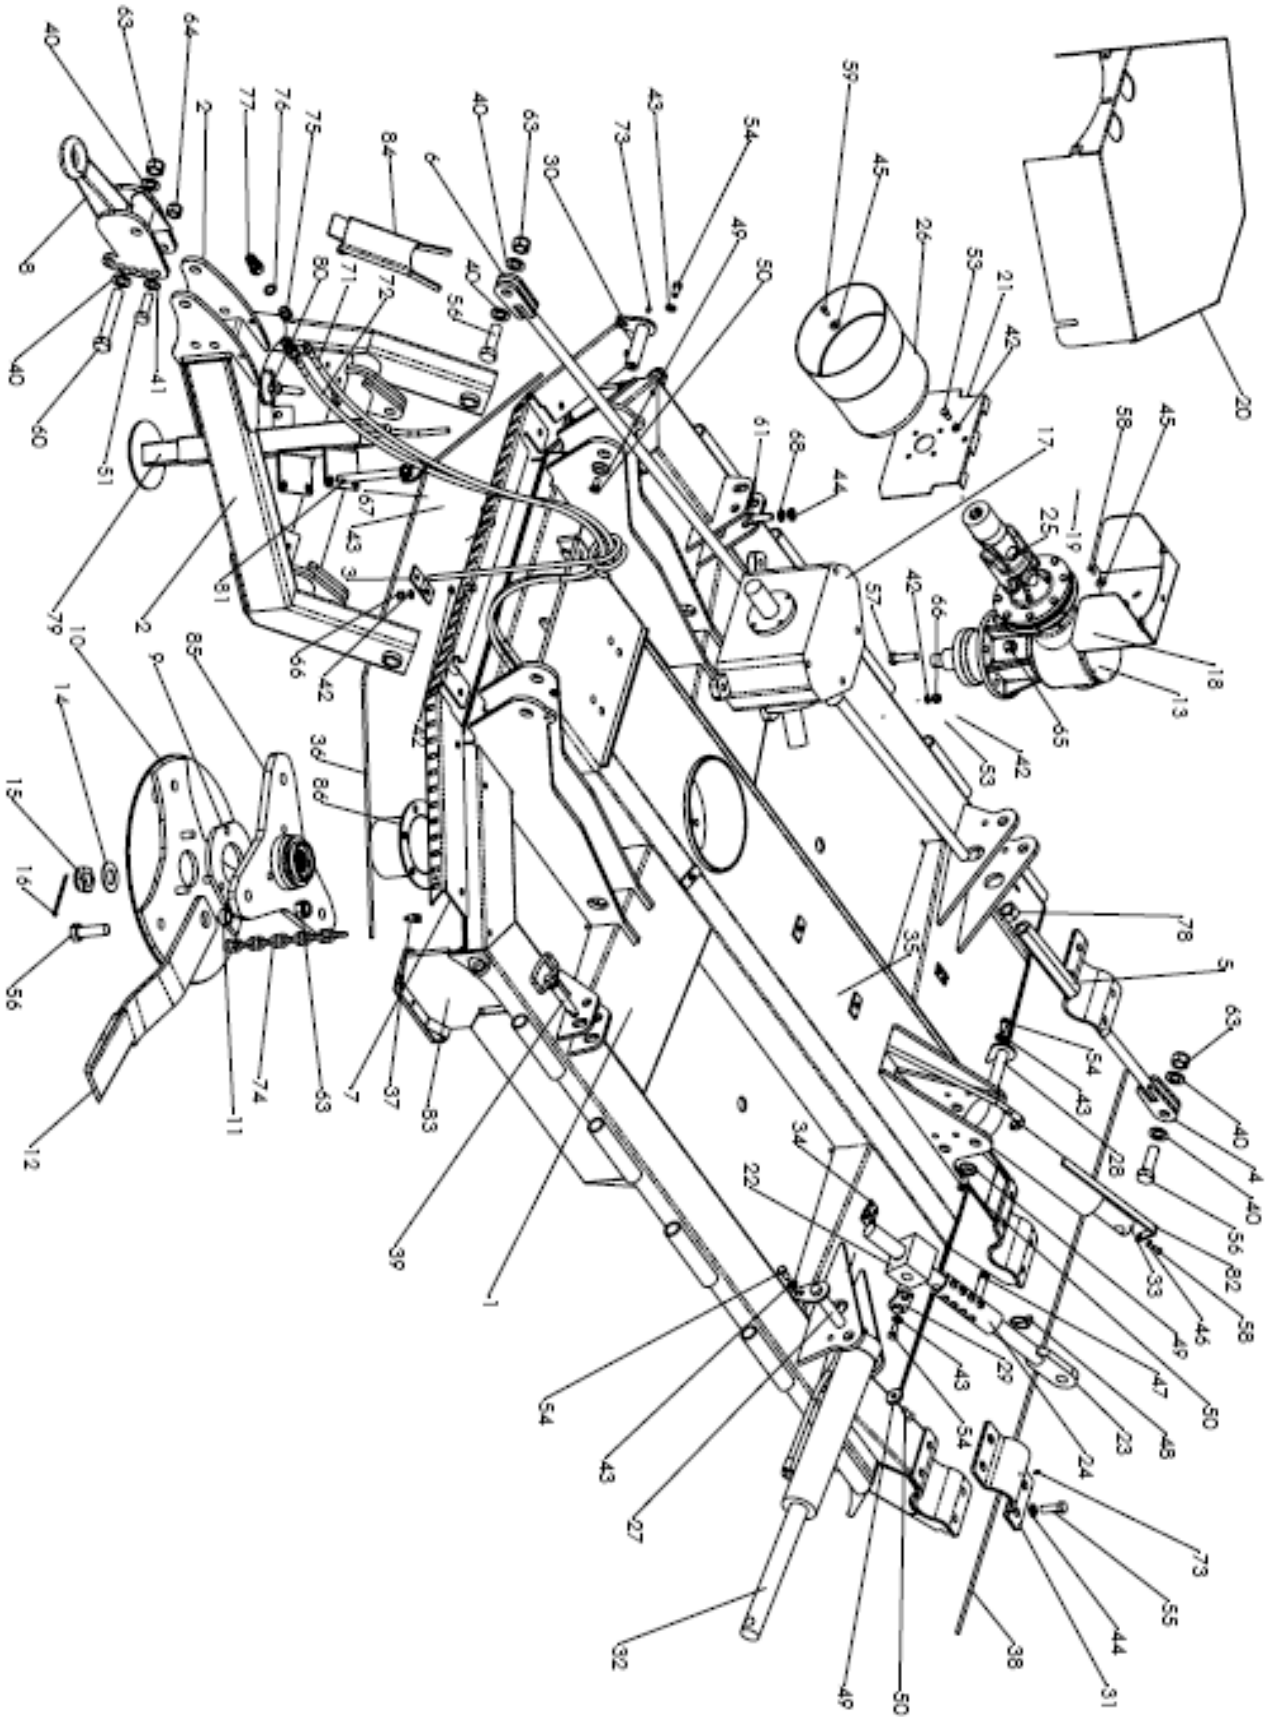

Spearhead Multicut 460

Main Frame Assembly

Spearhead Multicut 460

Main Frame Assembly

Ref. No	Part No.	Description
40	2770464	WASHER
41	2770517	WASHER
42	2770434	WASHER
43	2770436	WASHER
44	2770454	WASHER
45	2770244	WASHER
46	2770432	WASHER
47	6310202	PIN
48	6310206	LYNCH PIN
49	1777209	RETAINING WASHER
50	2770506	SCREW
51	2770367	BOLT
52	2770396	SCREW
53	2770418	SCREW
54	2770484	SCREW
55	2770425	BOLT
56	2770413	BOLT
57	2770423	BOLT
58	2770431	SCREW
59	2770401	SCREW
60	2770365	BOLT
61	2770429	BOLT
62	2770420	SCREW
63	2770414	NYLOCK
64	2770409	NYLOCK
65	2770447	NYLOCK
66	2770412	NYLOCK
67	2770417	NYLOCK
68	2770456	SPRING WASHER
69	3460100	TEE ADAPTOR (NOT SHOWN)
70	3770631.03	HOSE
71	3770631.02	HOSE
72	3770631.01	HOSE
73	2770467	GREASE NIPPLE
74	8770621	6 LINK CHAIN
75	3250154	RESTRICTOR
76	3260072	BONDED SEAL
77	3750153	QUICK RELEASE COUPLING
78	2770585	NUT
79	1770702	JACK
79	1770701	EURO JACK