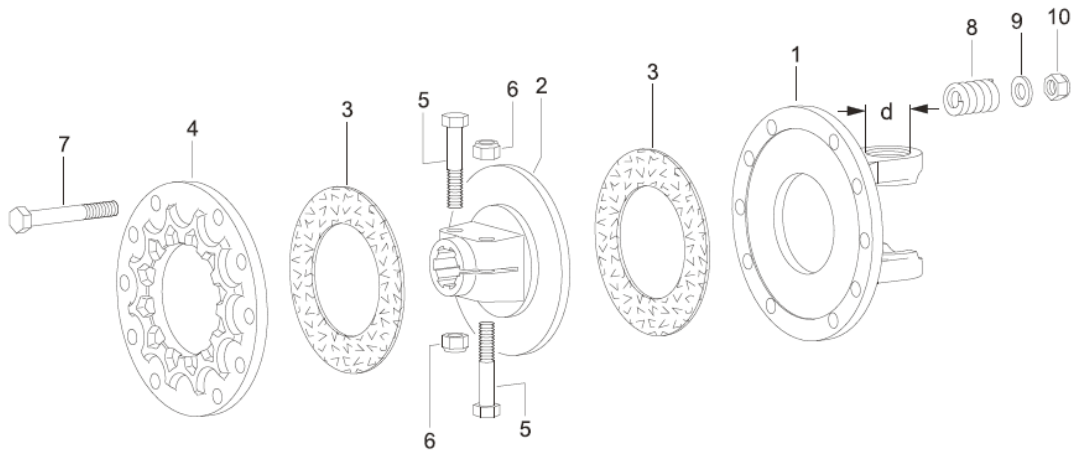

Spearhead Multicut 460

Centre Coupling – WALTERSCHEID

Spearhead Multicut 460

Centre Coupling – WALTERSCHEID

Ref. No	Part No.	Description
	5770441	COMPLETE ASSEMBLY
1	5770441.01	FLANGE YOKE
2	5770416.04	HUB Z20 X 1 3/4"
3	5770441.03	FRICTION DISK
4	5770441.04	PLATE
5	5770441.05	BOLT
6	5770441.06	NUT
7	5770441.07	BOLT
8	5770441.08	SPRING
9	5770441.09	WASHER
10	5770441.10	NUT
11	5770416.02	YOKE Z20 X 1 3/4"
12	5770416.03	CLUTCH ASSY
21	5770445.03	UJ
22	N/A	GREASE NIPPLE
23	5770445.04	DOUBLE YOKE

Ref. No	Part No.	Description
	5770445	COMPLETE ASSEMBLY
1	5770445.01	FLANGE YOKE
2	5770416.04	HUB Z20 X 1 3/4"
3	5770441.03	FRICTION DISK
4	5770441.04	PLATE
5	5770441.05	BOLT
6	5770441.06	NUT
7	5770441.07	BOLT
8	5770441.08	SPRING
9	5770441.09	WASHER
10	5770441.10	NUT
11	5770445.02	YOKE Z6 X 1 3/8"
12	5770443.05	CLUTCH ASSY
21	5770445.03	UJ
22	N/A	GREASE NIPPLE
23	5770445.04	DOUBLE YOKE