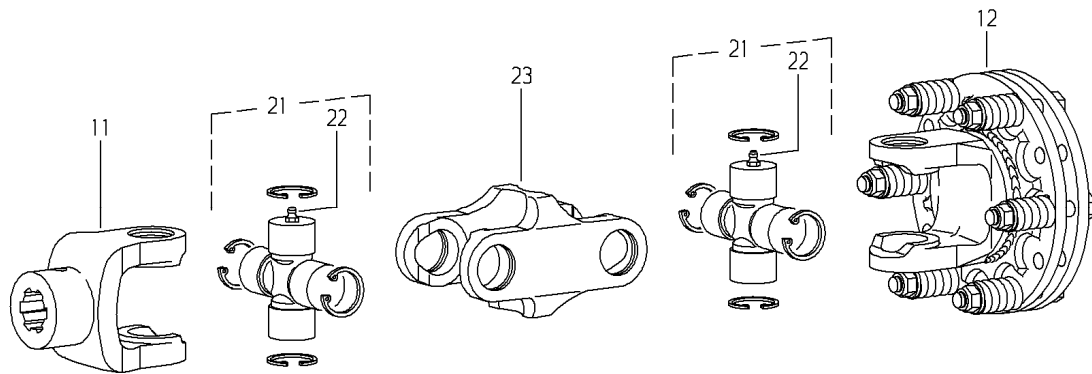

Spearhead Multicut 460

Centre Coupling – WALTERSCHEID

Spearhead Multicut 460

Centre Coupling – WALTERSCHEID

Ref. No	Part No.	Description
	5770441	COMPLETE ASSEMBLY
1	5770441.01	FLANGE YOKE
2	5770416.04	HUB Z20 X 1 3/4"
3	5770441.03	FRICTION DISK
4	5770441.04	PLATE
5	5770441.05	BOLT
6	5770441.06	NUT
7	5770441.07	BOLT
8	5770441.08	SPRING
9	5770441.09	WASHER
10	5770441.10	NUT
11	5770416.02	YOKE Z20 X 1 3/4"
12	5770416.03	CLUTCH ASSY
21	5770445.03	UJ
22	N/A	GREASE NIPPLE
23	5770445.04	DOUBLE YOKE

Ref. No	Part No.	Description
	5770445	COMPLETE ASSEMBLY
1	5770445.01	FLANGE YOKE
2	5770416.04	HUB Z20 X 1 3/4"
3	5770441.03	FRICTION DISK
4	5770441.04	PLATE
5	5770441.05	BOLT
6	5770441.06	NUT
7	5770441.07	BOLT
8	5770441.08	SPRING
9	5770441.09	WASHER
10	5770441.10	NUT
11	5770445.02	YOKE Z6 X 1 3/8"
12	5770443.05	CLUTCH ASSY
21	5770445.03	UJ
22	N/A	GREASE NIPPLE
23	5770445.04	DOUBLE YOKE