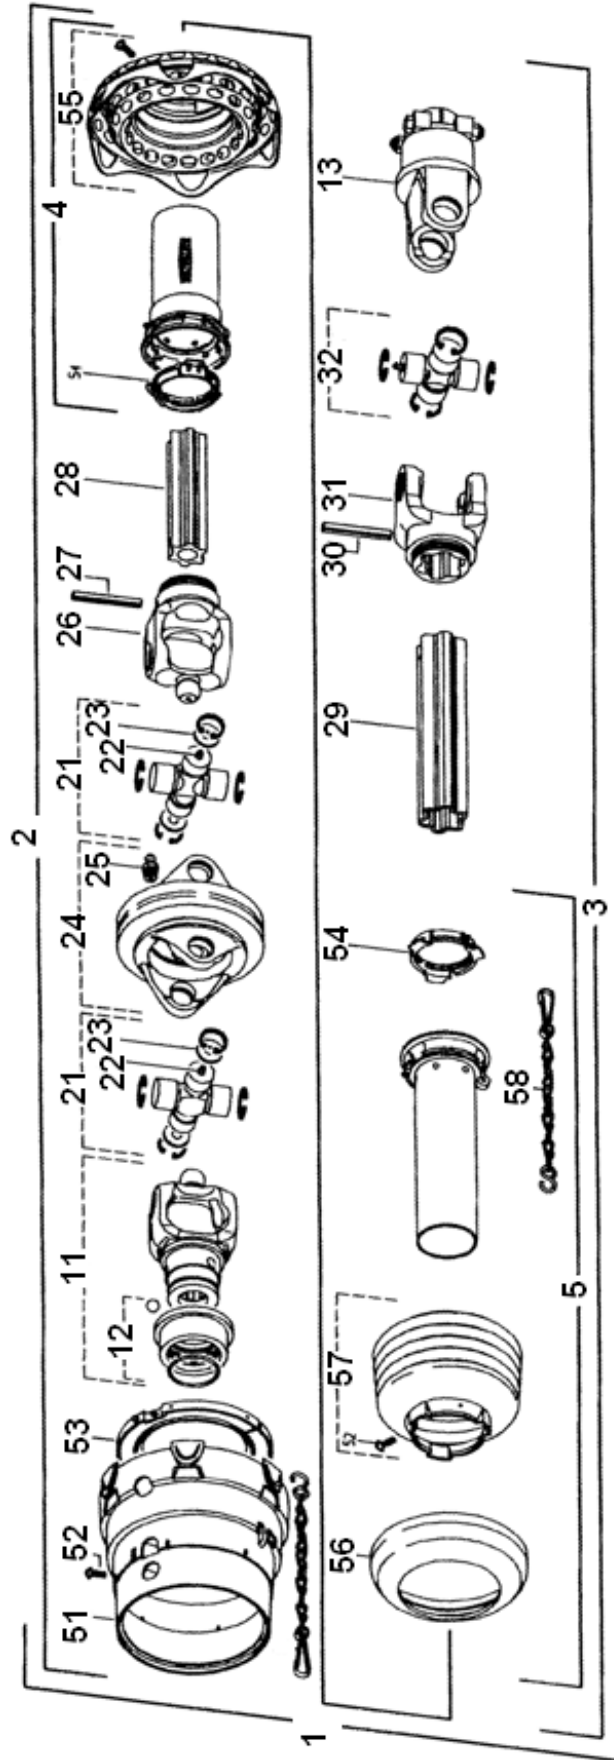

Spearhead Multicut 460

Input PTO 540 RPM
- WALTERSCHEID

Spearhead Multicut 460

Input PTO 540 RPM - WALTERSCHEID

Ref. No	Part No.	Description
1	5770444	PTO ASSEMBLY 6 SPLINE WALTERSCHEID
	5770444.01	FULL GUARD
2	N/A	½ PTO
3	N/A	½ PTO
4	5770444.02	½ GUARD
5	5770444.03	½ GUARD
11	5770444.04	YOKE Z6 X 1 3/8"
12	N/A	LOCK RING
13	5770444.05	OVERRUN YOKE
21	5770440.07	UJ
22	N/A	GREASE NIPPLE
23	N/A	SHIM
24	5770444.06	CENTRE BODY
25	N/A	GREASE NIPPLE
26	5770444.07	YOKE
27	N/A	TENSION PIN 10X80
28	5770442.08	INNER TUBE
29	5770444.09	OUTER TUBE
30	N/A	TENSION PIN 10X80
31	5770444.10.	YOKE
32	5770442.06	UJ
51	N/A	GUARD
52	N/A	SCREW X 10
53	5770440.14	BEARING RING
54	5770440.15	BEARING RING
55	N/A	GUARD
56	N/A	GUARD
57	N/A	GUARD
58	N/A	CHAIN
59	N/A	CHAIN