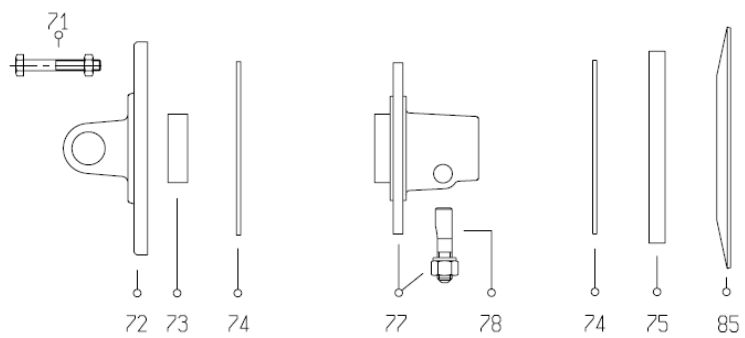

Spearhead Multicut 460

Wing Drive Shaft – BONDIOLOI

①

②1