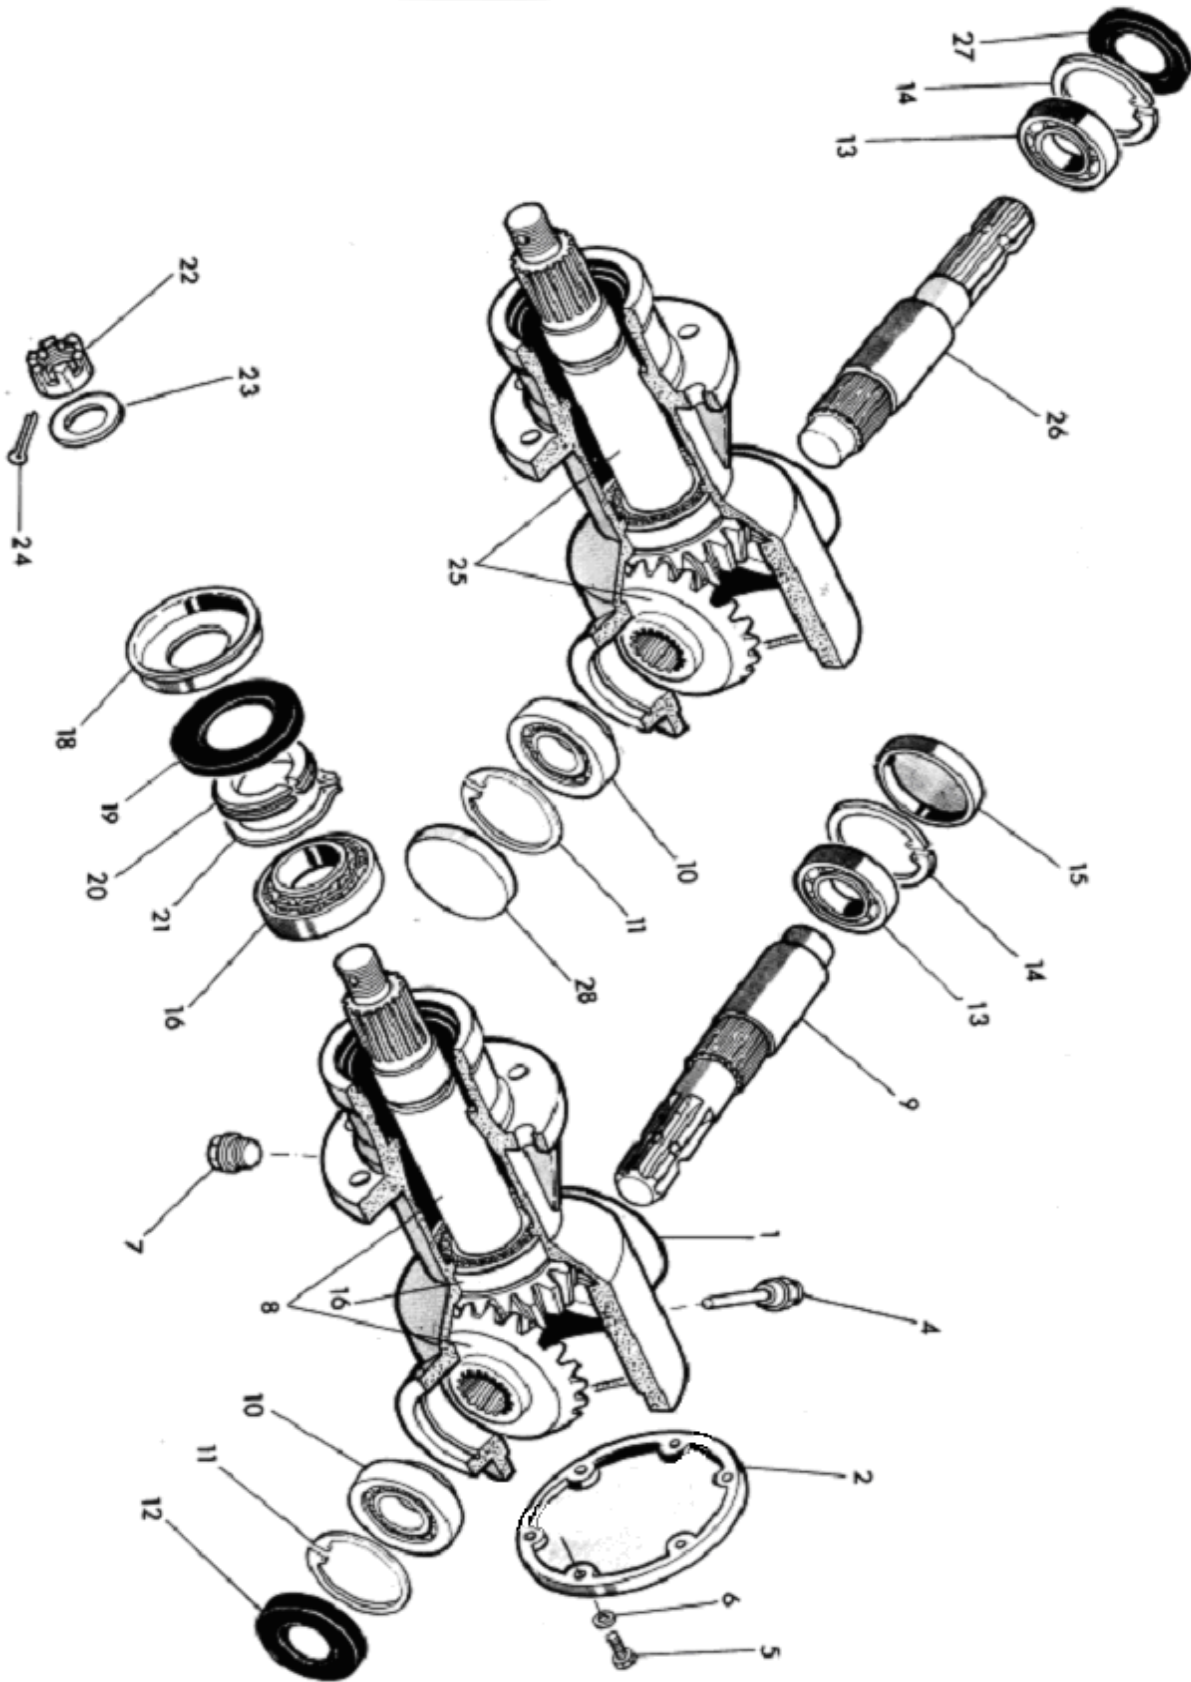

Spearhead Multicut 460

540 RPM Rotor Gearboxes -BONDIOLI

Spearhead Multicut 460

540 RPM Rotor Gearboxes - BONDIOLI

Ref. No	Part No.	Description
1	5770002	LH GEARBOX ASSEMBLY
1	5770003	RH GEARBOX ASSEMBLY
1	5770004	CENTRE GEARBOX ASSEMBLY
2	5771401	COVER
4	5771416	DIPSTICK
5	5771407	BOLT
6	2771408	WASHER
7	5771415	PLUG
8	5771418	GEAR SET (CENTRE ONLY)
9	5771403R	INPUT SHAFT (LH & C ONLY)
10	4771601	BEARING
11	2771129	CIRCLIP
12	4771124	OIL SEAL (LH & C ONLY)
13	4771600	BEARING
14	2771108	CIRCLIP
15	4771503	END CAP (LH & C ONLY)
16	4771602	BEARING
18	5771406	SHIELD
19	4771500	OIL SEAL
20	5771422	COLLET
21	2771600	CIRCLIP
22	5771409	NUT
23	5771410	WASHER
24	2770477	PIN
25	5771419	GEAR SET (RH & LH ONLY)
26	5771403F	INPUT SHAFT (RH ONLY)
27	4771501	OIL SEAL (RH ONLY)
28	4771502	END CAP (RH ONLY)
29	5771423	SHIM SET