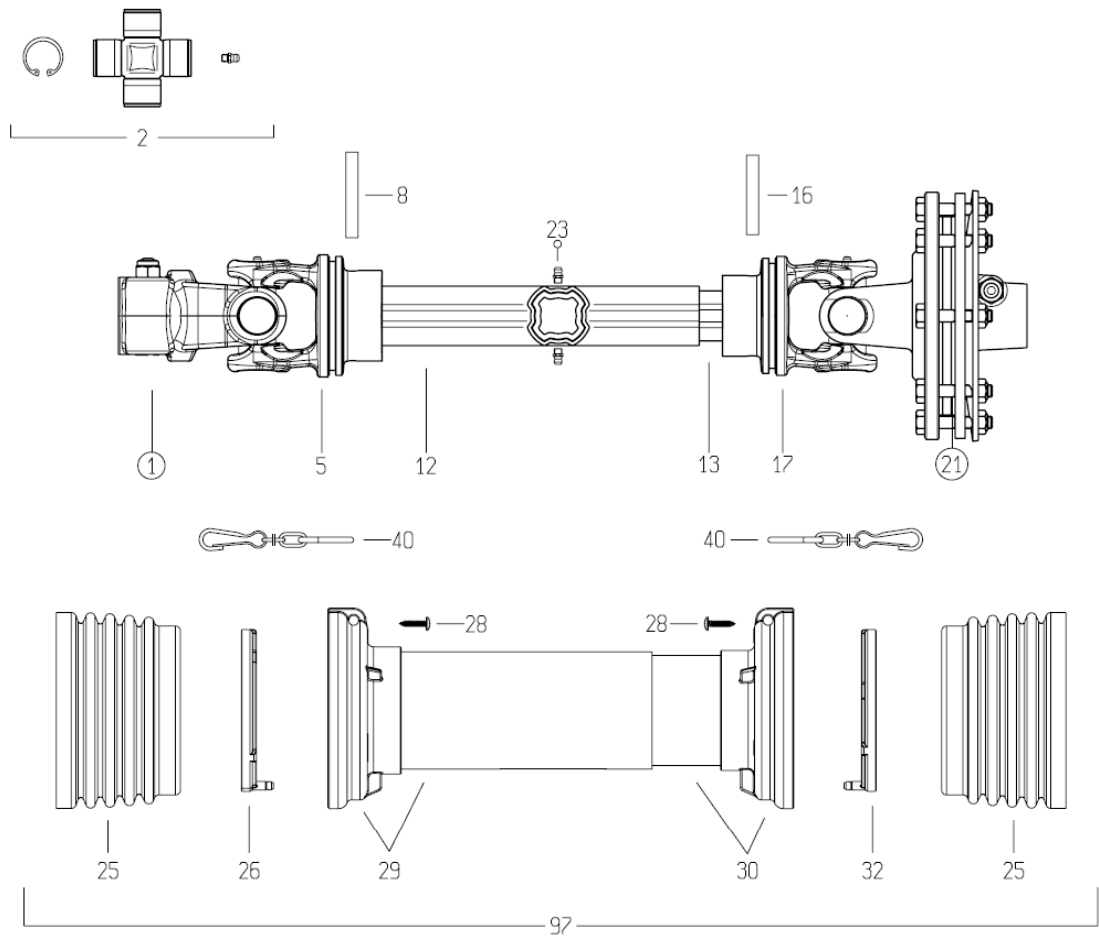

Spearhead Multicut 460

Wing Drive Shaft – BONDIOLOI

①