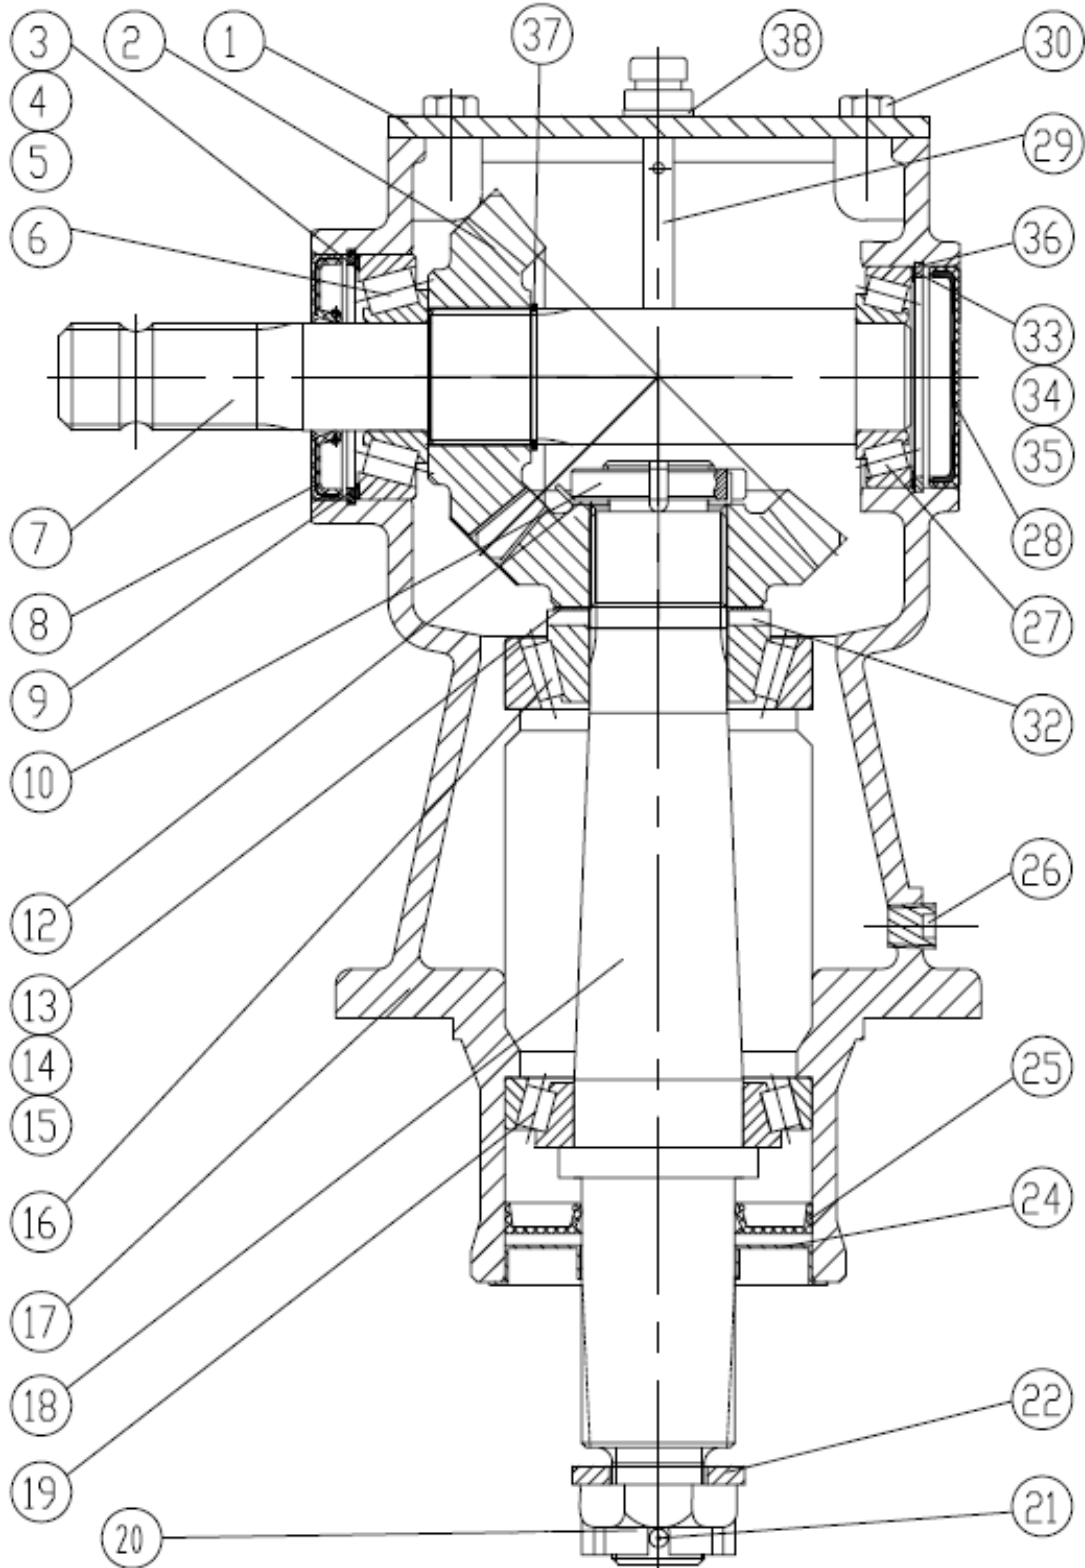

Spearhead Multicut 460

1000 RPM Centre Rotor – WALTERSCHEID

Spearhead Multicut 460

1000 RPM Centre Rotor – WALTERSCHEID

Ref. No	Part No.	Description
	5770412	CENTRE GEARBOX ASSEMBLY
1		COVER
2	5770412.01	GEAR Z19
3		SHIM
4		SHIM
5		SHIM
6	4771601	BEARING
7	5770412.03	SHAFT
8	4771124	SEAL
9		CIRCLIP
10		NUT
12		WASHER
13		SHIM
14		SHIM
15		SHIM
16	4771603	BEARING
17		HOUSING
18	5770420.05	SHAFT
19	4771602	BEARING
20		NUT
21		PIN
22		WASHER
24	5770420.01	SHEILD
25	5770420.02	SEAL
26		PLUG
27	4770658	BEARING
28	4771503	CAP
29	5770420.06	DIPSTICK
30		BOLT
31		IDENTIFICATION
32		SHIM
33		SHIM
34		SHIM
35		SHIM
36		CIRCLIP
37		CIRCLIP
38		WASHER