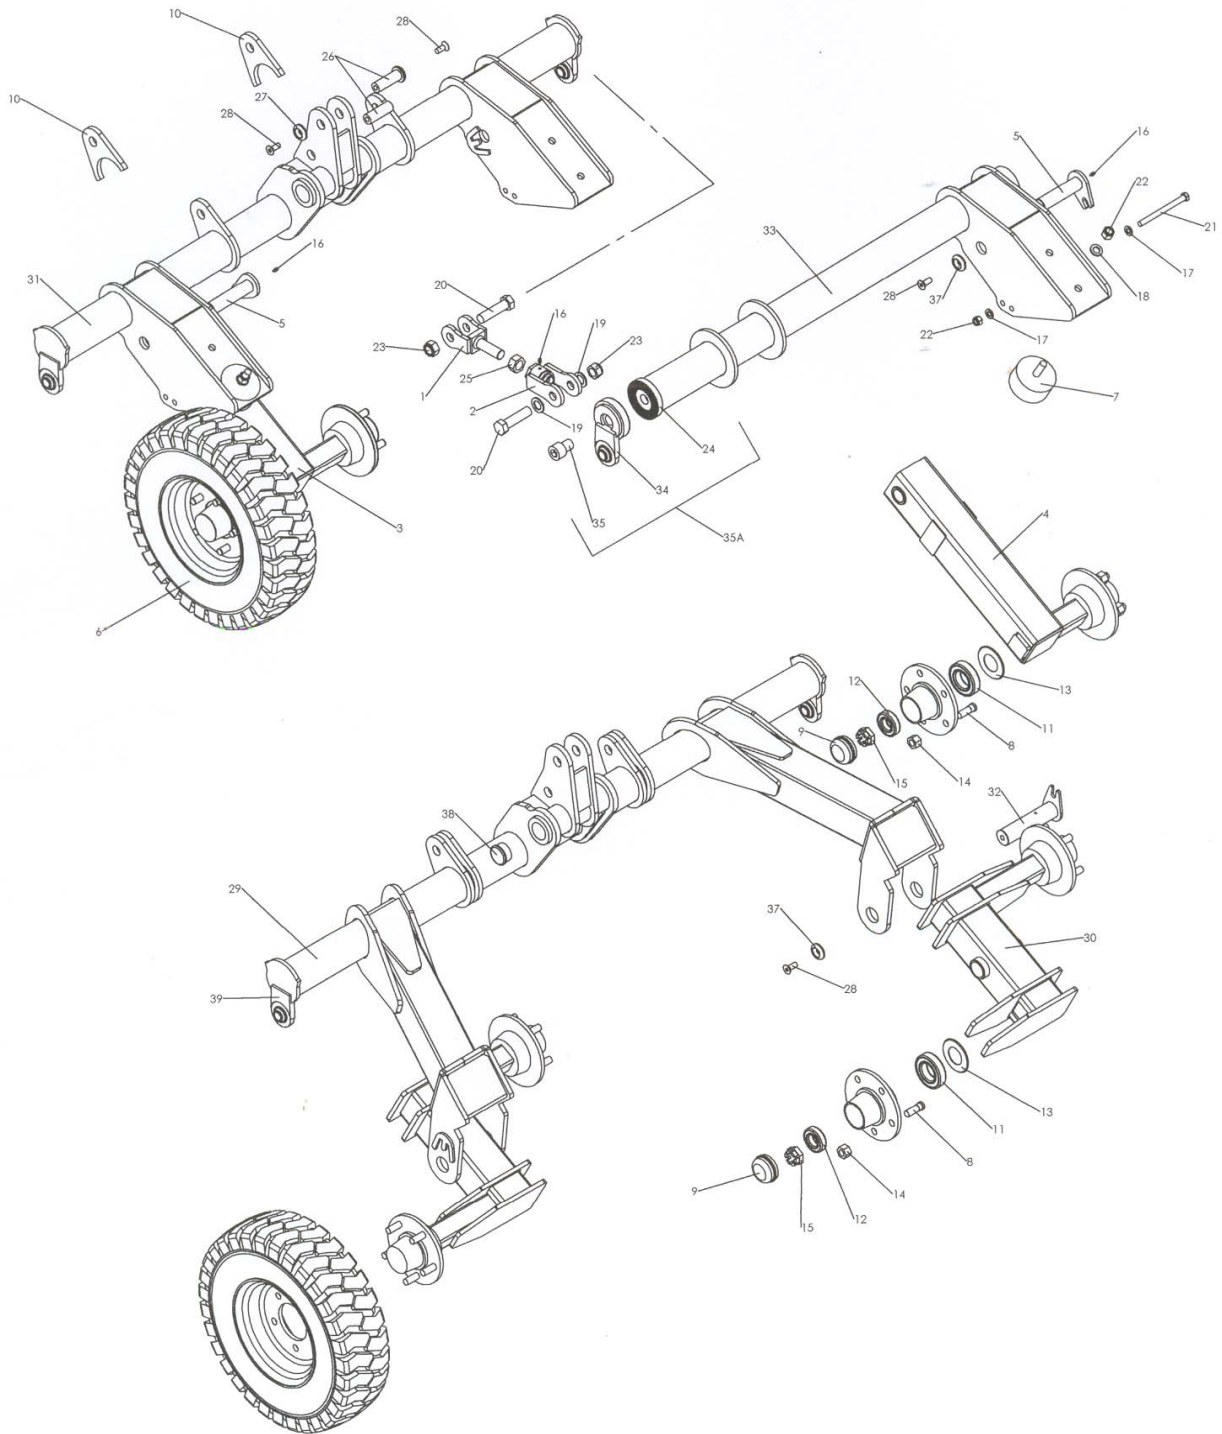

Spearhead Multicut 460

Rear Axles

Spearhead Multicut 460

REF NO.	PART NO.	DESCRIPTION.
1	1770672B	INNER AXLE LINK
2	1770673B	OUTER AXLE LINK
3	1770585A	DOUBLE WHEEL ARM
4	1770584A	SINGLE WHEEL ARM
5	1770583	PIN
6	6770674	WHEEL
6A	8579	WIDE WHEEL
7	8770644	RUBBER CUSHION
8	6770579	STUD
9	6770580	CAP - WHEEL SOLUTIONS
9	6770587.01	CAP - ROC AXLE (SCREW-ON TYPE)
10	OPT0615	AXLE REPAIR KIT
11	4770660	BEARING
12	4770659	OUTER BEARING - WHEEL SOLUTIONS
12	6770587.02	OUTER BEARING - ROC AXLE
13	4770661	SEAL - WHEEL SOLUTIONS
13	6770587.03	SEAL - ROC AXLE
-	6770587.04	OUTER SEAL - ROC AXLE
14	6770578	NUT
15	6770583	NUT - WHEEL SOLUTIONS
15	6770587.06	NUT - ROC AXLE
16	2770467	GREASE NIPPLE
17	2770454	WASHER
18	2770351	WASHER
19	2770436	WASHER
20	2770358	BOLT
21	2770405	BOLT
22	2770417	NUT
23	2770359	NUT
24	6770626	TOOTHED PLATE
25	2770587	NUT
26	1778039	PIN
27	1777209	WASHER
28	2770506	SCREW
29	1770607D	CENTRE WALKING AXLE
30	1770585C	WALKING ARM
-	4600127-A	BUSH X 2 (NOT SHOWN)
-	-	-
31	1770607C	FIXED CENTRE AXLE
32	1770583B	PIN
33	1770611B	LH AXLE
-	1770612B	RH AXLE
-	1770637	SERRATED DISC
34	1770609	END ASSY
35	2770596	SCREW
35A	OPT0023	REPAIR KIT
37	1777208	WASHER
38	8777509	CAP
39	6310227	BALL END