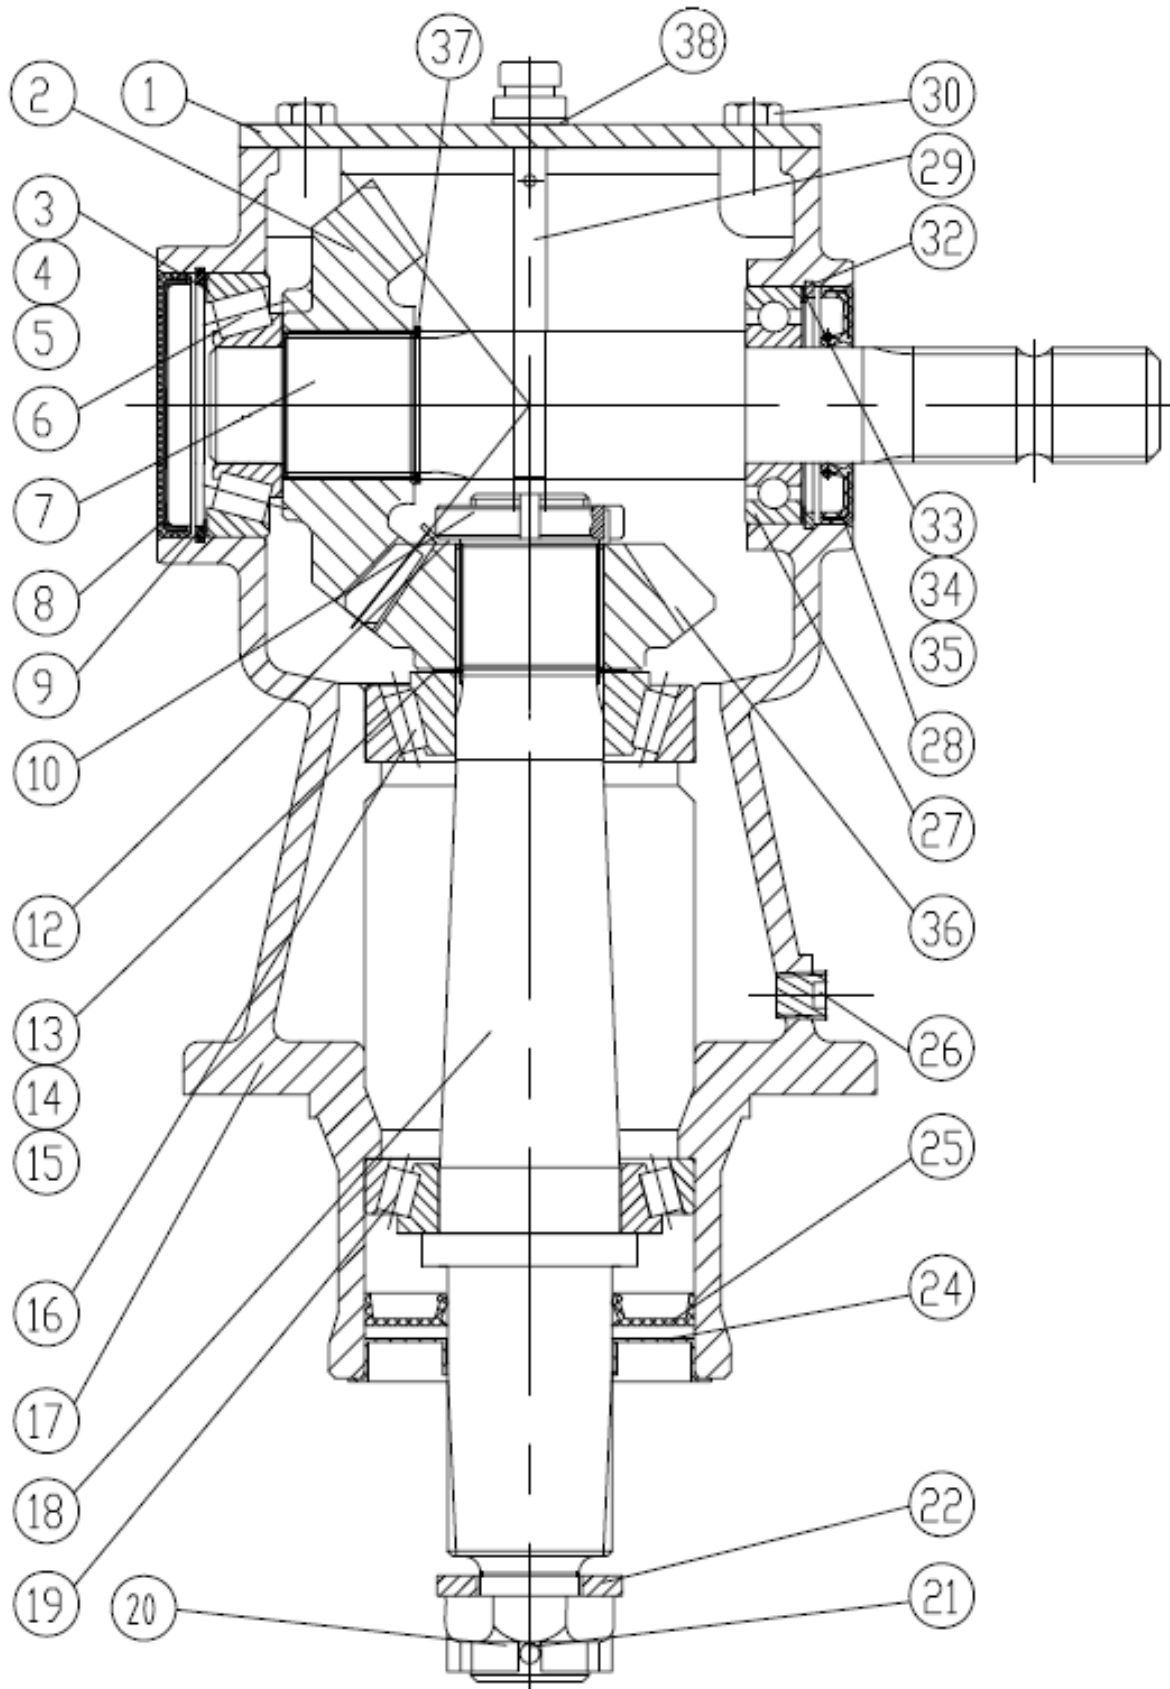

Spearhead Multicut 460

1000 RPM RH Wing Rotor – WALTERSCHEID

Spearhead Multicut 460

1000 RPM RH Wing Rotor – WALTERSCHEID

Ref. No	Part No.	Description
	5770414	RH WING GEARBOX ASSEMBLY
1		COVER
2	5770420.03	GEAR Z20
3		SHIM
4		SHIM
5		SHIM
6	4771601	BEARING
7	5770431.02	SHAFT Z6
8	4771502	CAP
9		CIRCLIP
10		NUT
12		WASHER
13		SHIM
14		SHIM
15		SHIM
16	4771603	BEARING
17		HOUSING
18	5770420.05	SHAFT
19	4771602	BEARING
20		NUT
21		PIN
22		WASHER
24	5770420.01	SHEILD
25	5770420.02	SEAL
26		PLUG
27	4771600	BEARING
28	4771501	SEAL
29	5770420.06	DIPSTICK
30		BOLT
31		IDENTIFICATION
32		CIRCLIP
33		SHIM
34		SHIM
35		SHIM
36	5770420.07	GEAR Z16
37		CIRCLIP
38		WASHER