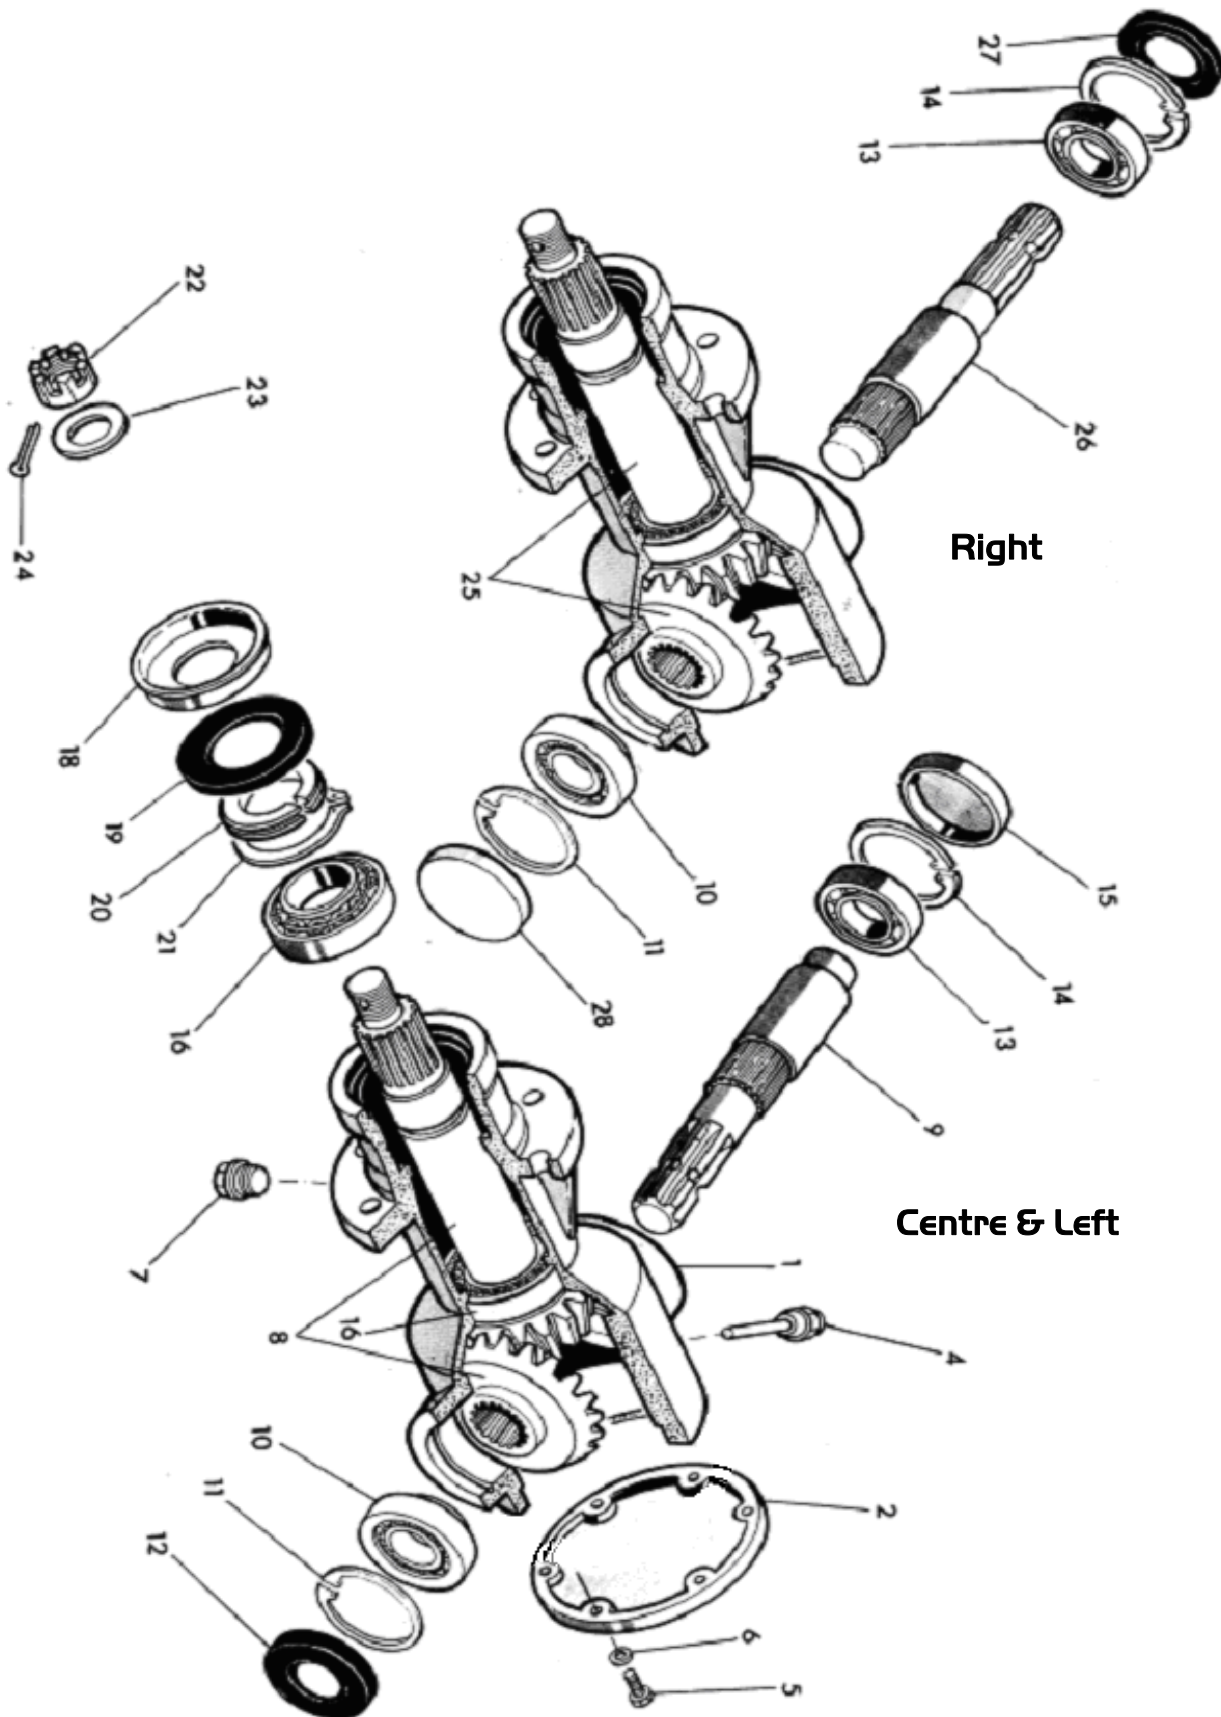

Spearhead Multicut 460

1000 RPM Rotor Gearboxes – BONDIO LII

Spearhead Multicut 460

1000 RPM Rotor Gearboxes – BONDIOLO

Ref. No	Part No.	Description
	5770007	LH GEARBOX ASSEMBLY
	5770006	RH GEARBOX ASSEMBLY
	5770005	CENTRE GEARBOX ASSEMBLY
1	N/A	
2	5771401	COVER (LH & RH)
	5771481	COVER (CENTRE)
4	5771416	DIPSTICK (LH & RH)
	5771482	DIPSTICK (CENTRE)
5	5771407	BOLT
6	2771408	WASHER
7	5771415	PLUG
8	5771420	GEAR SET (LH)
	5771417	GEAR SET (CENTRE)
9	5771403R	INPUT SHAFT (LH)
	5771403C	INPUT SHAFT (CENTRE)
10	4771601	BEARING
11	2771129	CIRCLIP
12	4771124	OIL SEAL (LH & C ONLY)
13	4771600	BEARING (LH & RH)
	4770658	BEARING (CENTRE)
14	2771108	CIRCLIP
15	4771503	END CAP (LH & C ONLY)
16	4771602	BEARING
	4771603	TOP BEARING (CENTRE)
18	5771406	SHIELD
19	4771500	OIL SEAL
20	5771422	COLLET (LH & RH)
21	2771600	CIRCLIP (LH & RH)
22	5771409	NUT (LH & RH)
	5771411	NUT (CENTRE)
23	5771410	WASHER (LH & RH)
	5771412	WASHER (CENTRE)
24	2770477	PIN
25	5771420	GEAR SET (RH ONLY)
26	5771403F	INPUT SHAFT (RH ONLY)
27	4771501	OIL SEAL (RH ONLY)
28	4771502	END CAP (RH ONLY)
	5771423	SHIM SET