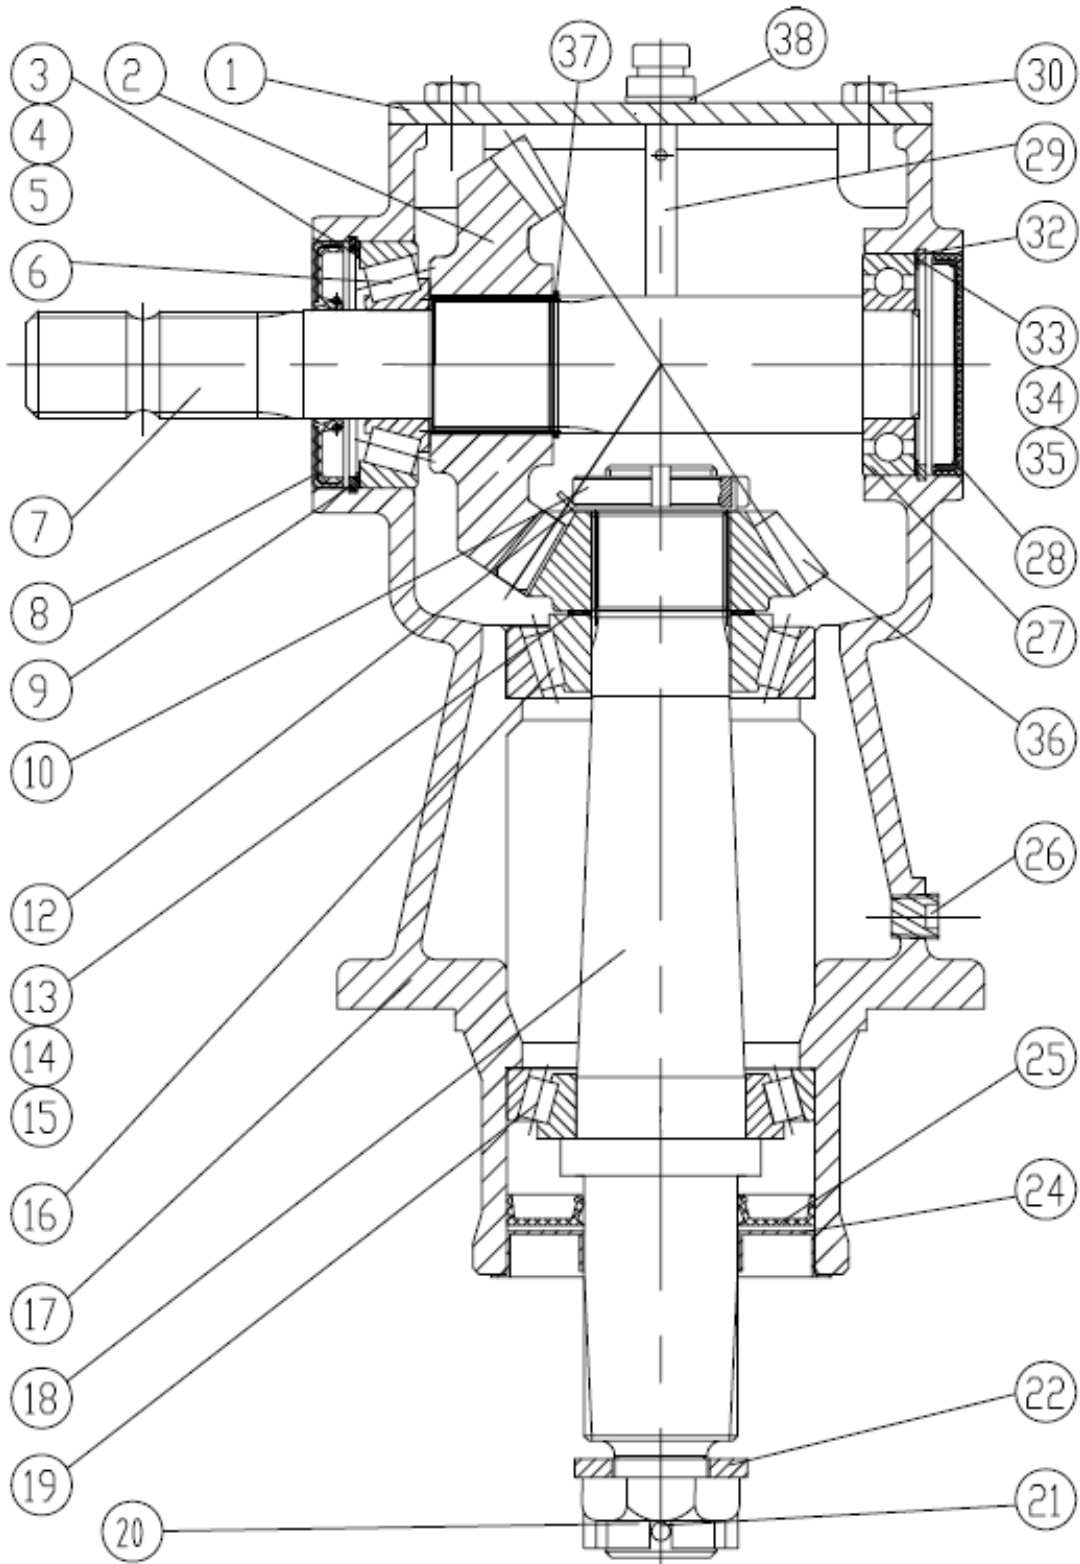

Spearhead Multicut 460

540 RPM LH Gearbox – WALTERSCHEID

Spearhead Multicut 460

540 RPM - LH Gearbox – WALTERSCHEID

Ref. No	Part No.	Description
	5770430	CENTRE GEARBOX ASSEMBLY
1		COVER
2	5770430.01	CENTRE GEAR Z24
3		SHIM
4		SHIM
5		SHIM
6	4771601	BEARING
7	5770413.01	LH SHAFT Z6
8	4771124	SEAL LH
9		CIRCLIP
10		NUT
12		WASHER
13		SHIM
14		SHIM
15	N/A	SHIM
16	4771603	BEARING
17		HOUSING
18	5770430.02	SHAFT
19	4771602	BEARING
20		NUT
21		PIN
22		WASHER
24	5770420.01	SHIELD
25	5770420.02	SEAL
26		PLUG
27	4771600	BEARING
28	4771503	CAP
29	5770420.06	DIPSTICK
30		BOLT
31		IDENTIFICATION
32		CIRCLIP
33		SHIM
34		SHIM
35		SHIM
36	5770430.03	GEAR Z16
37		CIRCLIP
38		WASHER