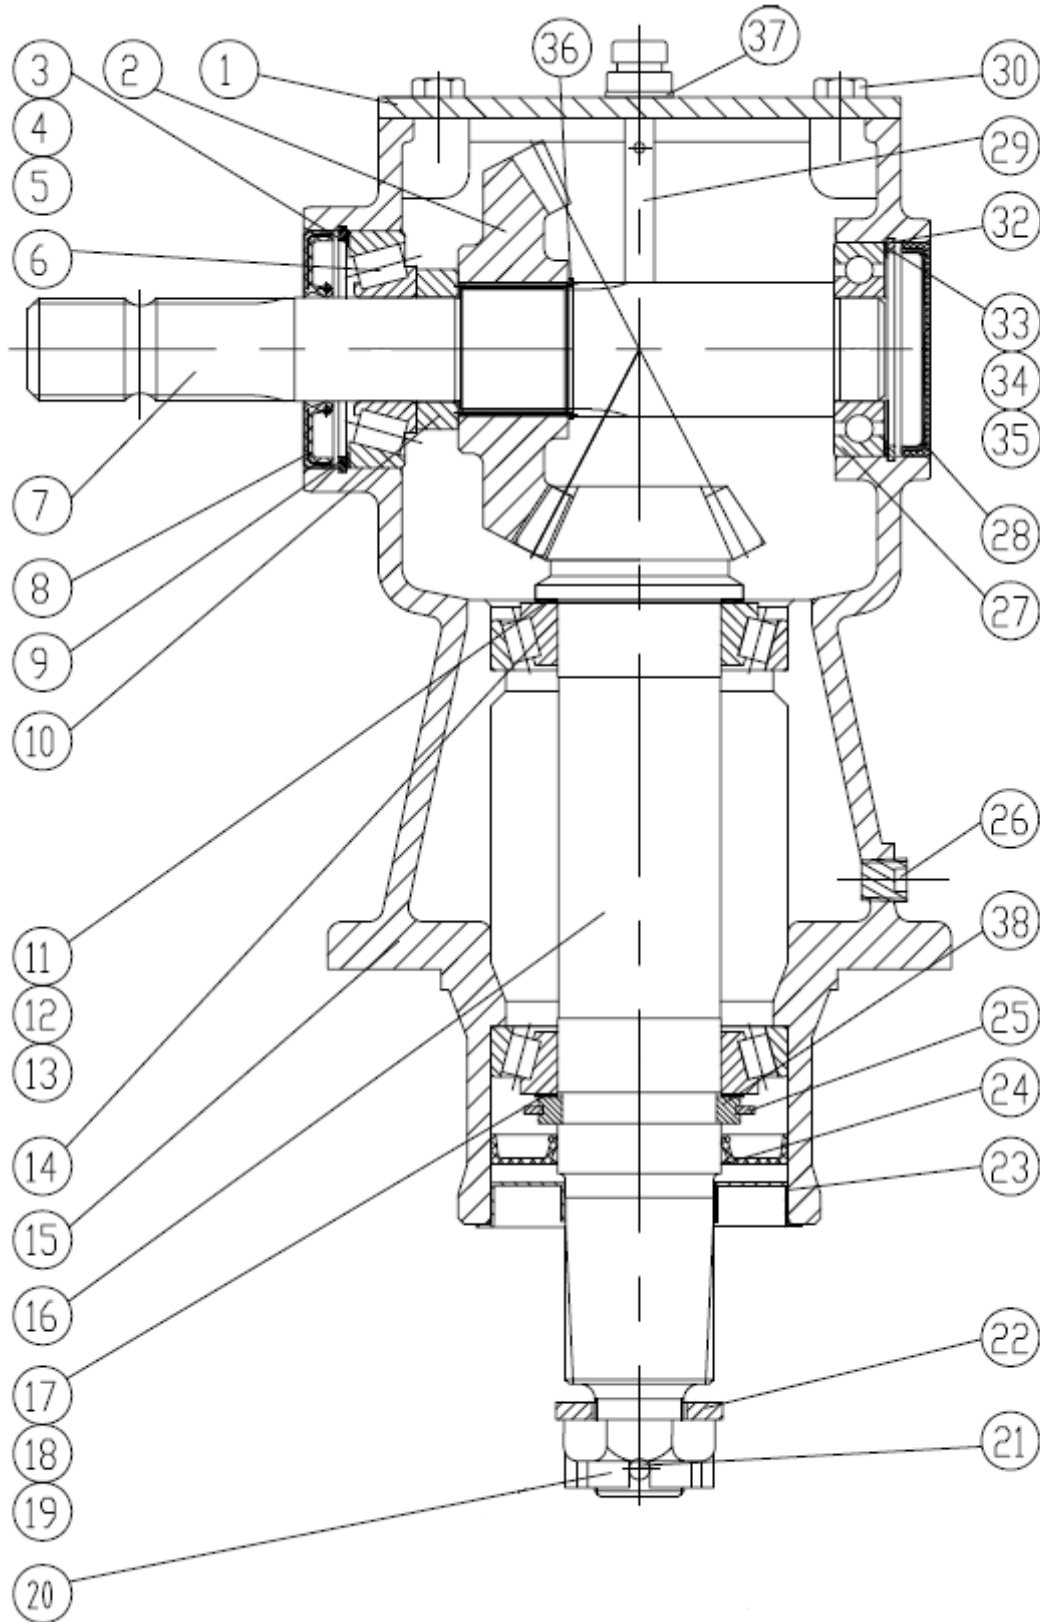

Spearhead Multicut 460

540 RPM Centre Rotor Gearbox - WALTERSCHELD

Spearhead Multicut 460

540 RPM Centre Rotor Gearbox - WALTERSCHELD

Ref. No	Part No.	Description
	5770429	CENTRE GEARBOX ASSEMBLY
1		COVER
2	5770429.01	CENTRE GEAR Z25
3		SHIM
4		SHIM
5		SHIM
6	4771601	BEARING
7	5770429.02	CENTRE SHAFT Z6
8	4771124	SEAL
9		CIRCLIP
10		SPACER
11		SHIM
12		SHIM
13		SHIM
14	4771602	BEARING
15	N/A	HOUSING
16	5770429.03	SHAFT Z13
17		SHIM
18		SHIM
19		SHIM
20		NUT
21		PIN
22		WASHER
23	5770420.01	SHIELD
24	4771500	SEAL
25		CIRCLIP
26		PLUG
27	4771600	BEARING
28	4771503	CAP
29	5770420.06	DIPSTICK
30		BOLT
31		IDENTIFICATION
32		CIRCLIP
33		SHIM
34		SHIM
35		SHIM
36		CIRCLIP
37		WASHER
38		CIRCLIP