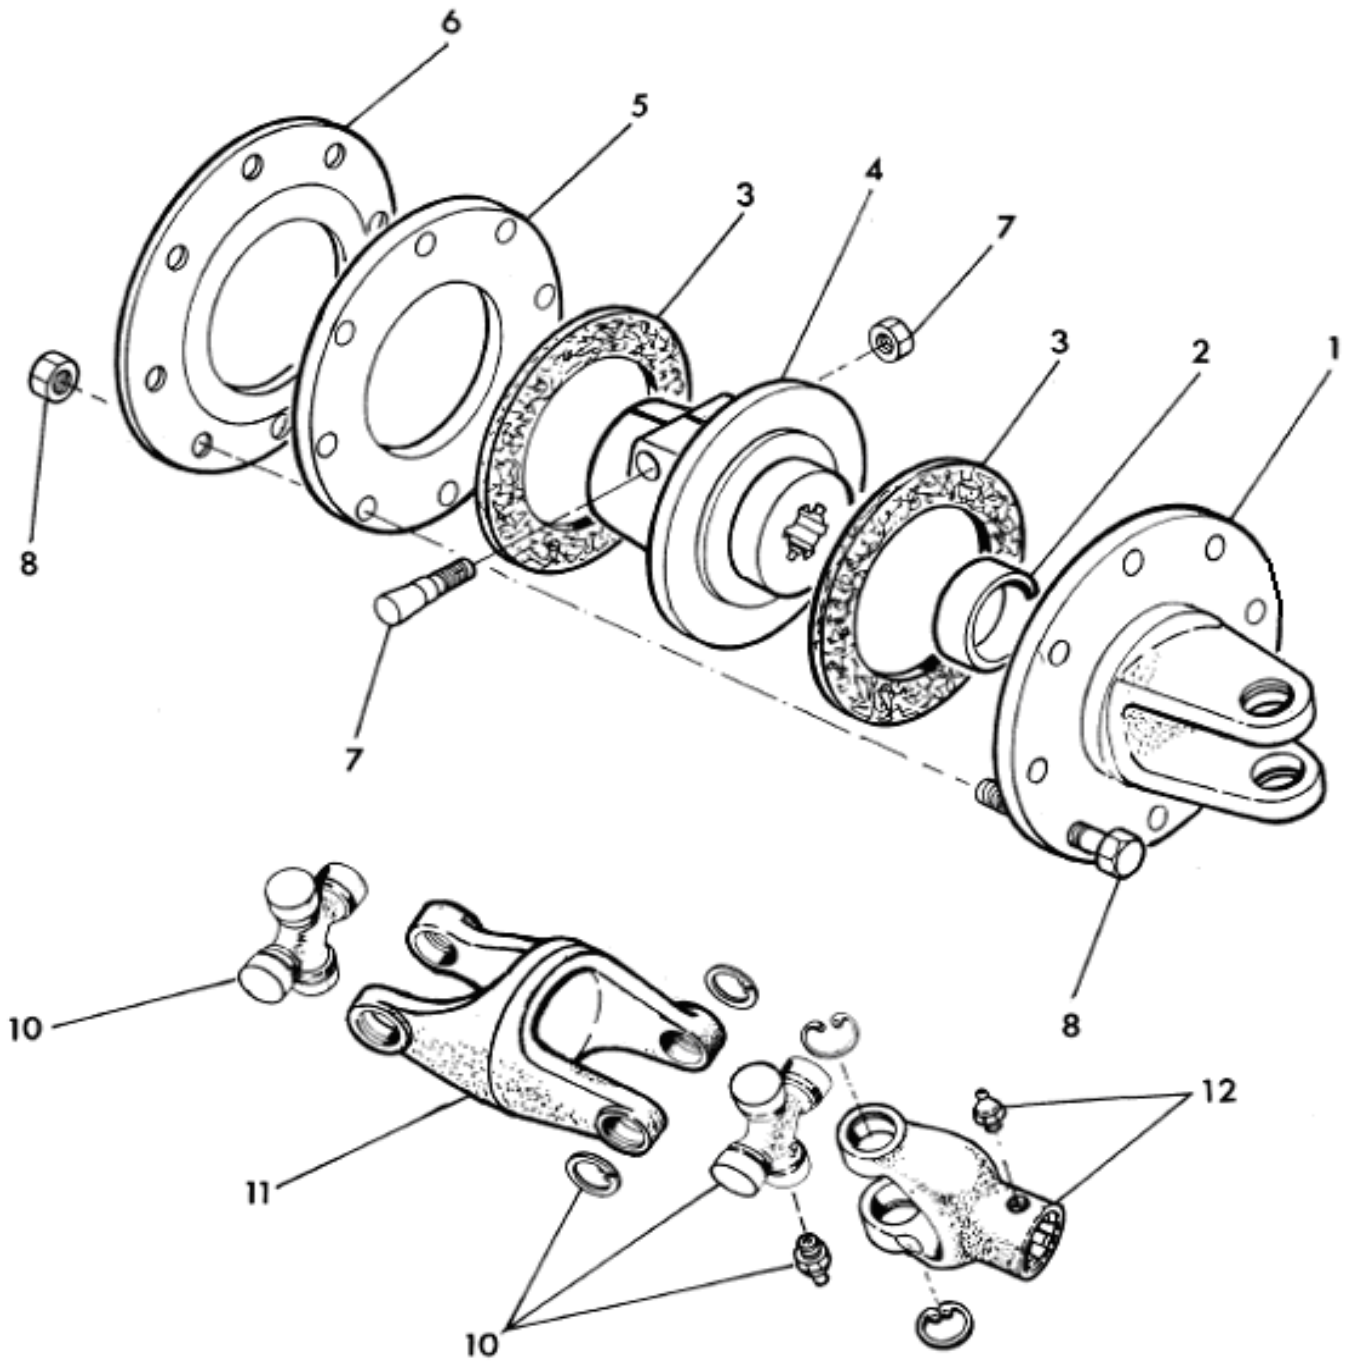

Spearhead Multicut 460

Centre Coupling – BONDIOLI

Spearhead Multicut 460

Centre Coupling – BONDIOLI

Ref. No	Part No.	Description
	5770223	COMPLETE ASSEMBLY
1	5770131	YOKE
2	5771319	BUSH
3	5771328	CLUTCH PLATE
4	5770134	HUB – 21 SPLINE
5	5770135	PLATE (INNER)
6	5770136	PLATE (PRESSURE)
7	5771322	PIN
8	5770138A	BOLT
10	5770140	UJ (30.2 X 79.4)
11	5770132	YOKE (BACK TO BACK)
12	5770223/1	YOKE 20 SPLINE (POST JULY 07)

Ref. No	Part No.	Description
	5770030A	COMPLETE ASSEMBLY
1	5771329	YOKE
2	5771319	BUSH
3	5771328	CLUTCH PLATE
4	5770158	HUB – 6 SPLINE
5	5770135	PLATE (INNER)
6	5770136	PLATE (PRESSURE)
7	5771322	PIN
8	5770138A	BOLT
10	5770140A	UJ (30.2 X 91.4)
11	5770092	YOKE (BACK TO BACK)
12	5770121	YOKE