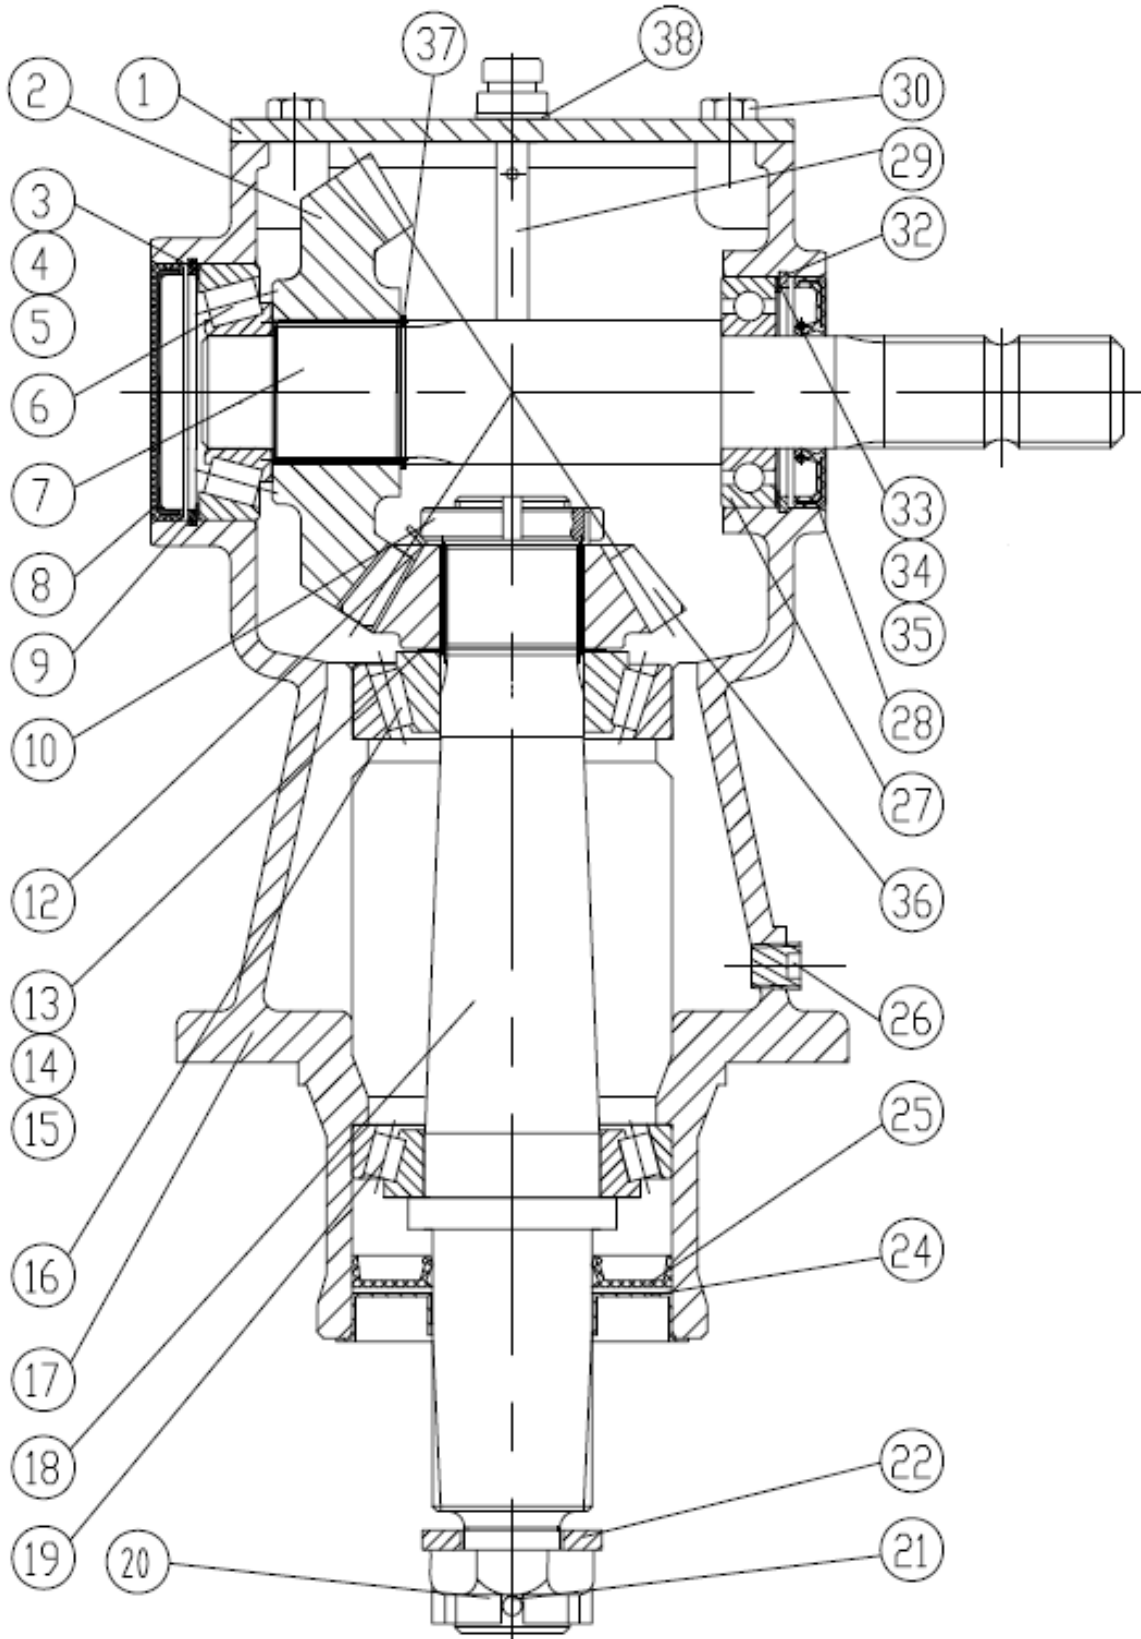

Spearhead Multicut 460

540 RPM - RH Gearbox – WALTERSCHEID

Spearhead Multicut 460

540 RPM - RH Gearbox – WALTERSCHEID

Ref. No	Part No.	Description
	5770431	CENTRE GEARBOX ASSEMBLY
1		COVER
2	5770430.01	CENTRE GEAR Z24
3		SHIM
4		SHIM
5		SHIM
6	4771601	BEARING
7	5770431.02	RH SHAFT Z6
8	4771502	CAP RH
9		CIRCLIP
10		NUT
12		WASHER
13		SHIM
14		SHIM
15	N/A	SHIM
16	4771603	BEARING
17		HOUSING
18	5770430.02	SHAFT
19	4771602	BEARING
20		NUT
21		PIN
22		WASHER
24		CAP
25		SEAL
26		PLUG
27	4771600	BEARING
28	4771501	SEAL RH
29	5770420.06	DIPSTICK
30		BOLT
31		IDENTIFICATION
32		CIRCLIP
33		SHIM
34		SHIM
35		SHIM
36	5770430.03	GEAR Z16
37		CIRCLIP
38		WASHER