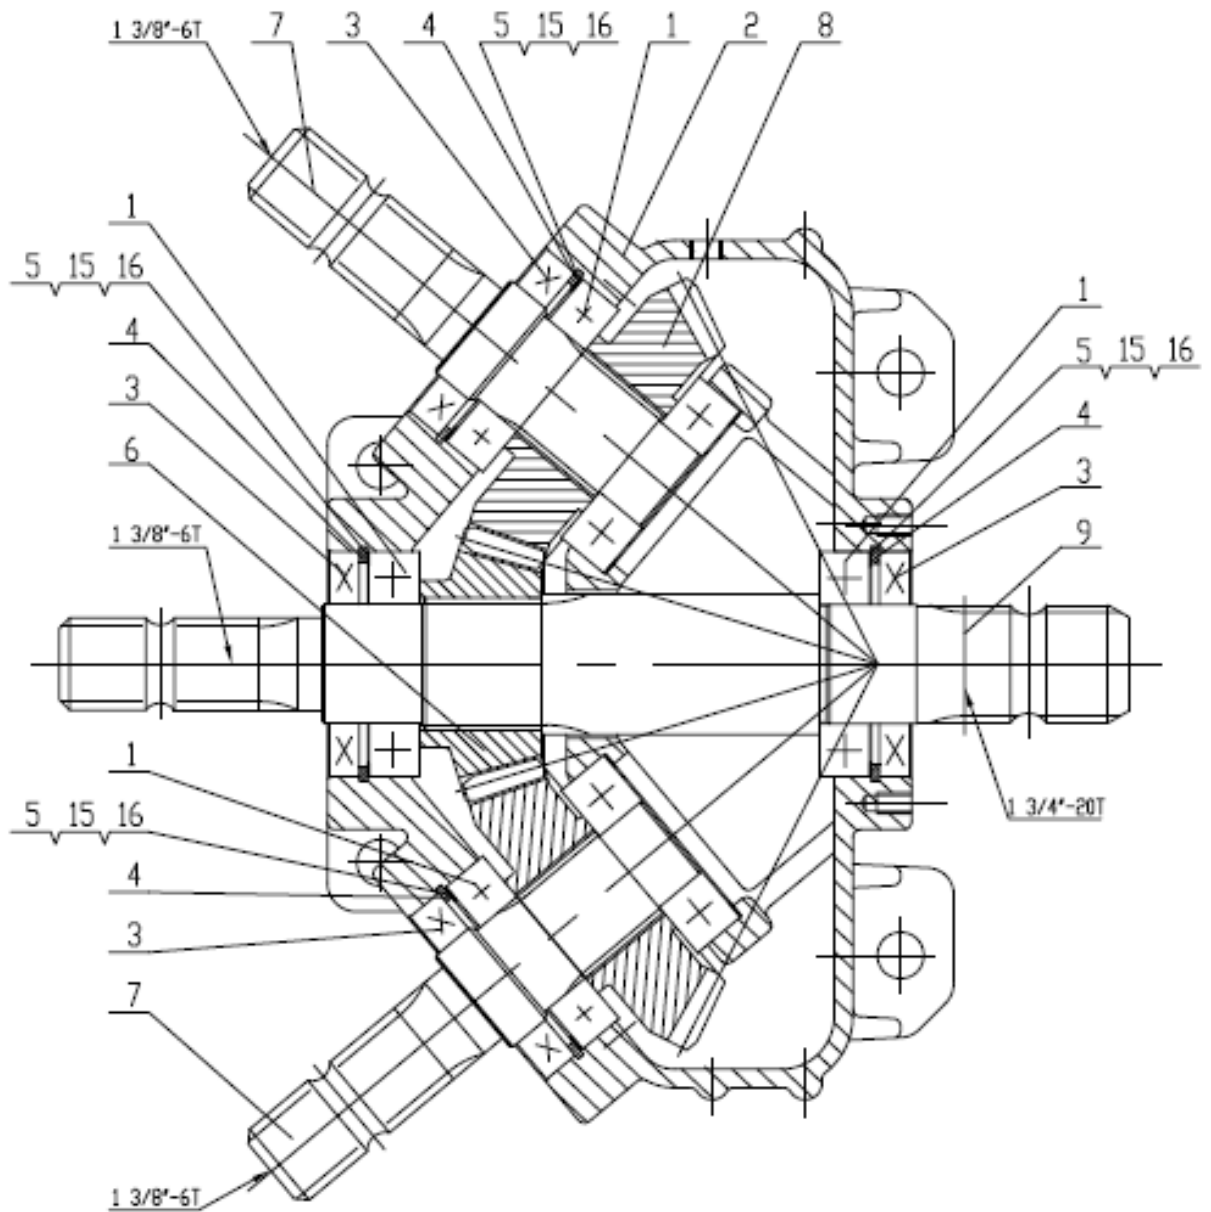

Spearhead Multicut 460

540 RPM Splitter Box – WALTERSCHEID

Spearhead Multicut 460

---

540 RPM Splitter Box – WALTERSCHEID

Ref. No	Part No.	Description
	5770428	GEARBOX ASSEMBLY (540RPM)
1	5770428.01	BEARING
2	N/A	HOUSING
3	4771507	SEAL
4		CIRCLIP
5		SHIM
6	5770428.02	GEAR
7	5770428.03	SHAFT Z6
8	5770428.04	GEAR
9	5770428.05	SHAFT Z6 X Z20
10		COVER
11		BOLT
12		PLUG
13		PLUG
14	N/A	IDENTIFICATION
15		SHIM
16		SHIM