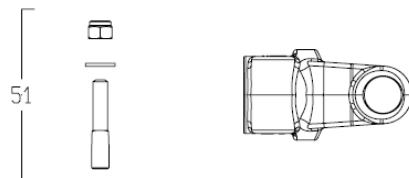

Spearhead Multicut 460

Wing Drive Shaft – BONDIOLOI

①

②1