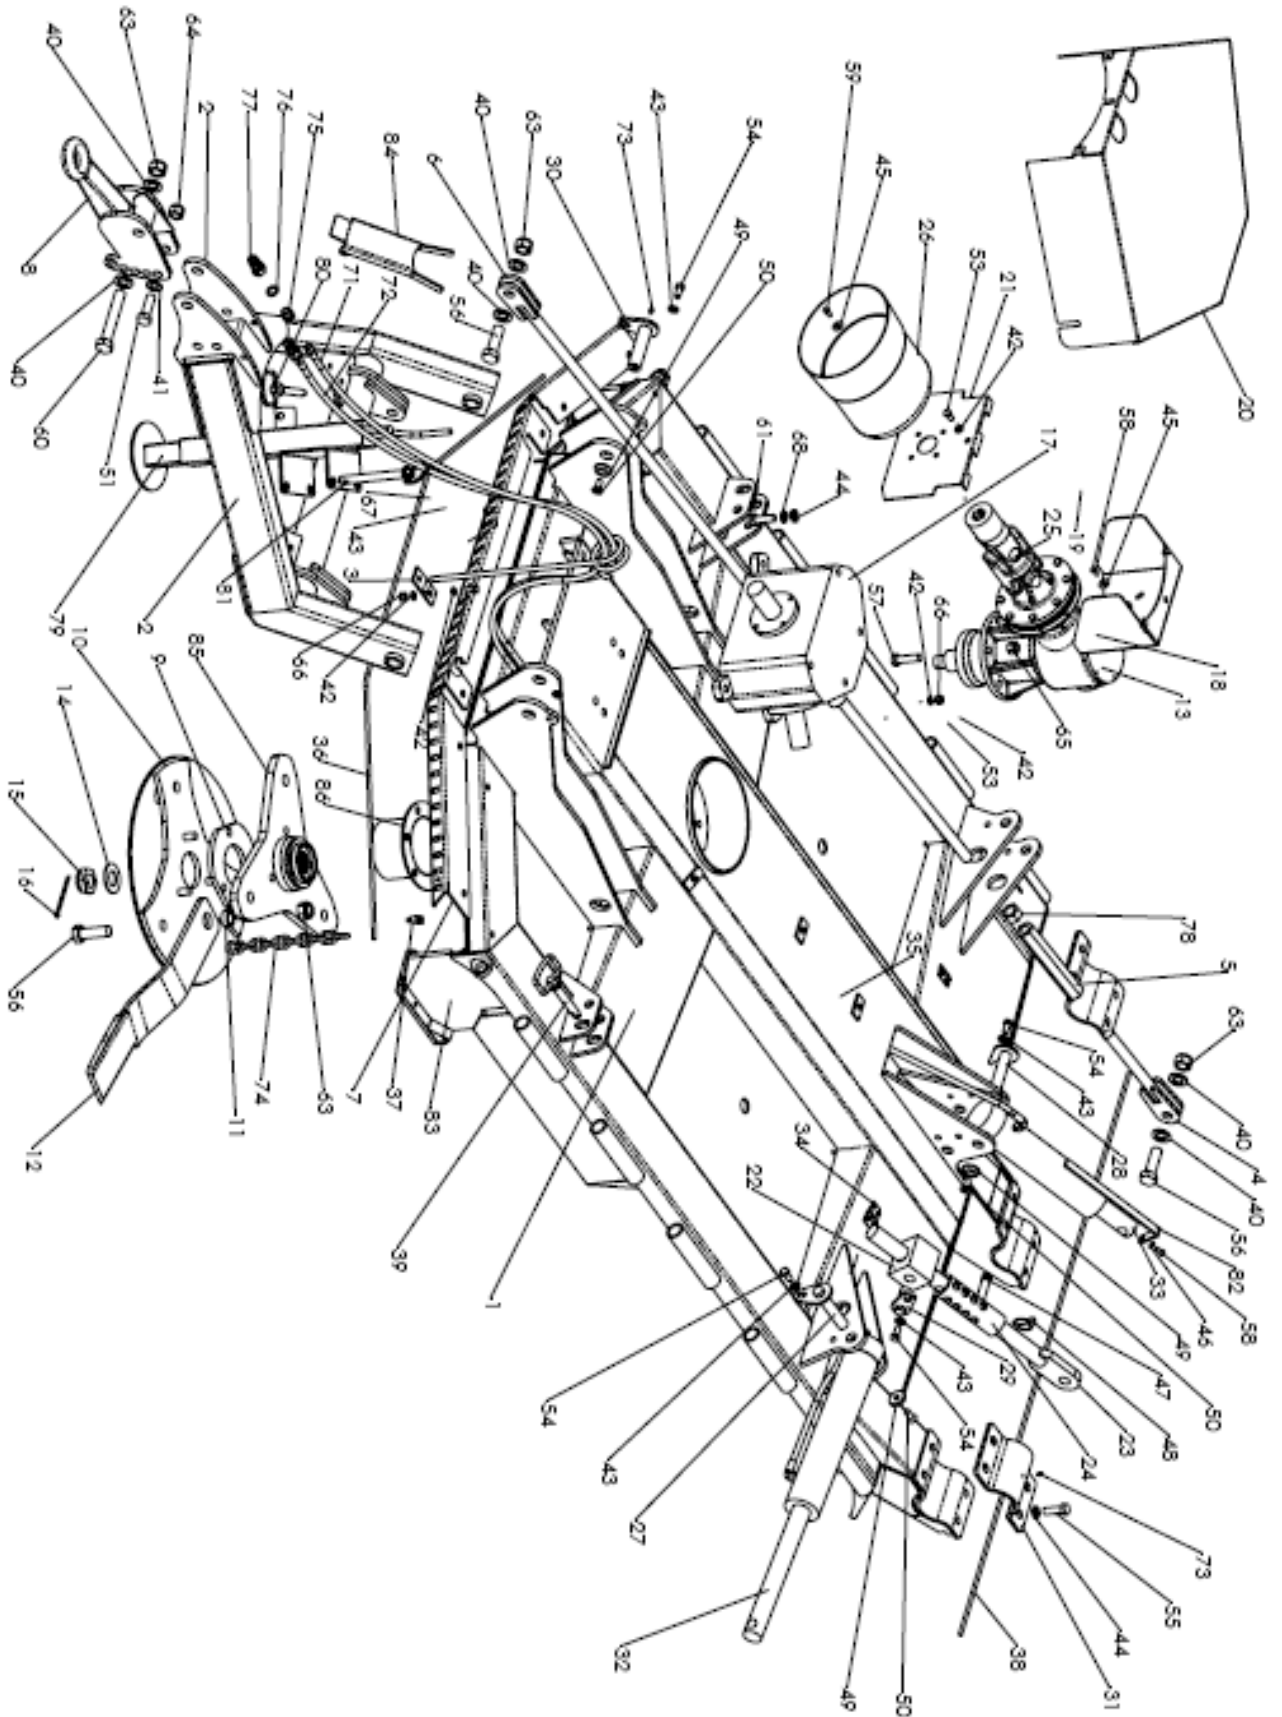

Spearhead Multicut 460

Main Frame Assembly

Spearhead Multicut 460

Main Frame Assembly

Ref. No	Part No.	Description
17	5770428	SPLITTER GEARBOX 540 (WALTERSCHEID)
	5770411	SPLITTER GEARBOX 1000 (WALTERSCHEID)
	5770001	SPLITTER GEARBOX 540 (BONDIOLI)
	5769999A	SPLITTER GEARBOX 1000 (BONDIOLI)
18	1770669	GUARD
19	1770670	BRACKET
20	1800011	CENTRE GUARD
21	1770668	BACK PLATE
22	1770641	PIVOT BLOCK
23	1770623A	HEIGHT LINK BAR
24	1770639A	HEIGHT CONTROL SLEEVE
25	5770445	CENTRE COUPLING 540 RPM (WALTERSCHEID))
25	5770416	CENTRE COUPLING 1000 RPM (WALTERSCHEID)
25	5770030A	CENTRE COUPLING 540 RPM (BONDIOLI)
25	5770223	CENTRE COUPLING 1000 RPM (BONDIOLI)
26	5770434	GUARD-WALTERSCHEID
26	5770106	GUARD-BONDIOLI
27	1777362	PIN
28	1770682	PIN
29	1770684	PIN
30	1770683	PIN
31	1770608A	AXLE U BRACKET
32	3570634	WING RAM
33	3570635	HEIGHT RAM
	3570661W	SEAL KIT
	3570658	BREATHER
34	3870631	SINGLE HOSE CLAMP
35	3870632	DOUBLE HOSE CLAMP
36	6770908	WIRE ROPE 1875MM
37	6770907	ROPE CLAMP
38	6770910	WIRE ROPE 1665MM
39	6310215	PIN